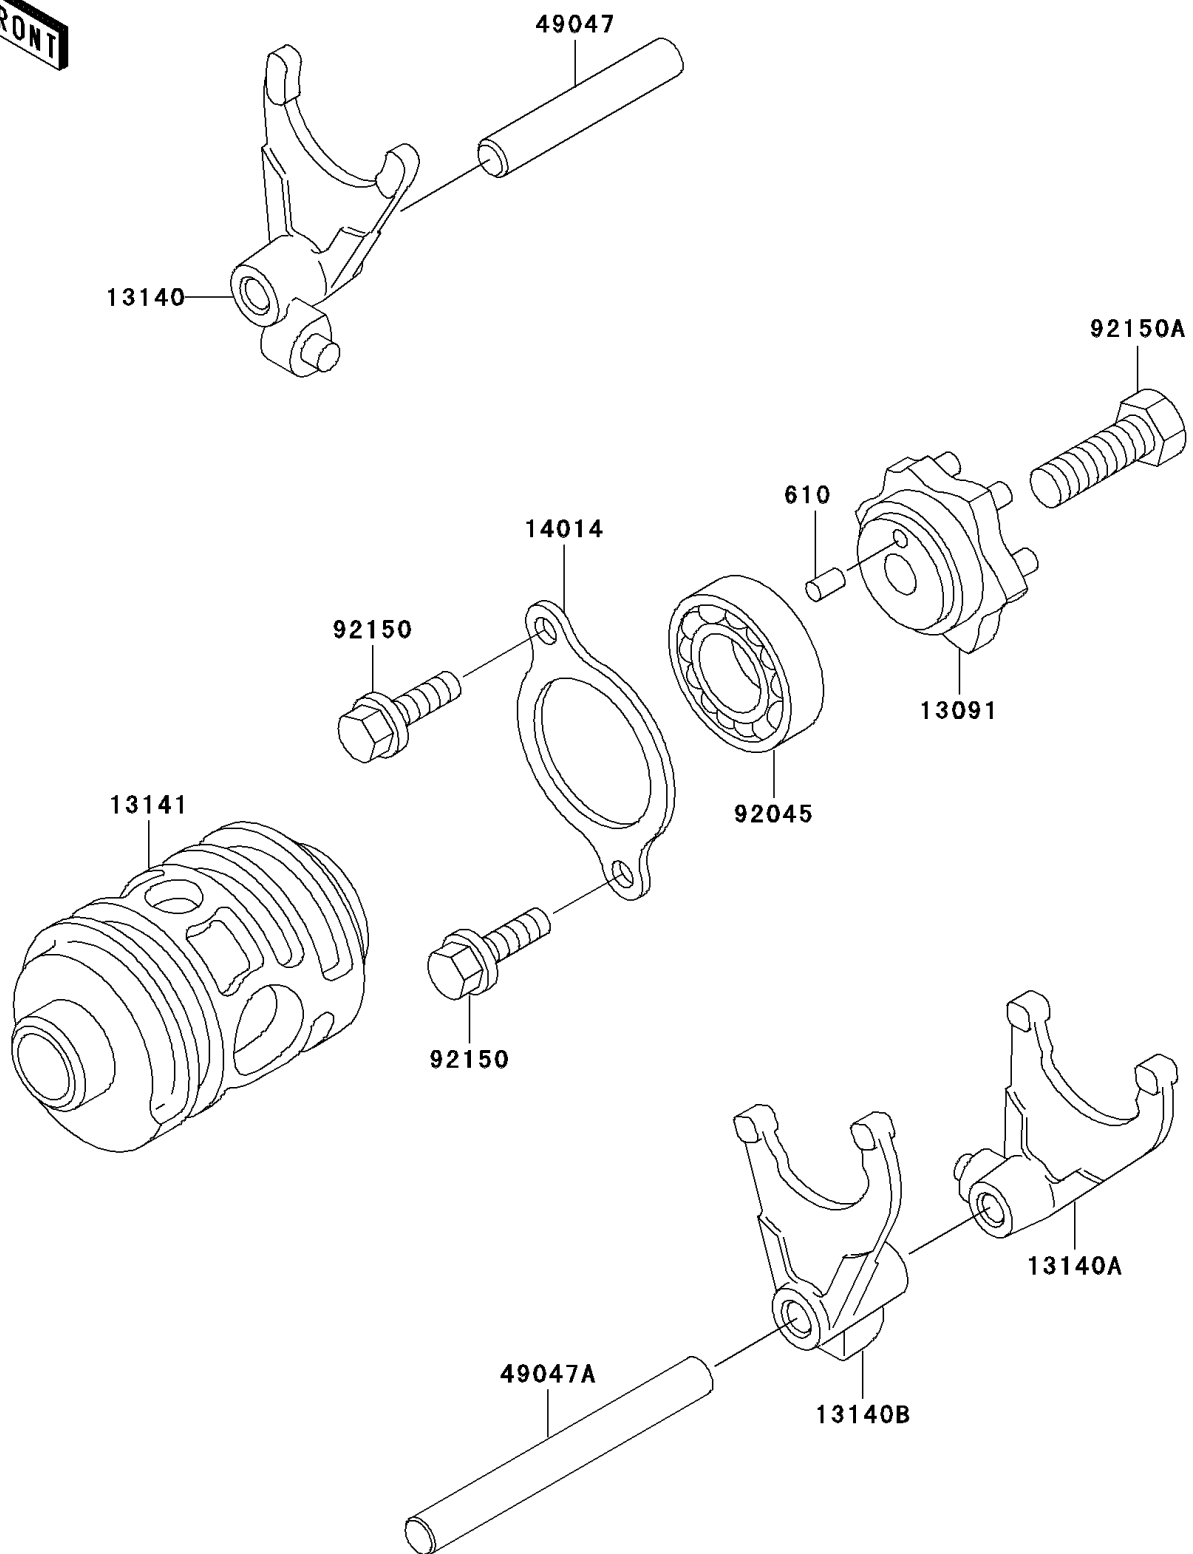

## 2003 KDX220R PARTS DIAGRAM

Gear Change Drum/Shift Fork(s)

E1362

## 2003 KDX220R PARTS LIST

Gear Change Drum/Shift Fork(s)

| ITEM NAME                         | PART NUMBER | QUANTITY |
|-----------------------------------|-------------|----------|
| ROLLER,4X8 (Ref # 610)            | 610A0408    | 1        |
| HOLDER,CHANGE DRUM (Ref # 13091)  | 13091-1364  | 1        |
| FORK-SHIFT,5TH&TOP (Ref # 13140)  | 13140-1074  | 1        |
| FORK-SHIFT,LOW&4TH (Ref # 13140A) | 13140-1243  | 1        |
| FORK-SHIFT,2ND&3RD (Ref # 13140B) | 13140-1244  | 1        |
| DRUM-CHANGE (Ref # 13141)         | 13141-1117  | 1        |
| PLATE-POSITION (Ref # 14014)      | 14014-1020  | 1        |
| ROD-SHIFT,8X58 (Ref # 49047)      | 49047-1089  | 1        |
| ROD-SHIFT,8X82.5 (Ref # 49047A)   | 49047-1090  | 1        |
| BEARING-BALL (Ref # 92045)        | 92045-1319  | 1        |
| BOLT,6X12 (Ref # 92150)           | 92150-1868  | 1        |
| BOLT,8X25 (Ref # 92150A)          | 92150-1911  | 1        |