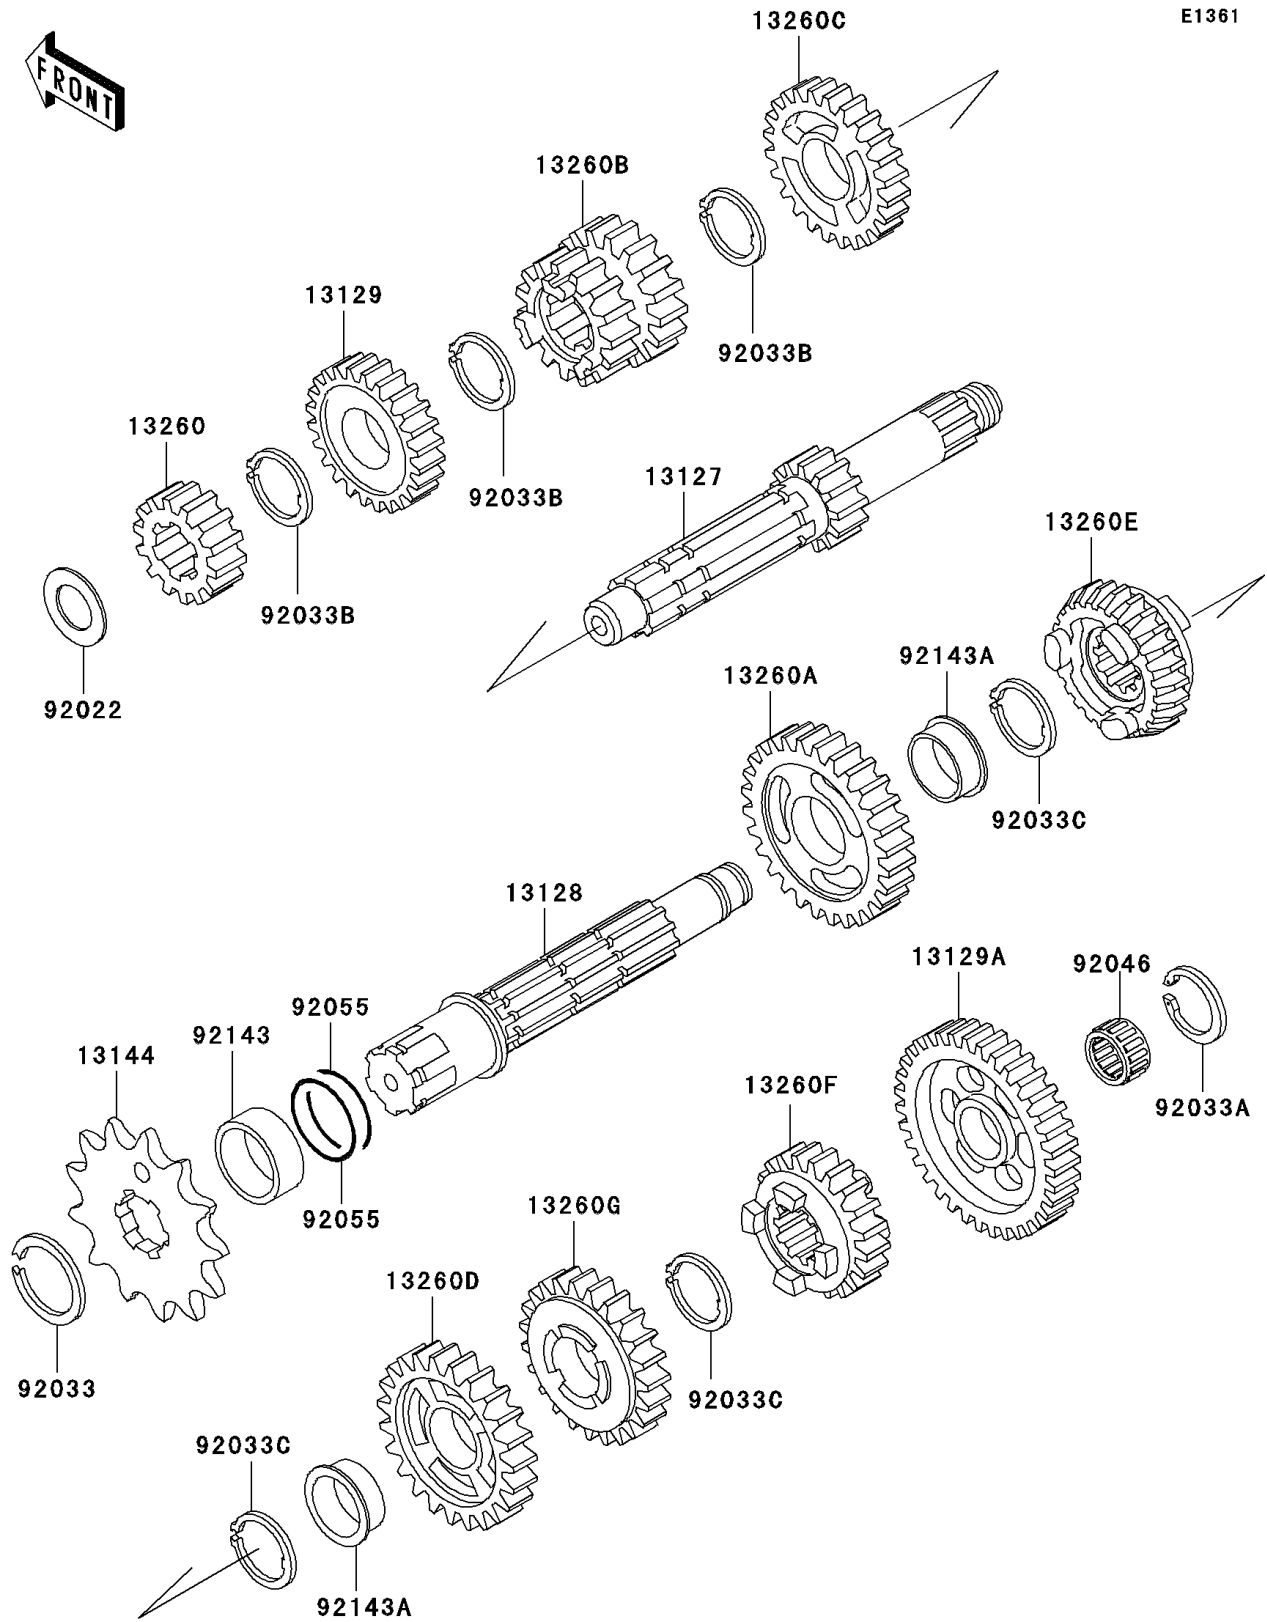

2005 KDX220R PARTS DIAGRAM

Transmission

2005 KDX220R PARTS LIST

Transmission

ITEM NAME	PART NUMBER	QUANTITY
SHAFT-TRANSMISSION INPUT,13T (Ref # 13127)	13127-1237	1
SHAFT-TRANSMISSION OUTPUT (Ref # 13128)	13128-1164	1
GEAR,INPUT 5TH,24T (Ref # 13129)	13129-1753	1
GEAR,OUTPUT LOW,35T (Ref # 13129A)	13129-1755	1
SPROCKET-OUTPUT,13T (Ref # 13144)	13144-1027	1
GEAR,INPUT 2ND,14T (Ref # 13260)	13260-1003	1
GEAR,OUTPUT 2ND,28T (Ref # 13260A)	13260-1004	1
GEAR,INPUT 3RD&4TH,15T&17T (Ref # 13260B)	13260-1006	1
GEAR,INPUT TOP,23T (Ref # 13260C)	13260-1425	1
GEAR,OUTPUT 3RD,23T (Ref # 13260D)	13260-1426	1
GEAR,OUTPUT 5TH,25T (Ref # 13260E)	13260-1427	1
GEAR,OUTPUT TOP,20T (Ref # 13260F)	13260-1489	1
GEAR,OUTPUT 4TH,21T (Ref # 13260G)	13260-1567	1
WASHER,THRUST,16.5X28X1 (Ref # 92022)	92022-170	1
RING-SNAP,24MM (Ref # 92033)	92033-026	1
RING-SNAP (Ref # 92033A)	92033-032	1
RING-SNAP,20MM (Ref # 92033B)	92033-1231	1
RING-SNAP,20MM (Ref # 92033C)	92033-1258	1
BEARING-NEEDLE,K17X23X13.8X (Ref # 92046)	92046-1059	1
RING-O (Ref # 92055)	92055-035	1
COLLAR (Ref # 92143)	92143-1433	1
COLLAR (Ref # 92143A)	92143-1472	1