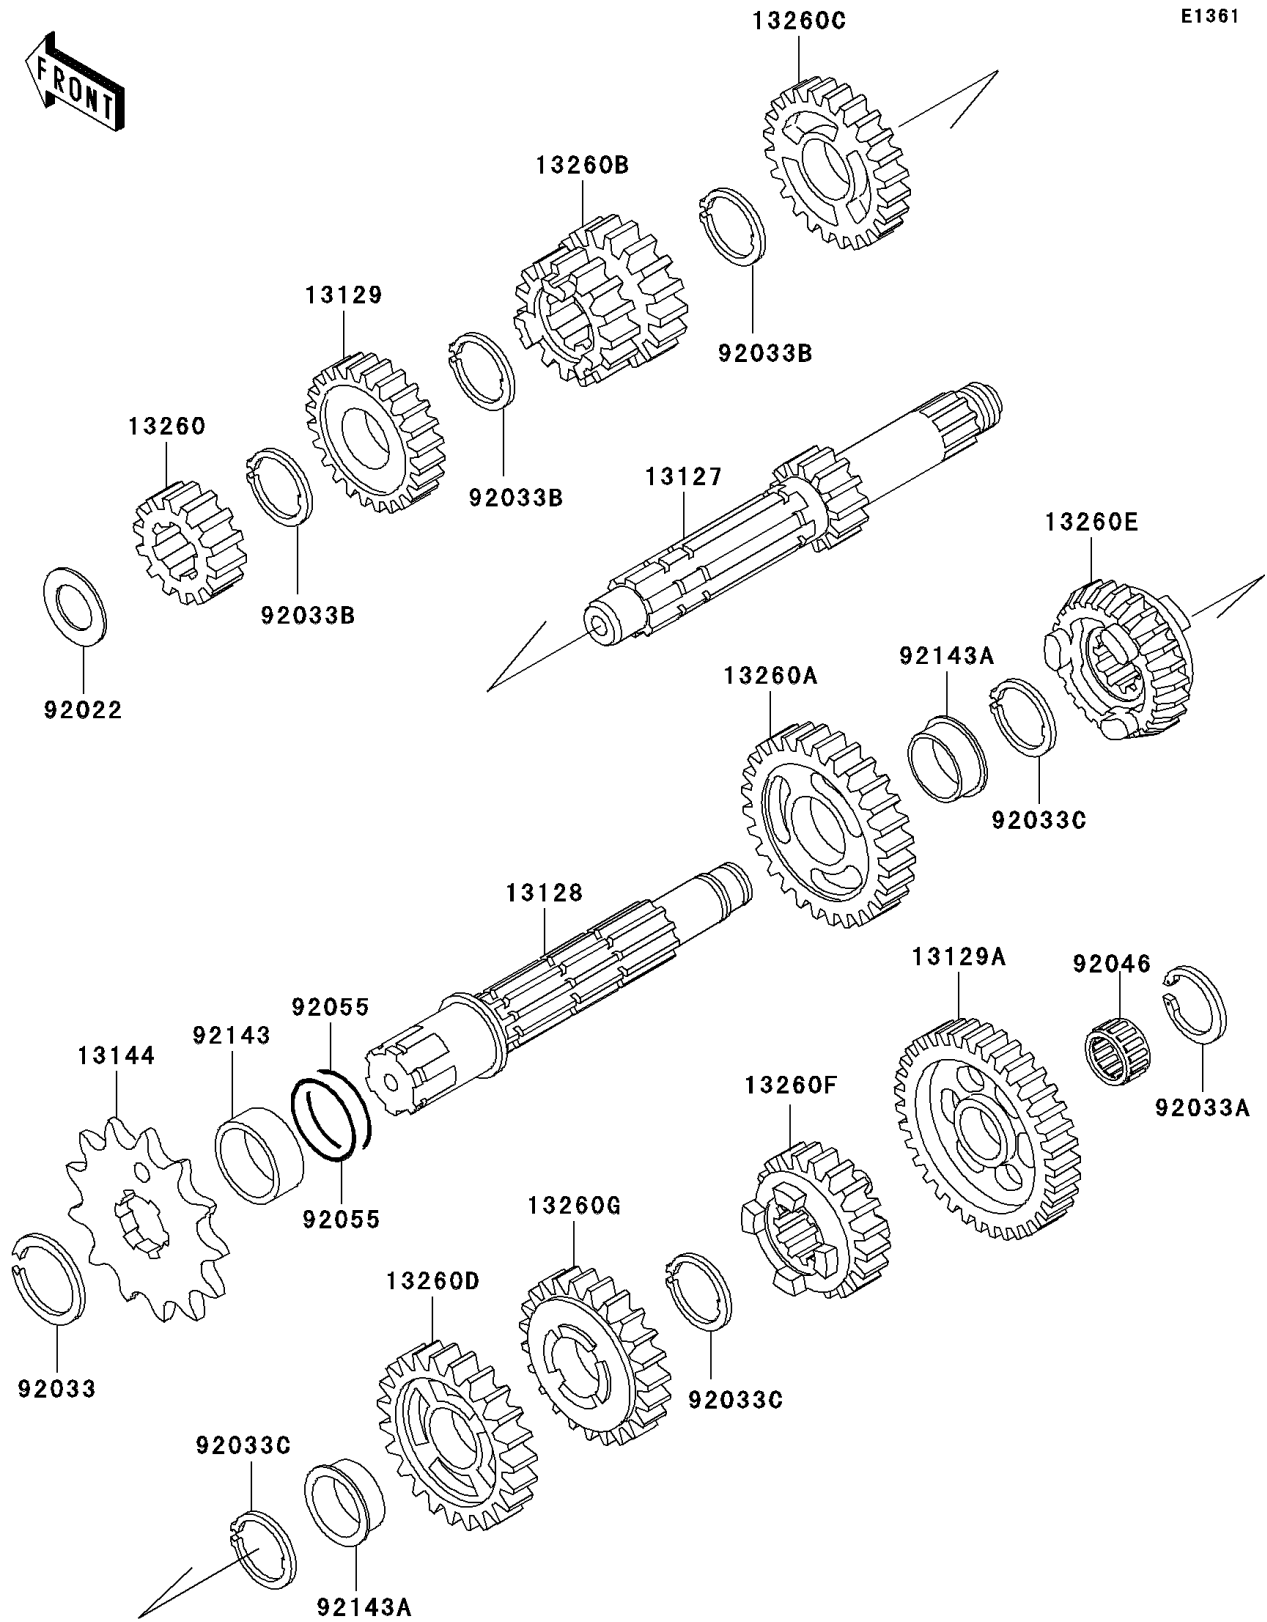

2003 KDX220R PARTS DIAGRAM

Transmission

2003 KDX220R PARTS LIST

Transmission

ITEM NAME	PART NUMBER	QUANTITY
SHAFT-TRANSMISSION INPUT,13T (Ref # 13127)	13127-1237	1
SHAFT-TRANSMISSION OUTPUT (Ref # 13128)	13128-1164	1
GEAR,INPUT 5TH,24T (Ref # 13129)	13129-1753	1
GEAR,OUTPUT LOW,35T (Ref # 13129A)	13129-1755	1
SPROCKET-OUTPUT,13T (Ref # 13144)	13144-1027	1
GEAR,INPUT 2ND,14T (Ref # 13260)	13260-1003	1
GEAR,OUTPUT 2ND,28T (Ref # 13260A)	13260-1004	1
GEAR,INPUT 3RD&4TH,15T&17T (Ref # 13260B)	13260-1006	1
GEAR,INPUT TOP,23T (Ref # 13260C)	13260-1425	1
GEAR,OUTPUT 3RD,23T (Ref # 13260D)	13260-1426	1
GEAR,OUTPUT 5TH,25T (Ref # 13260E)	13260-1427	1
GEAR,OUTPUT TOP,20T (Ref # 13260F)	13260-1489	1
GEAR,OUTPUT 4TH,21T (Ref # 13260G)	13260-1567	1
WASHER,THRUST,16.5X28X1 (Ref # 92022)	92022-170	1
RING-SNAP,24MM (Ref # 92033)	92033-026	1
RING-SNAP (Ref # 92033A)	92033-032	1
RING-SNAP,20MM (Ref # 92033B)	92033-1231	1
RING-SNAP,20MM (Ref # 92033C)	92033-1258	1
BEARING-NEEDLE,K17X23X13.8X (Ref # 92046)	92046-1059	1
RING-O (Ref # 92055)	92055-035	1
COLLAR (Ref # 92143)	92143-1433	1
COLLAR (Ref # 92143A)	92143-1472	1