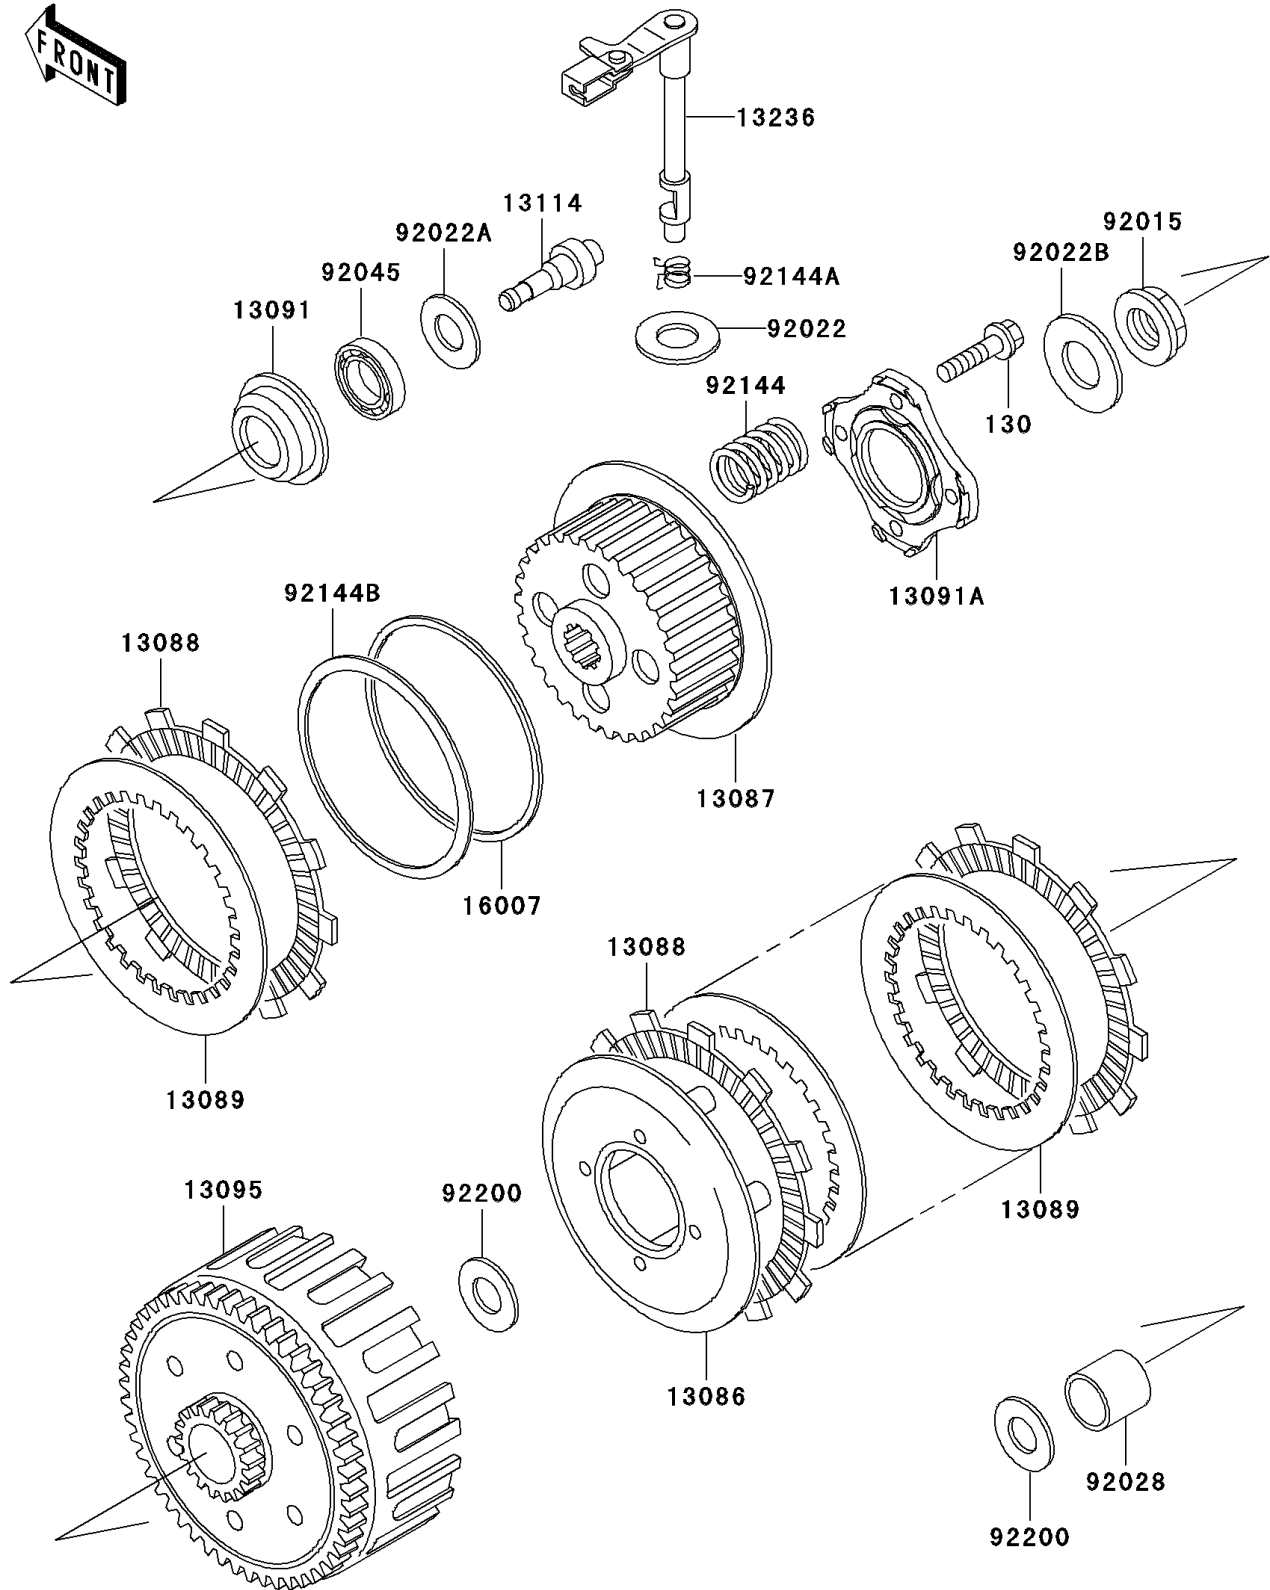

## 2005 KDX220R PARTS DIAGRAM

Clutch

E1350

## 2005 KDX220R PARTS LIST

### Clutch

ITEM NAME	PART NUMBER	QUANTITY
BOLT-FLANGED (Ref # 130)	130Y0625	1
WHEEL-CLUTCH (Ref # 13086)	13086-1069	1
HUB-CLUTCH (Ref # 13087)	13087-1158	1
PLATE-FRICTION (Ref # 13088)	13088-1085	1
PLATE-CLUTCH (Ref # 13089)	13089-1076	1
HOLDER,CLUTCH PUSHER (Ref # 13091)	13091-1712	1
HOLDER,CLUTCH SPRING (Ref # 13091A)	13091-1872	1
HOUSING-COMP-CLUTCH (Ref # 13095)	13095-1287	1
PUSHER-CLUTCH (Ref # 13114)	13114-1067	1
LEVER-COMP,CLUTCH RELEASE (Ref # 13236)	13236-1264	1
SEAT-SPRING (Ref # 16007)	16007-1162	1
NUT,16MM (Ref # 92015)	92015-1581	1
WASHER,12.5X21X1.2 (Ref # 92022)	92022-072	1
WASHER,10.2X14.5X1.0 (Ref # 92022A)	92022-1181	1
WASHER,16.3X29X1.75 (Ref # 92022B)	92022-1356	1
BUSHING,20X25X26.85 (Ref # 92028)	92028-1388	1
BEARING-BALL,6000 (Ref # 92045)	92045-1225	1
SPRING,CLUTCH (Ref # 92144)	92144-1160	1
SPRING,CLUTCH RELEASE (Ref # 92144A)	92144-1287	1
SPRING (Ref # 92144B)	92144-1522	1
WASHER,20.3X30X2.3 (Ref # 92200)	92200-1238	1