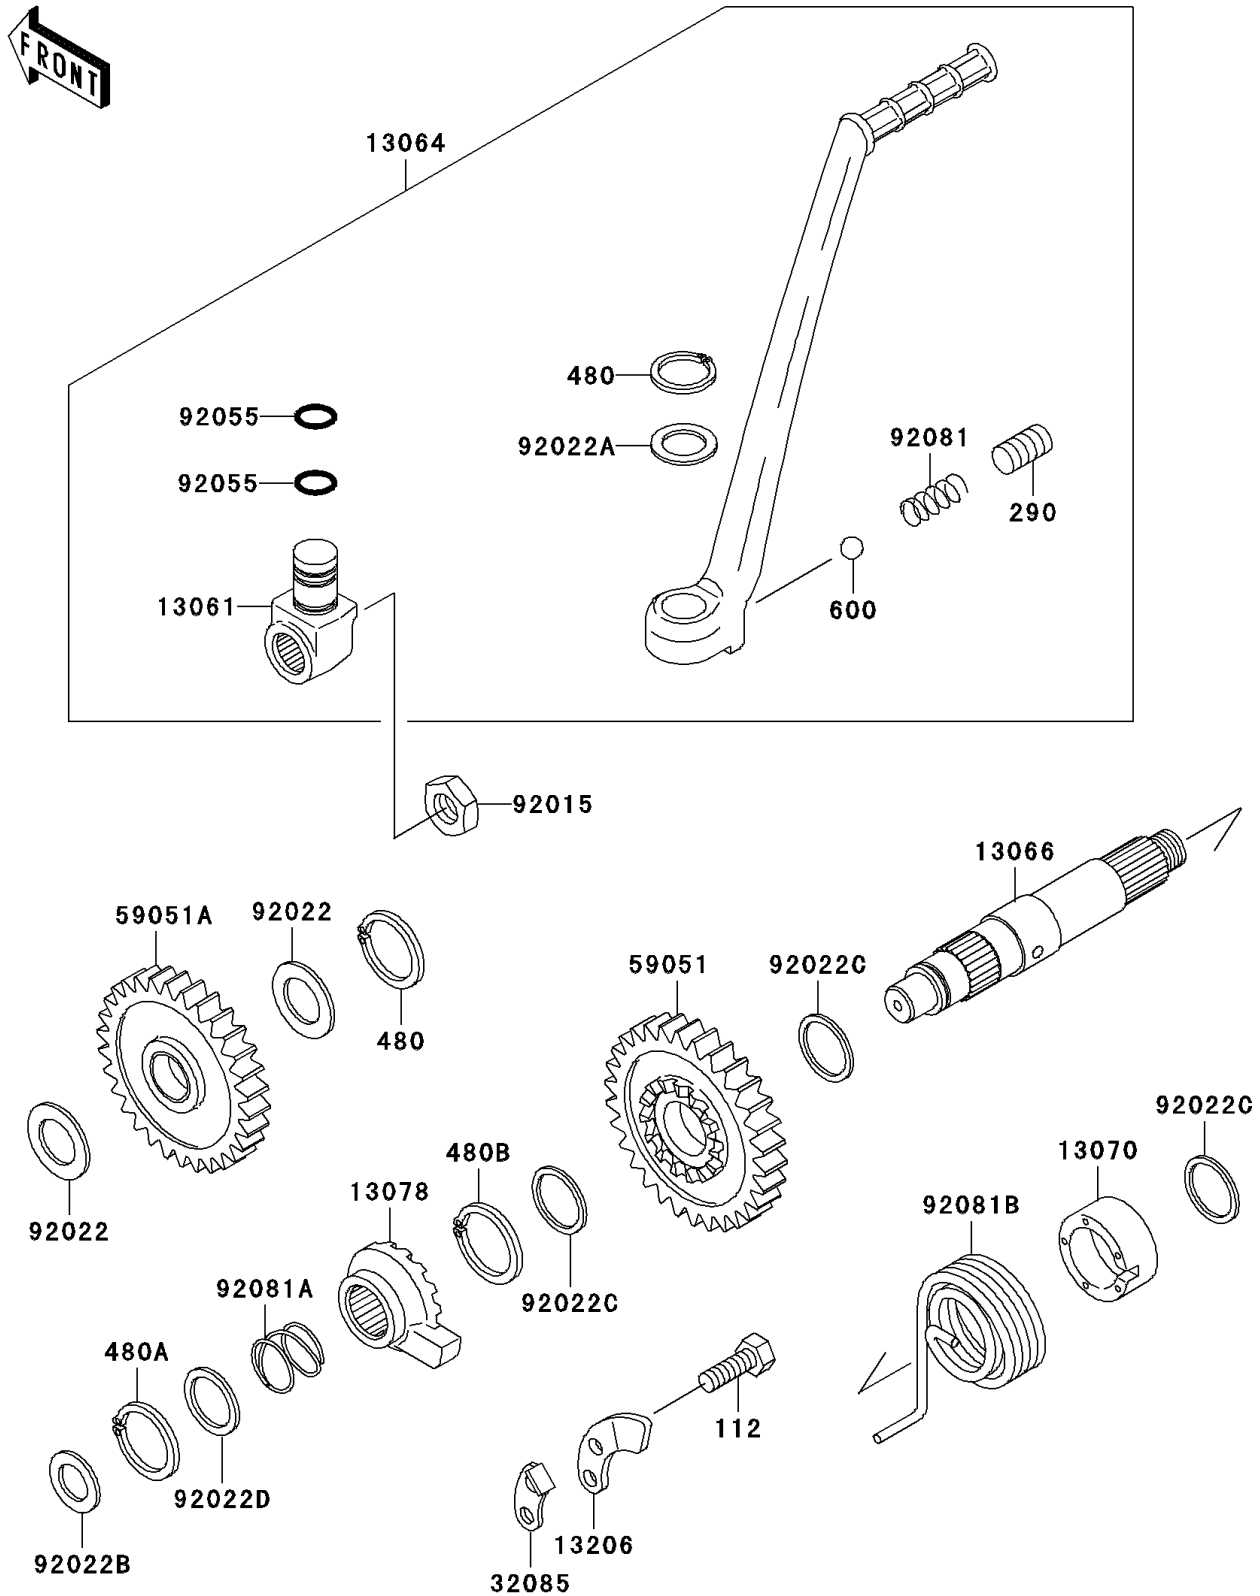

## 2005 KDX220R PARTS DIAGRAM

Kickstarter Mechanism

E1340

## 2005 KDX220R PARTS LIST

### Kickstarter Mechanism

ITEM NAME	PART NUMBER	QUANTITY
BOLT-UPSET (Ref # 112)	112Y0618	1
SCREW-SET-SOCKET,8X8 (Ref # 290)	290Q0808	1
CIRCLIP-TYPE-C,15MM (Ref # 480)	480J1500	1
CIRCLIP-TYPE-C,16MM (Ref # 480A)	480J1600	1
CIRCLIP-TYPE-C,18MM (Ref # 480B)	480J1800	1
BALL-STEEL,1/4" (Ref # 600)	600A0800	1
BOSS,KICK PEDAL (Ref # 13061)	13061-1487	1
LEVER-ASSY-KICK,PEDAL (Ref # 13064)	13064-1174	1
SHAFT-KICK (Ref # 13066)	13066-1071	1
GUIDE,KICK SPRING (Ref # 13070)	13070-1063	1
RATCHET (Ref # 13078)	13078-1063	1
GUIDE-KICK (Ref # 13206)	13206-1061	1
STOPPER,KICKSTARTER (Ref # 32085)	32085-1016	1
GEAR-SPUR,KICKSTARTER (Ref # 59051)	59051-1224	1
GEAR-SPUR,KICK,30T (Ref # 59051A)	59051-1309	1
NUT,12MM (Ref # 92015)	92015-1958	1
WASHER,15.3X25X0.5 (Ref # 92022)	92022-1045	1
WASHER,16.3X24X1 (Ref # 92022A)	92022-1205	1
WASHER,12.3X20X0.5 (Ref # 92022B)	92022-269	1
WASHER,18.3X22X0.5 (Ref # 92022C)	92022-271	1
WASHER,16.8X22X0.5 (Ref # 92022D)	92022-315	1
RING-O,10X1.5 (Ref # 92055)	92055-061	1
SPRING,KICK PEDAL (Ref # 92081)	92081-020	1
SPRING,RATCHET (Ref # 92081A)	92081-122	1
SPRING,KICKSTARTER (Ref # 92081B)	92081-1926	1