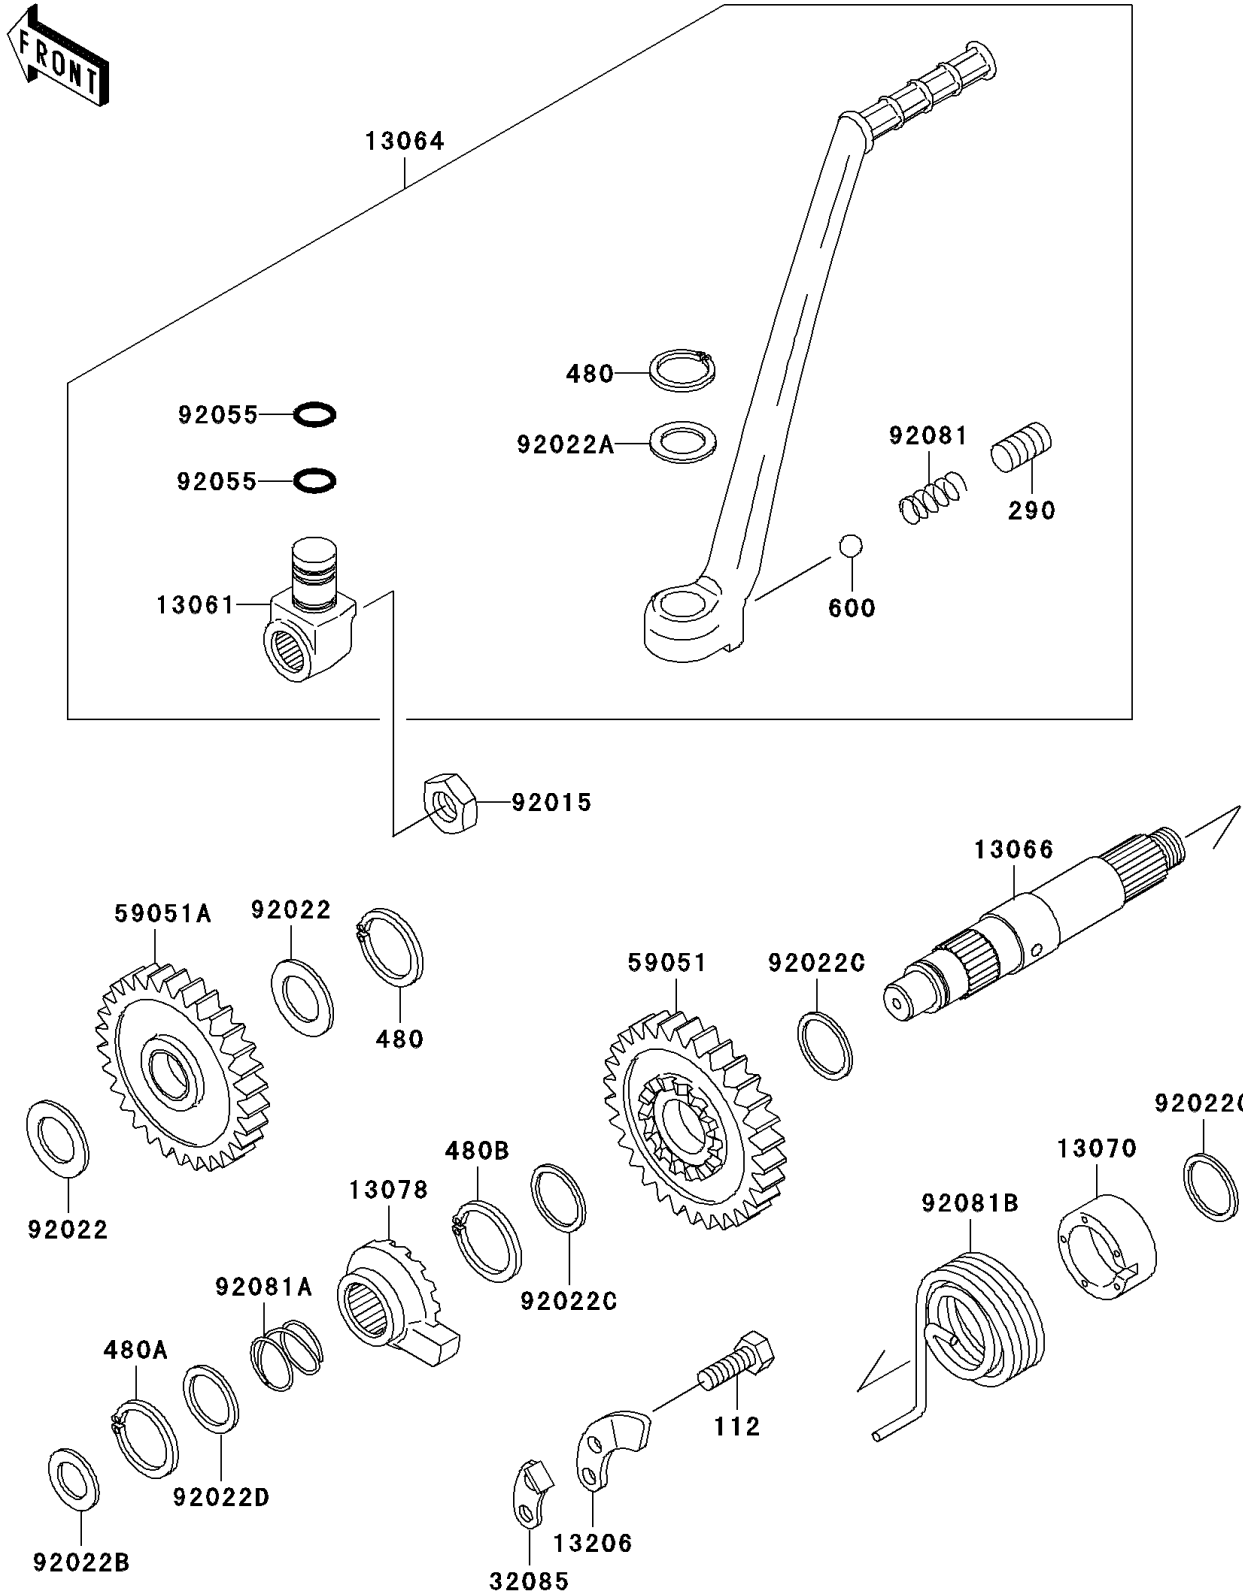

2004 KDX220R PARTS DIAGRAM

Kickstarter Mechanism

E1340

2004 KDX220R PARTS LIST

Kickstarter Mechanism

ITEM NAME	PART NUMBER	QUANTITY
BOLT-UPSET (Ref # 112)	112Y0618	2
SCREW-SET-SOCKET,8X8 (Ref # 290)	290Q0808	1
CIRCLIP-TYPE-C,15MM (Ref # 480)	480J1500	2
CIRCLIP-TYPE-C,16MM (Ref # 480A)	480J1600	1
CIRCLIP-TYPE-C,18MM (Ref # 480B)	480J1800	1
BALL-STEEL,1/4" (Ref # 600)	600A0800	1
BOSS,KICK PEDAL (Ref # 13061)	13061-1487	1
LEVER-ASSY-KICK,PEDAL (Ref # 13064)	13064-1174	1
SHAFT-KICK (Ref # 13066)	13066-1071	1
GUIDE,KICK SPRING (Ref # 13070)	13070-1063	1
RATCHET (Ref # 13078)	13078-1063	1
GUIDE-KICK (Ref # 13206)	13206-1061	1
STOPPER,KICKSTARTER (Ref # 32085)	32085-1016	1
GEAR-SPUR,KICKSTARTER (Ref # 59051)	59051-1224	1
GEAR-SPUR,KICK,30T (Ref # 59051A)	59051-1309	1
NUT,12MM (Ref # 92015)	92015-1958	1
WASHER,15.3X25X0.5 (Ref # 92022)	92022-1045	2
WASHER,16.3X24X1 (Ref # 92022A)	92022-1205	1
WASHER,12.3X20X0.5 (Ref # 92022B)	92022-269	1
WASHER,18.3X22X0.5 (Ref # 92022C)	92022-271	3
WASHER,16.8X22X0.5 (Ref # 92022D)	92022-315	1
RING-O,10X1.5 (Ref # 92055)	92055-061	2
SPRING,KICK PEDAL (Ref # 92081)	92081-020	1
SPRING,RATCHET (Ref # 92081A)	92081-122	1
SPRING,KICKSTARTER (Ref # 92081B)	92081-1926	1