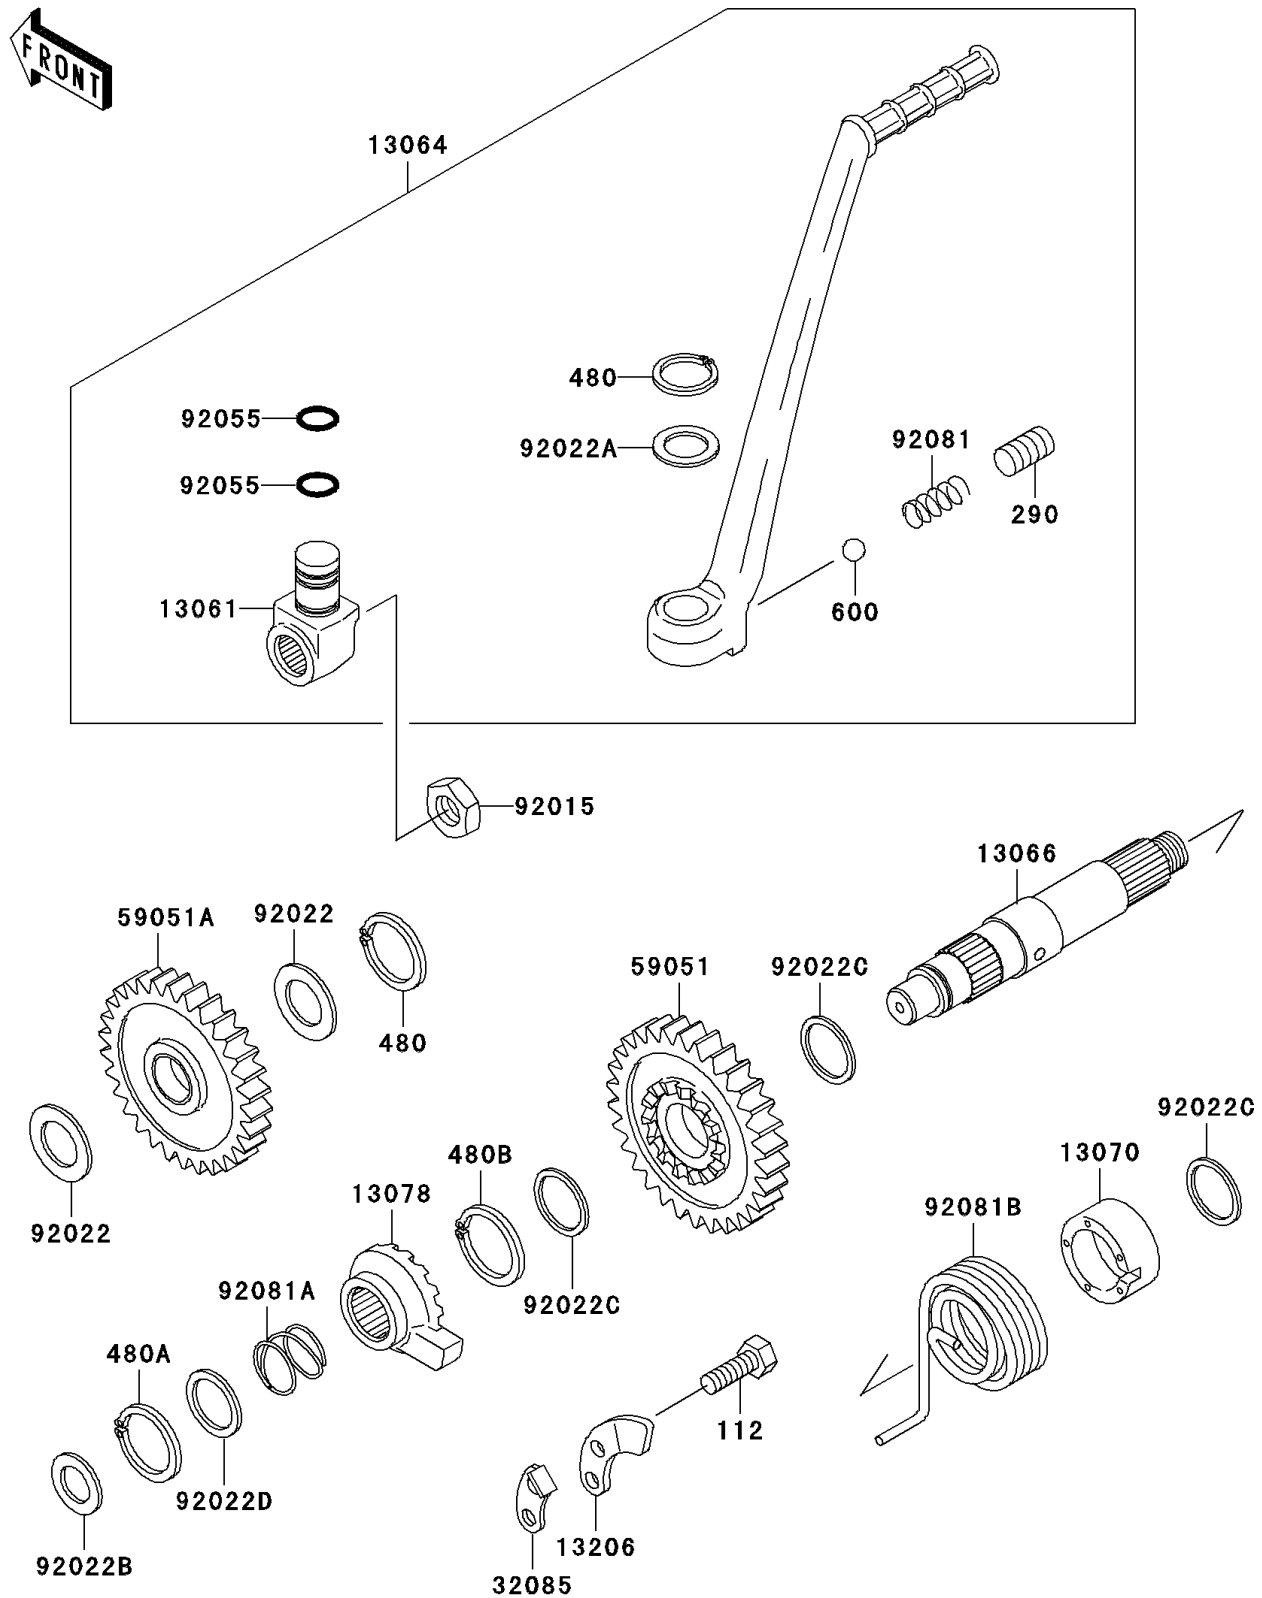

## 2003 KDX220R PARTS DIAGRAM

Kickstarter Mechanism

E1340

## 2003 KDX220R PARTS LIST

### Kickstarter Mechanism

ITEM NAME	PART NUMBER	QUANTITY
BOLT-UPSET (Ref # 112)	112Y0618	1
SCREW-SET-SOCKET,8X8 (Ref # 290)	290Q0808	1
CIRCLIP-TYPE-C,15MM (Ref # 480)	480J1500	1
CIRCLIP-TYPE-C,16MM (Ref # 480A)	480J1600	1
CIRCLIP-TYPE-C,18MM (Ref # 480B)	480J1800	1
BALL-STEEL,1/4" (Ref # 600)	600A0800	1
BOSS,KICK PEDAL (Ref # 13061)	13061-1487	1
LEVER-ASSY-KICK,PEDAL (Ref # 13064)	13064-1174	1
SHAFT-KICK (Ref # 13066)	13066-1071	1
GUIDE,KICK SPRING (Ref # 13070)	13070-1063	1
RATCHET (Ref # 13078)	13078-1063	1
GUIDE-KICK (Ref # 13206)	13206-1061	1
STOPPER,KICKSTARTER (Ref # 32085)	32085-1016	1
GEAR-SPUR,KICKSTARTER (Ref # 59051)	59051-1224	1
GEAR-SPUR,KICK,30T (Ref # 59051A)	59051-1309	1
NUT,12MM (Ref # 92015)	92015-1958	1
WASHER,15.3X25X0.5 (Ref # 92022)	92022-1045	1
WASHER,16.3X24X1 (Ref # 92022A)	92022-1205	1
WASHER,12.3X20X0.5 (Ref # 92022B)	92022-269	1
WASHER,18.3X22X0.5 (Ref # 92022C)	92022-271	1
WASHER,16.8X22X0.5 (Ref # 92022D)	92022-315	1
RING-O,10X1.5 (Ref # 92055)	92055-061	1
SPRING,KICK PEDAL (Ref # 92081)	92081-020	1
SPRING,RATCHET (Ref # 92081A)	92081-122	1
SPRING,KICKSTARTER (Ref # 92081B)	92081-1926	1