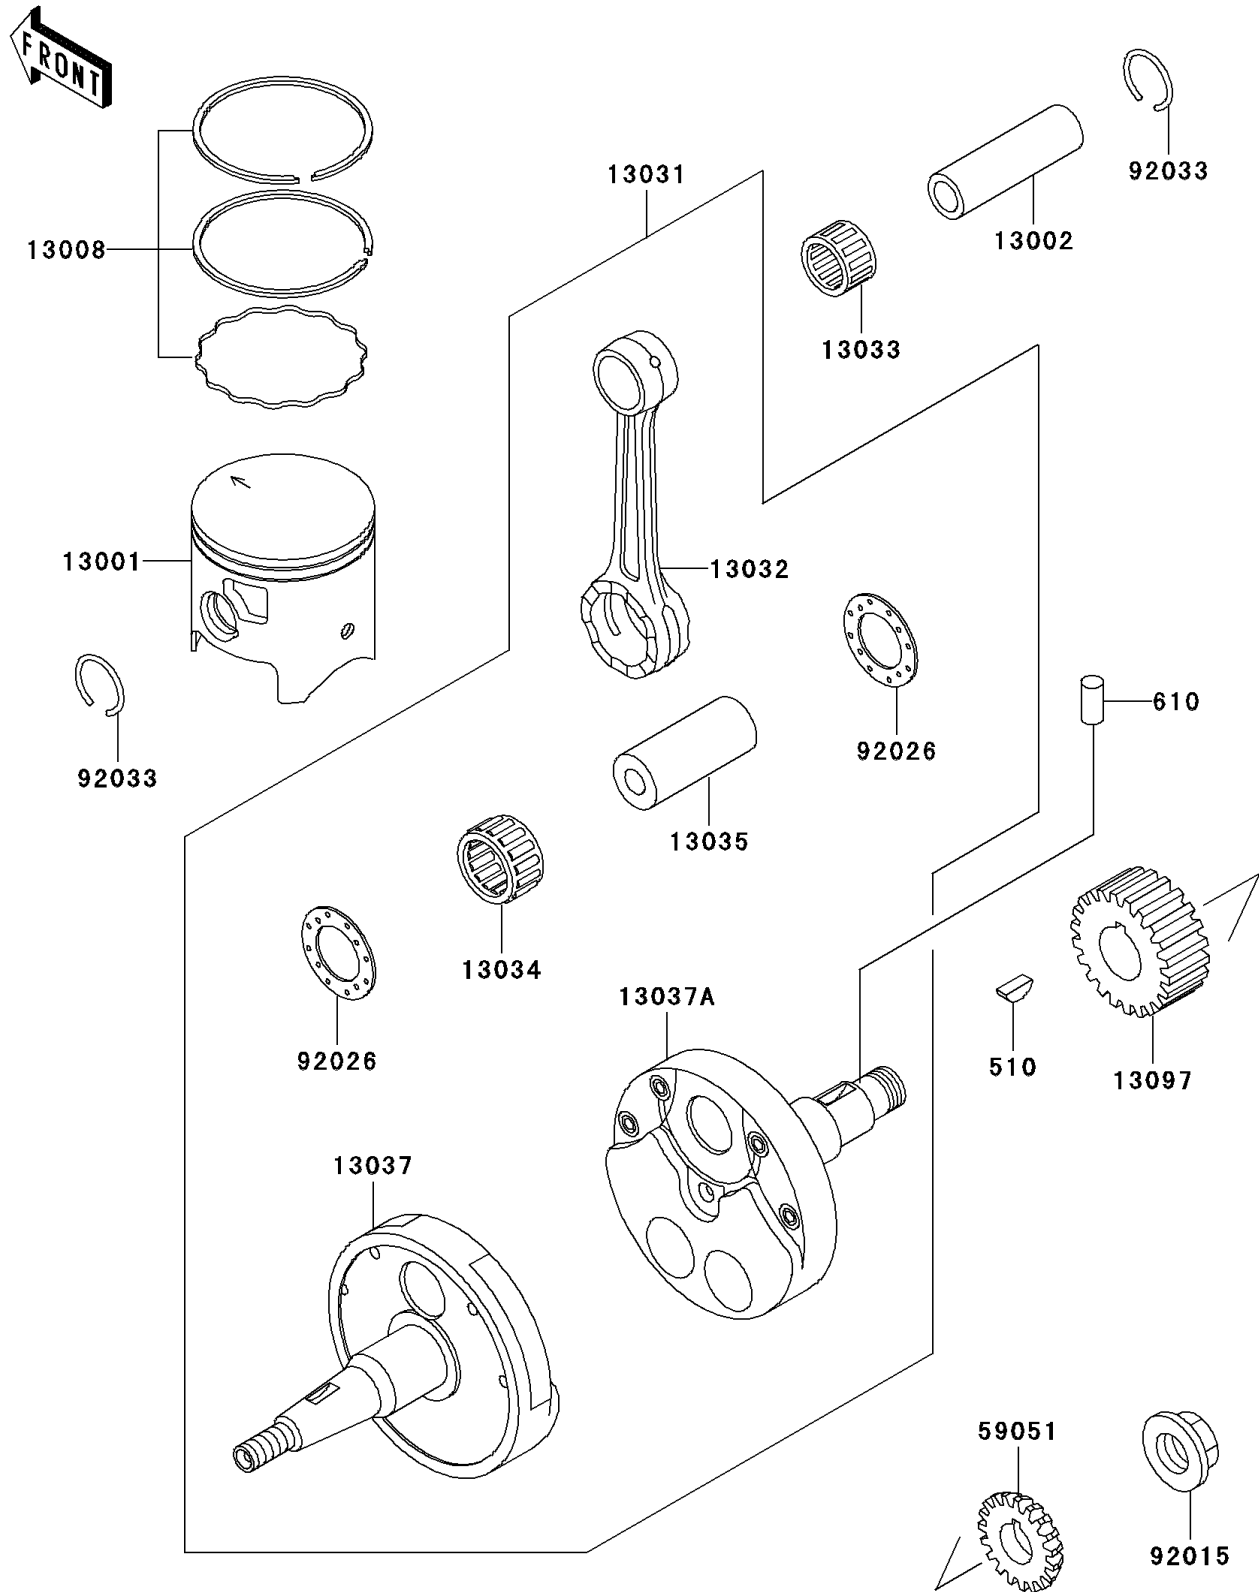

2005 KDX220R PARTS DIAGRAM

Crankshaft/Piston(s)

E1320

2005 KDX220R PARTS LIST

Crankshaft/Piston(s)

ITEM NAME	PART NUMBER	QUANTITY
KEY-WOODRUFF (Ref # 510)	510A5100	1
ROLLER,4X8 (Ref # 610)	610A0408	1
PISTON-ENGINE (Ref # 13001)	13001-1423	1
PIN-PISTON (Ref # 13002)	13002-1103	1
RING-SET-PISTON (Ref # 13008)	13008-1159	1
CRANKSHAFT-COMP (Ref # 13031)	13031-1382	1
ROD-CONNECTING (Ref # 13032)	13032-1210	1
BEARING-SMALL END (Ref # 13033)	13033-1056	1
BEARING-BIG END,B4 (Ref # 13034)	13034-1081	1
PIN-CRANK (Ref # 13035)	13035-1010	1
CRANKSHAFT,LH (Ref # 13037)	13037-1488	1
CRANKSHAFT,RH (Ref # 13037A)	13037-1490	1
GEAR-PRIMARY SPUR,22T (Ref # 13097)	13097-1320	1
GEAR-SPUR,WATER PUMP (Ref # 59051)	59051-1207	1
NUT,16MM (Ref # 92015)	92015-1581	1
SPACER,22.5X37X1.0 (Ref # 92026)	92026-011	1
RING-SNAP,PISTON PIN (Ref # 92033)	92033-1242	1