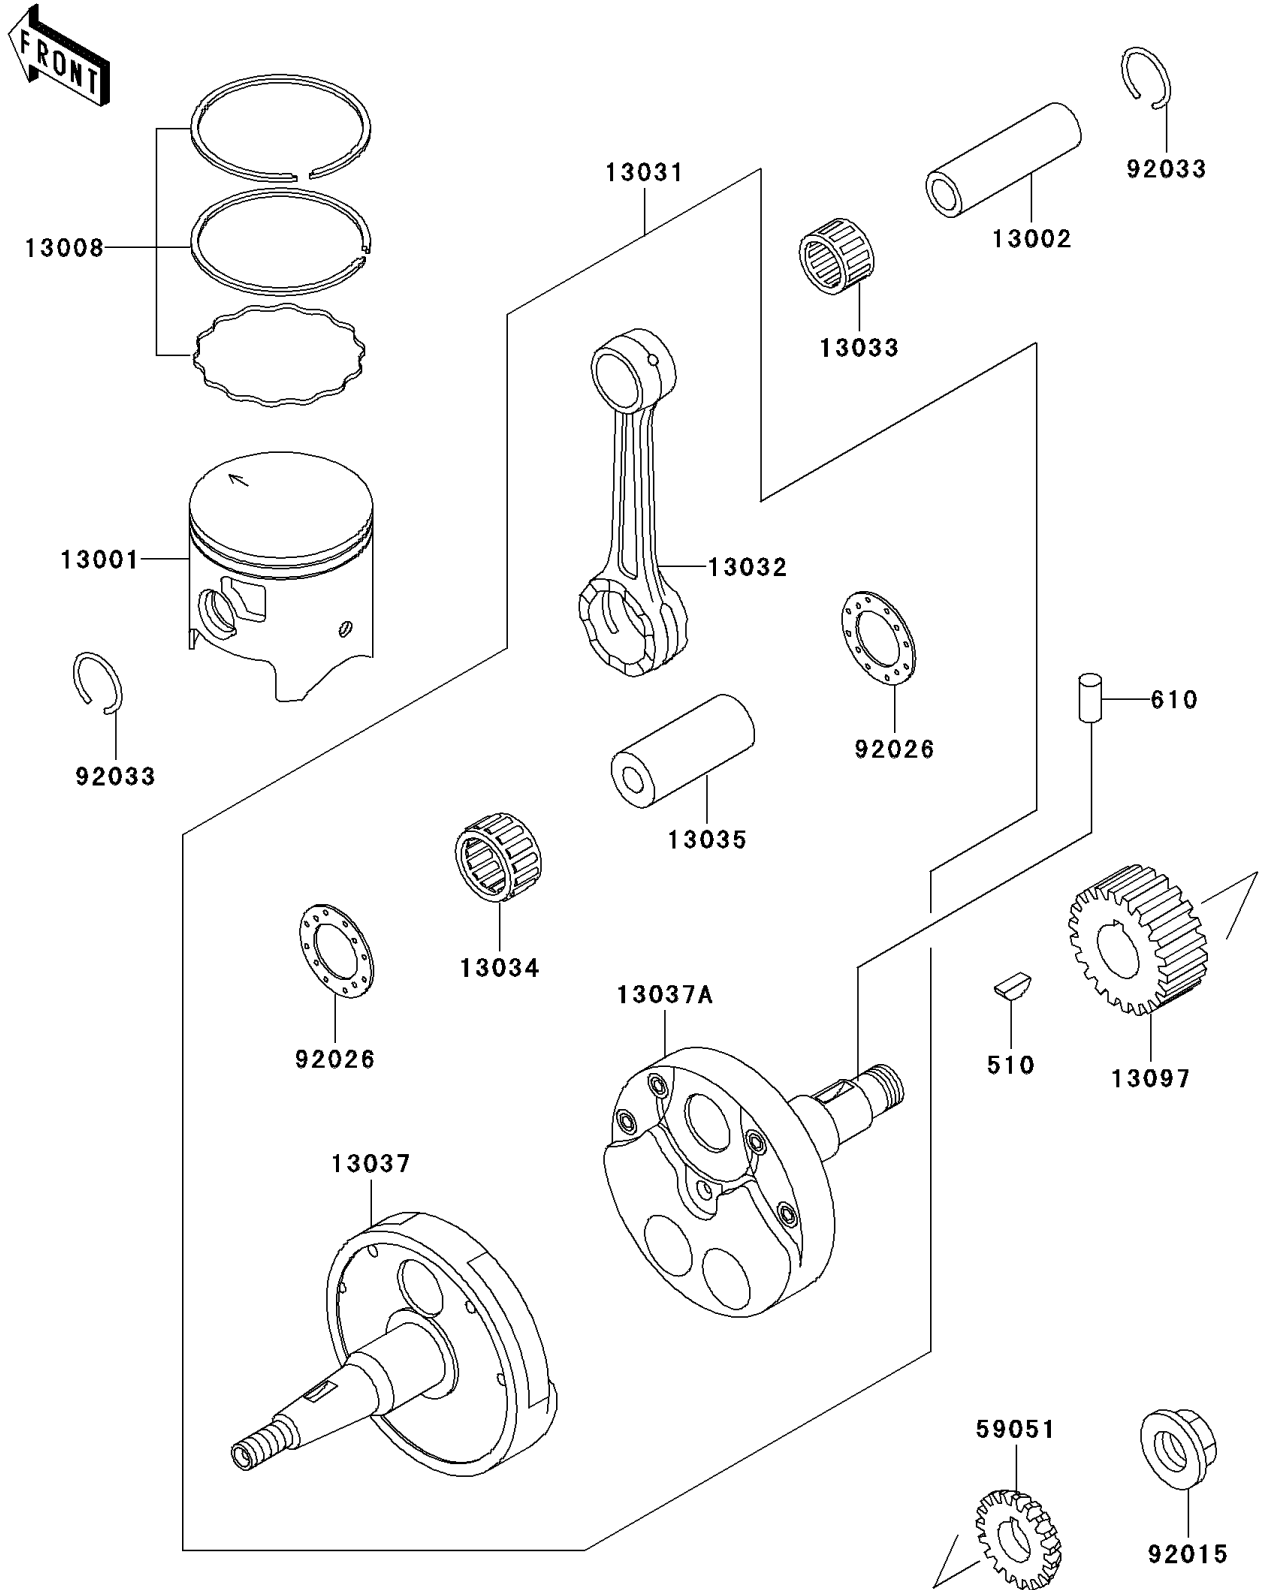

# 2004 KDX220R PARTS DIAGRAM

Crankshaft/Piston(s)

E1320

## 2004 KDX220R PARTS LIST

### Crankshaft/Piston(s)

ITEM NAME	PART NUMBER	QUANTITY
KEY-WOODRUFF (Ref # 510)	510A5100	1
ROLLER,4X8 (Ref # 610)	610A0408	1
PISTON-ENGINE (Ref # 13001)	13001-1423	1
PIN-PISTON (Ref # 13002)	13002-1103	1
RING-SET-PISTON (Ref # 13008)	13008-1159	1
CRANKSHAFT-COMP (Ref # 13031)	13031-1382	1
ROD-CONNECTING (Ref # 13032)	13032-1210	1
BEARING-SMALL END (Ref # 13033)	13033-1056	1
BEARING-BIG END,B4 (Ref # 13034)	13034-1081	1
PIN-CRANK (Ref # 13035)	13035-1010	1
CRANKSHAFT,LH (Ref # 13037)	13037-1488	1
CRANKSHAFT,RH (Ref # 13037A)	13037-1490	1
GEAR-PRIMARY SPUR,22T (Ref # 13097)	13097-1320	1
GEAR-SPUR,WATER PUMP (Ref # 59051)	59051-1207	1
NUT,16MM (Ref # 92015)	92015-1581	1
SPACER,22.5X37X1.0 (Ref # 92026)	92026-011	2
RING-SNAP,PISTON PIN (Ref # 92033)	92033-1242	2