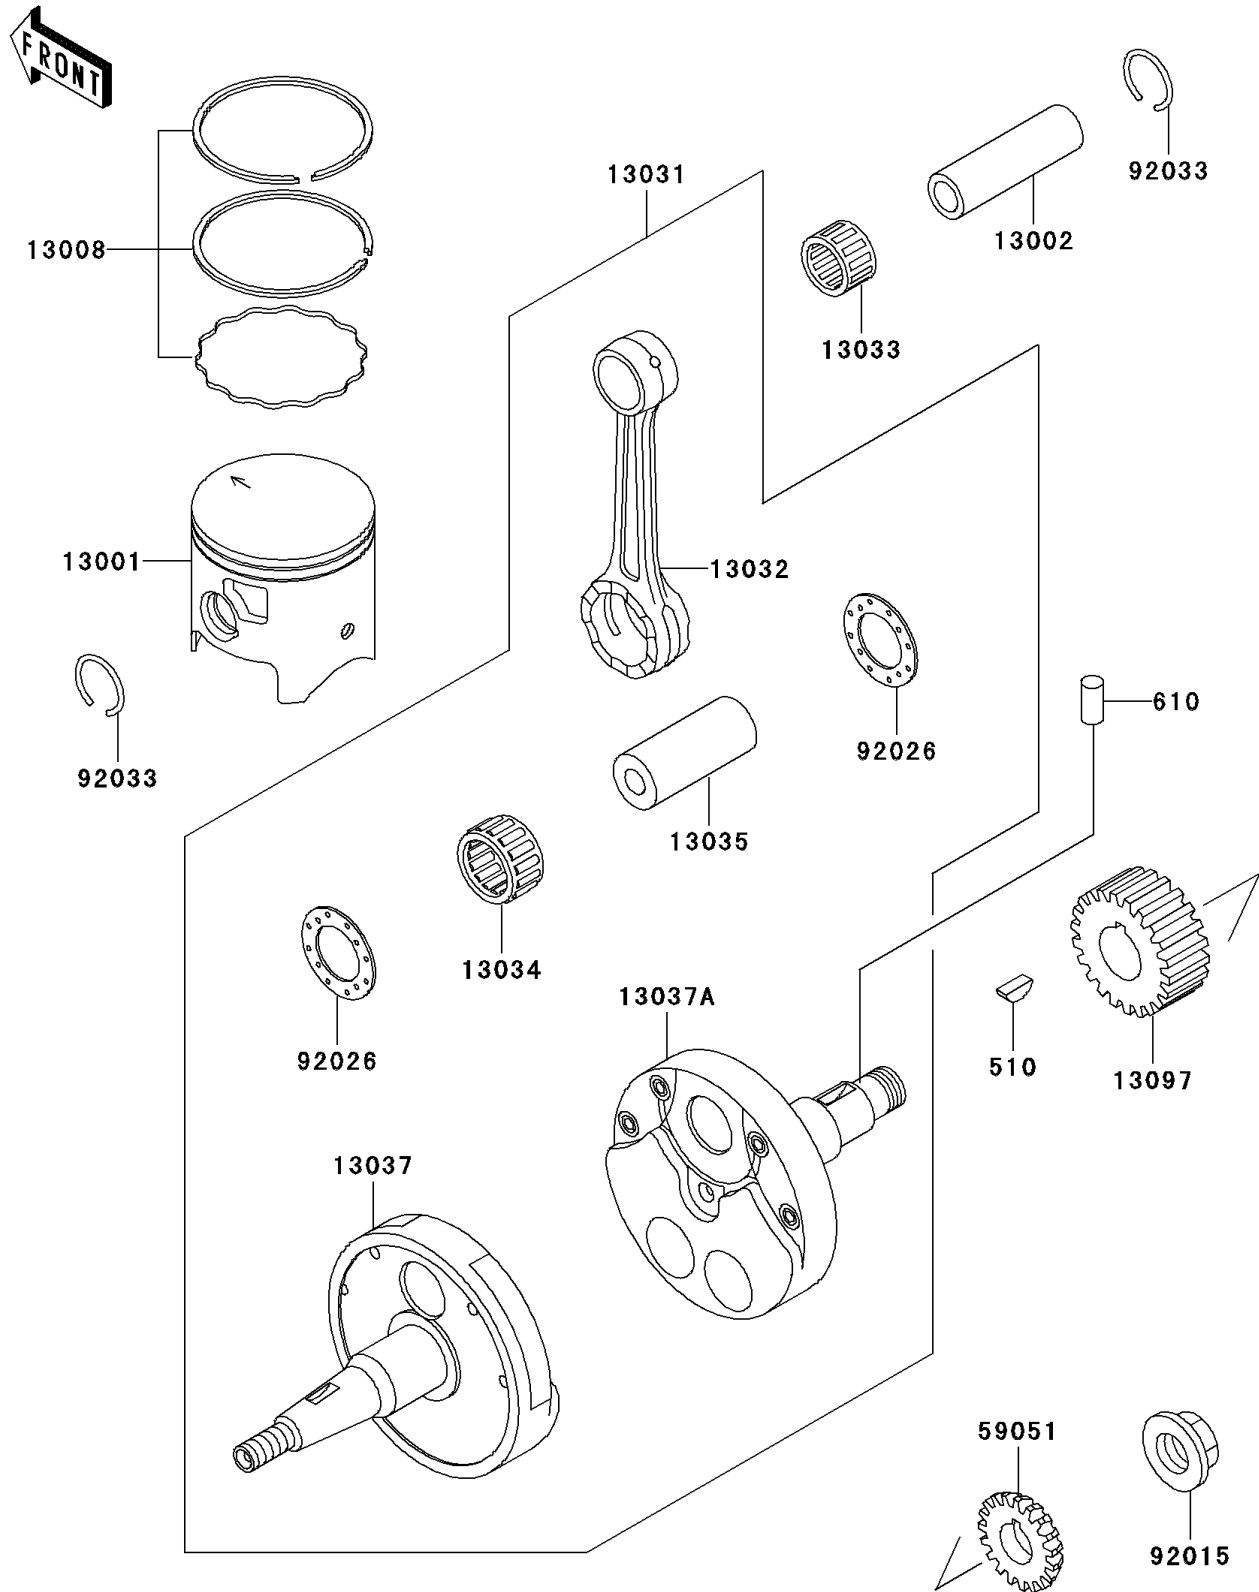

## 2003 KDX220R PARTS DIAGRAM

Crankshaft/Piston(s)

E1320

## 2003 KDX220R PARTS LIST

Crankshaft/Piston(s)

ITEM NAME	PART NUMBER	QUANTITY
KEY-WOODRUFF (Ref # 510)	510A5100	1
ROLLER,4X8 (Ref # 610)	610A0408	1
PISTON-ENGINE (Ref # 13001)	13001-1423	1
PIN-PISTON (Ref # 13002)	13002-1103	1
RING-SET-PISTON (Ref # 13008)	13008-1159	1
CRANKSHAFT-COMP (Ref # 13031)	13031-1382	1
ROD-CONNECTING (Ref # 13032)	13032-1210	1
BEARING-SMALL END (Ref # 13033)	13033-1056	1
BEARING-BIG END,B4 (Ref # 13034)	13034-1081	1
PIN-CRANK (Ref # 13035)	13035-1010	1
CRANKSHAFT,LH (Ref # 13037)	13037-1488	1
CRANKSHAFT,RH (Ref # 13037A)	13037-1490	1
GEAR-PRIMARY SPUR,22T (Ref # 13097)	13097-1320	1
GEAR-SPUR,WATER PUMP (Ref # 59051)	59051-1207	1
NUT,16MM (Ref # 92015)	92015-1581	1
SPACER,22.5X37X1.0 (Ref # 92026)	92026-011	1
RING-SNAP,PISTON PIN (Ref # 92033)	92033-1242	1