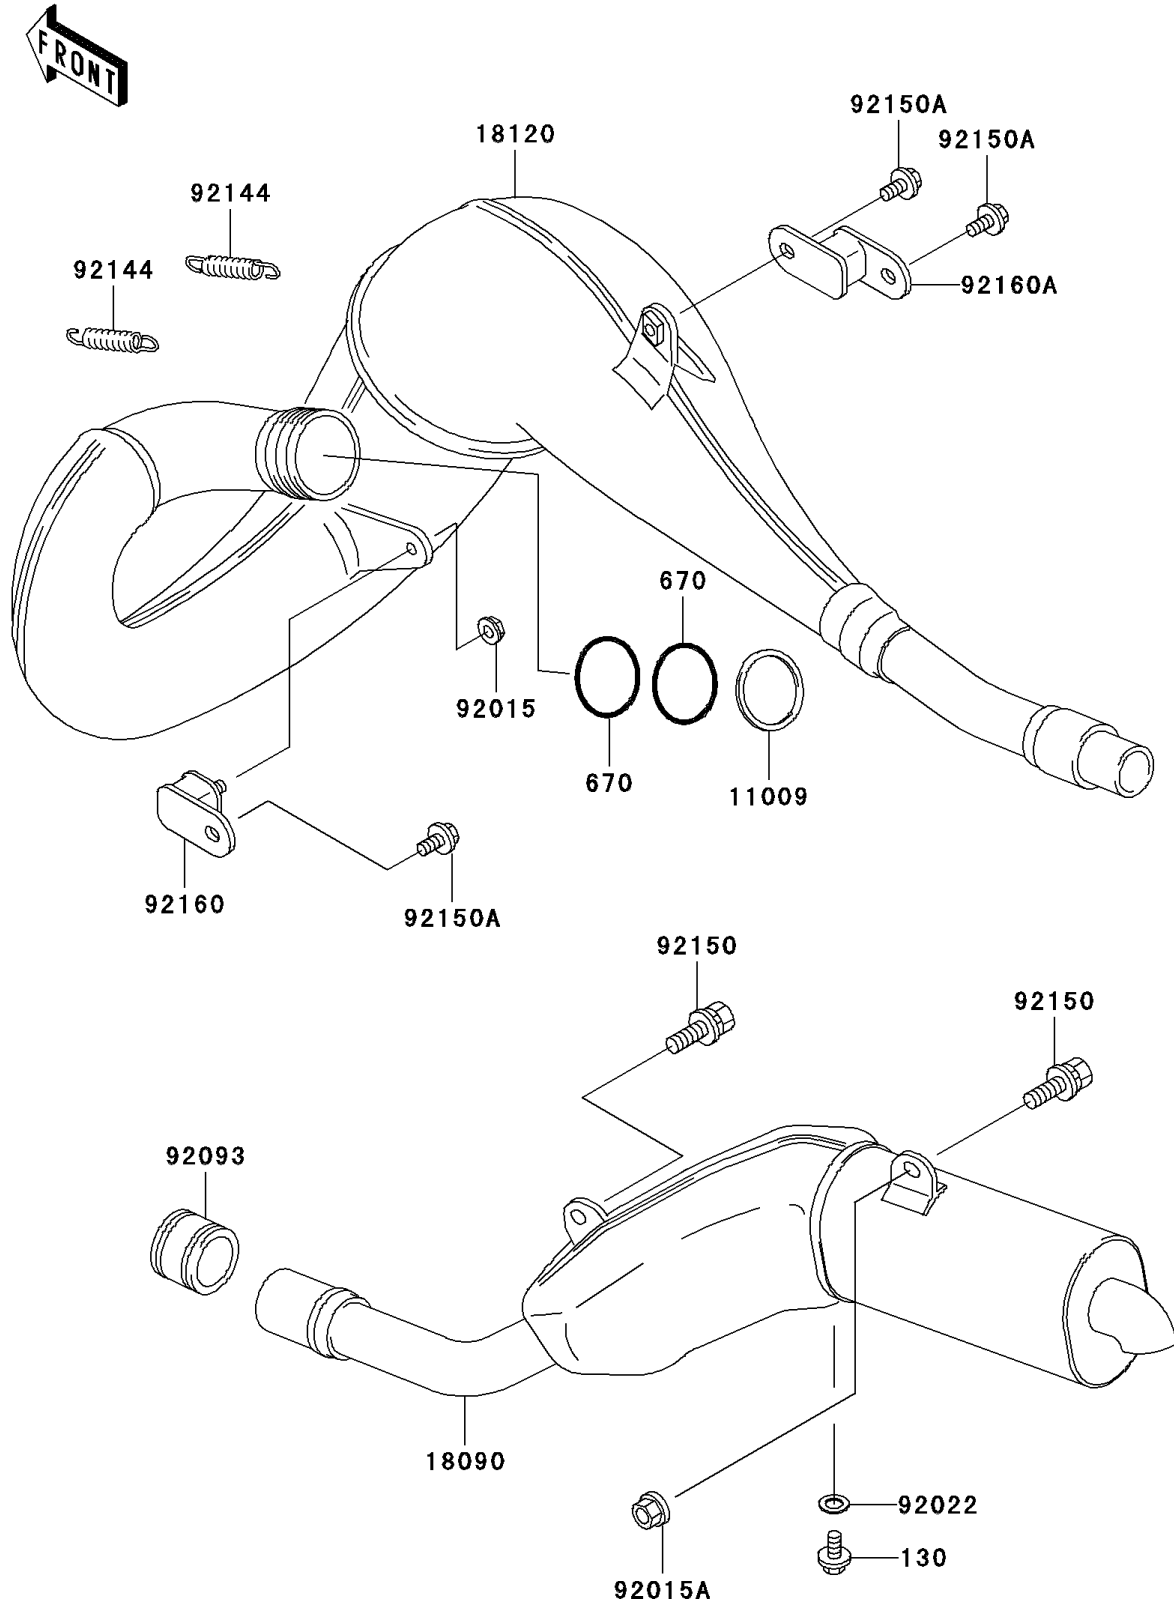

## 2005 KDX220R PARTS DIAGRAM

Muffler(s)

E1140

## 2005 KDX220R PARTS LIST

Muffler(s)

ITEM NAME	PART NUMBER	QUANTITY
BOLT-FLANGED (Ref # 130)	130J0812	1
O RING,39MM (Ref # 670)	670E3039	1
GASKET,EXHAUST PIPE (Ref # 11009)	11009-1995	1
BODY-COMP-MUFFLER (Ref # 18090)	18090-1566	1
CHAMBER-EXHAUST (Ref # 18120)	18120-1074	1
NUT,6MM (Ref # 92015)	92015-1365	1
NUT,FLANGED,LOCK,8MM (Ref # 92015A)	92015-1668	1
WASHER,8.2X14X1.0 (Ref # 92022)	92022-1488	1
SEAL,MUFFLER CONNECTING (Ref # 92093)	92093-1328	1
SPRING (Ref # 92144)	92144-1035	1
BOLT,8X20 (Ref # 92150)	92150-1859	1
BOLT,6X12 (Ref # 92150A)	92150-1891	1
DAMPER,MUFFLER,FR (Ref # 92160)	92160-1176	1
DAMPER,MUFFLER,RR (Ref # 92160A)	92160-1201	1