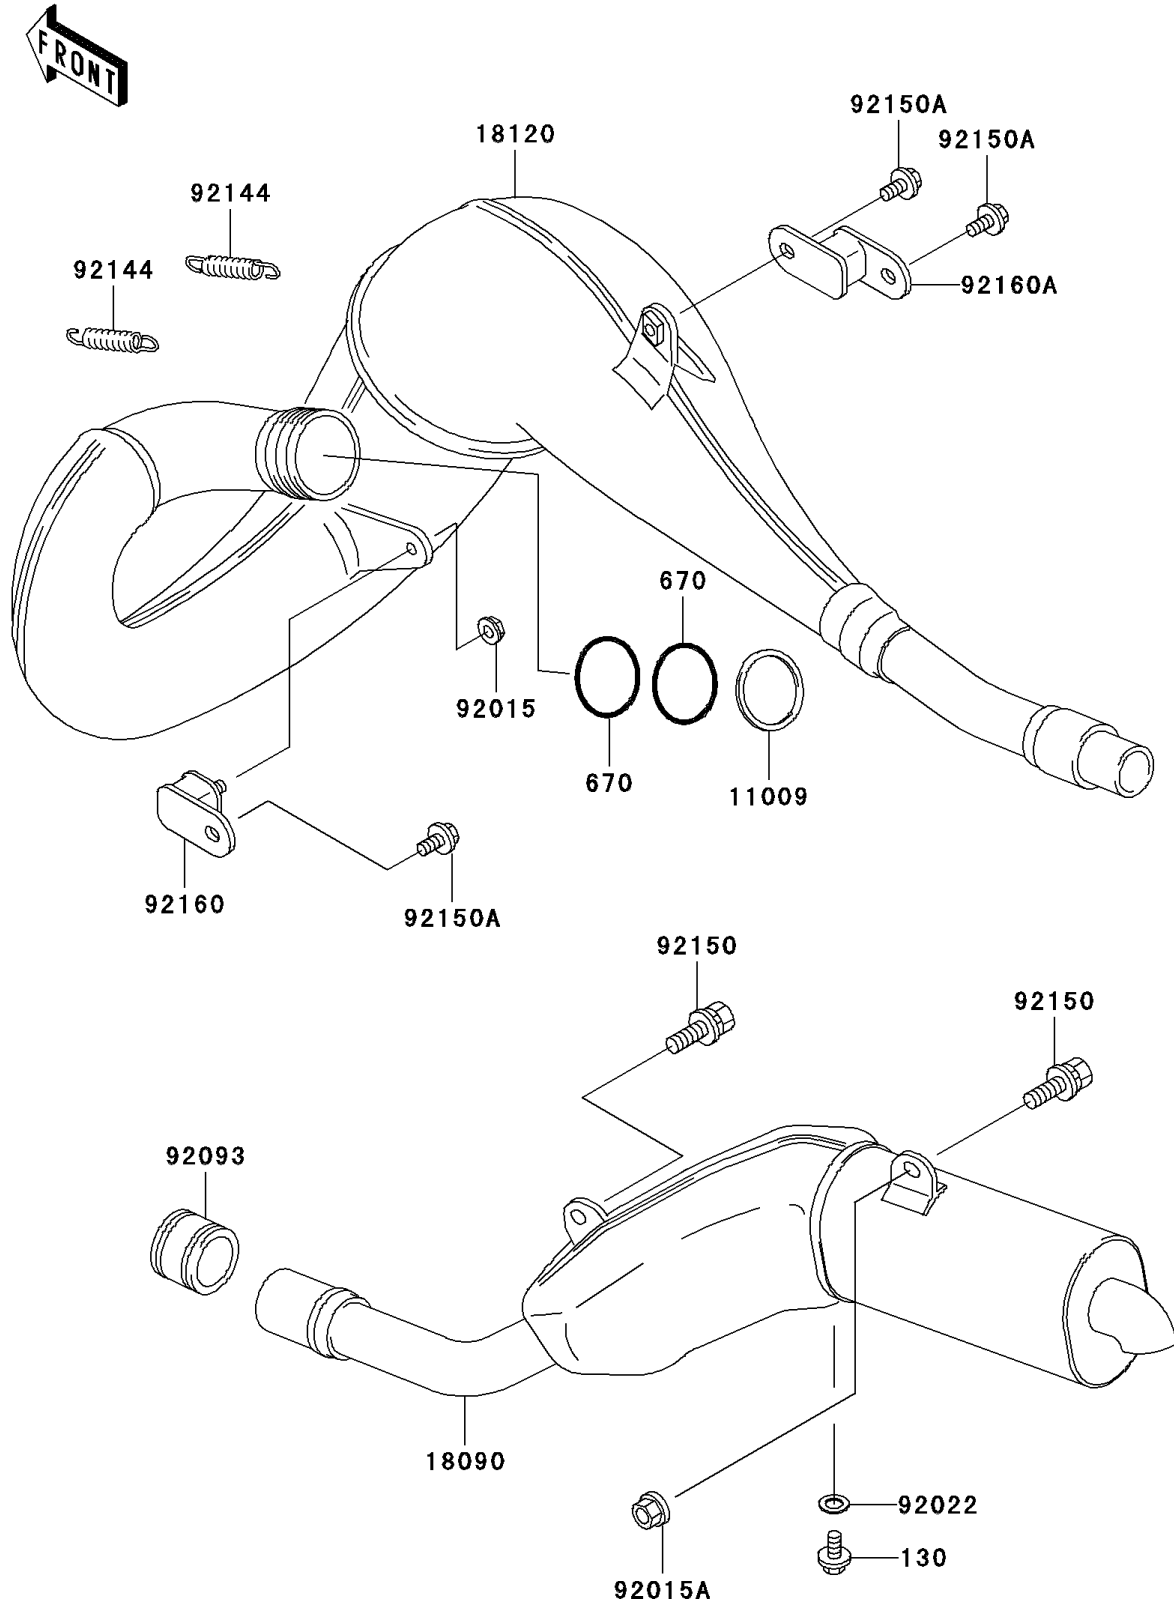

## 2003 KDX220R PARTS DIAGRAM

Muffler(s)

E1140

## 2003 KDX220R PARTS LIST

Muffler(s)

ITEM NAME	PART NUMBER	QUANTITY
BOLT-FLANGED (Ref # 130)	130J0812	1
O RING,39MM (Ref # 670)	670E3039	1
GASKET,EXHAUST PIPE (Ref # 11009)	11009-1995	1
BODY-COMP-MUFFLER (Ref # 18090)	18090-1566	1
CHAMBER-EXHAUST (Ref # 18120)	18120-1074	1
NUT,6MM (Ref # 92015)	92015-1365	1
NUT,FLANGED,LOCK,8MM (Ref # 92015A)	92015-1668	1
WASHER,8.2X14X1.0 (Ref # 92022)	92022-1488	1
SEAL,MUFFLER CONNECTING (Ref # 92093)	92093-1328	1
SPRING (Ref # 92144)	92144-1035	1
BOLT,8X20 (Ref # 92150)	92150-1859	1
BOLT,6X12 (Ref # 92150A)	92150-1891	1
DAMPER,MUFFLER,FR (Ref # 92160)	92160-1176	1
DAMPER,MUFFLER,RR (Ref # 92160A)	92160-1201	1