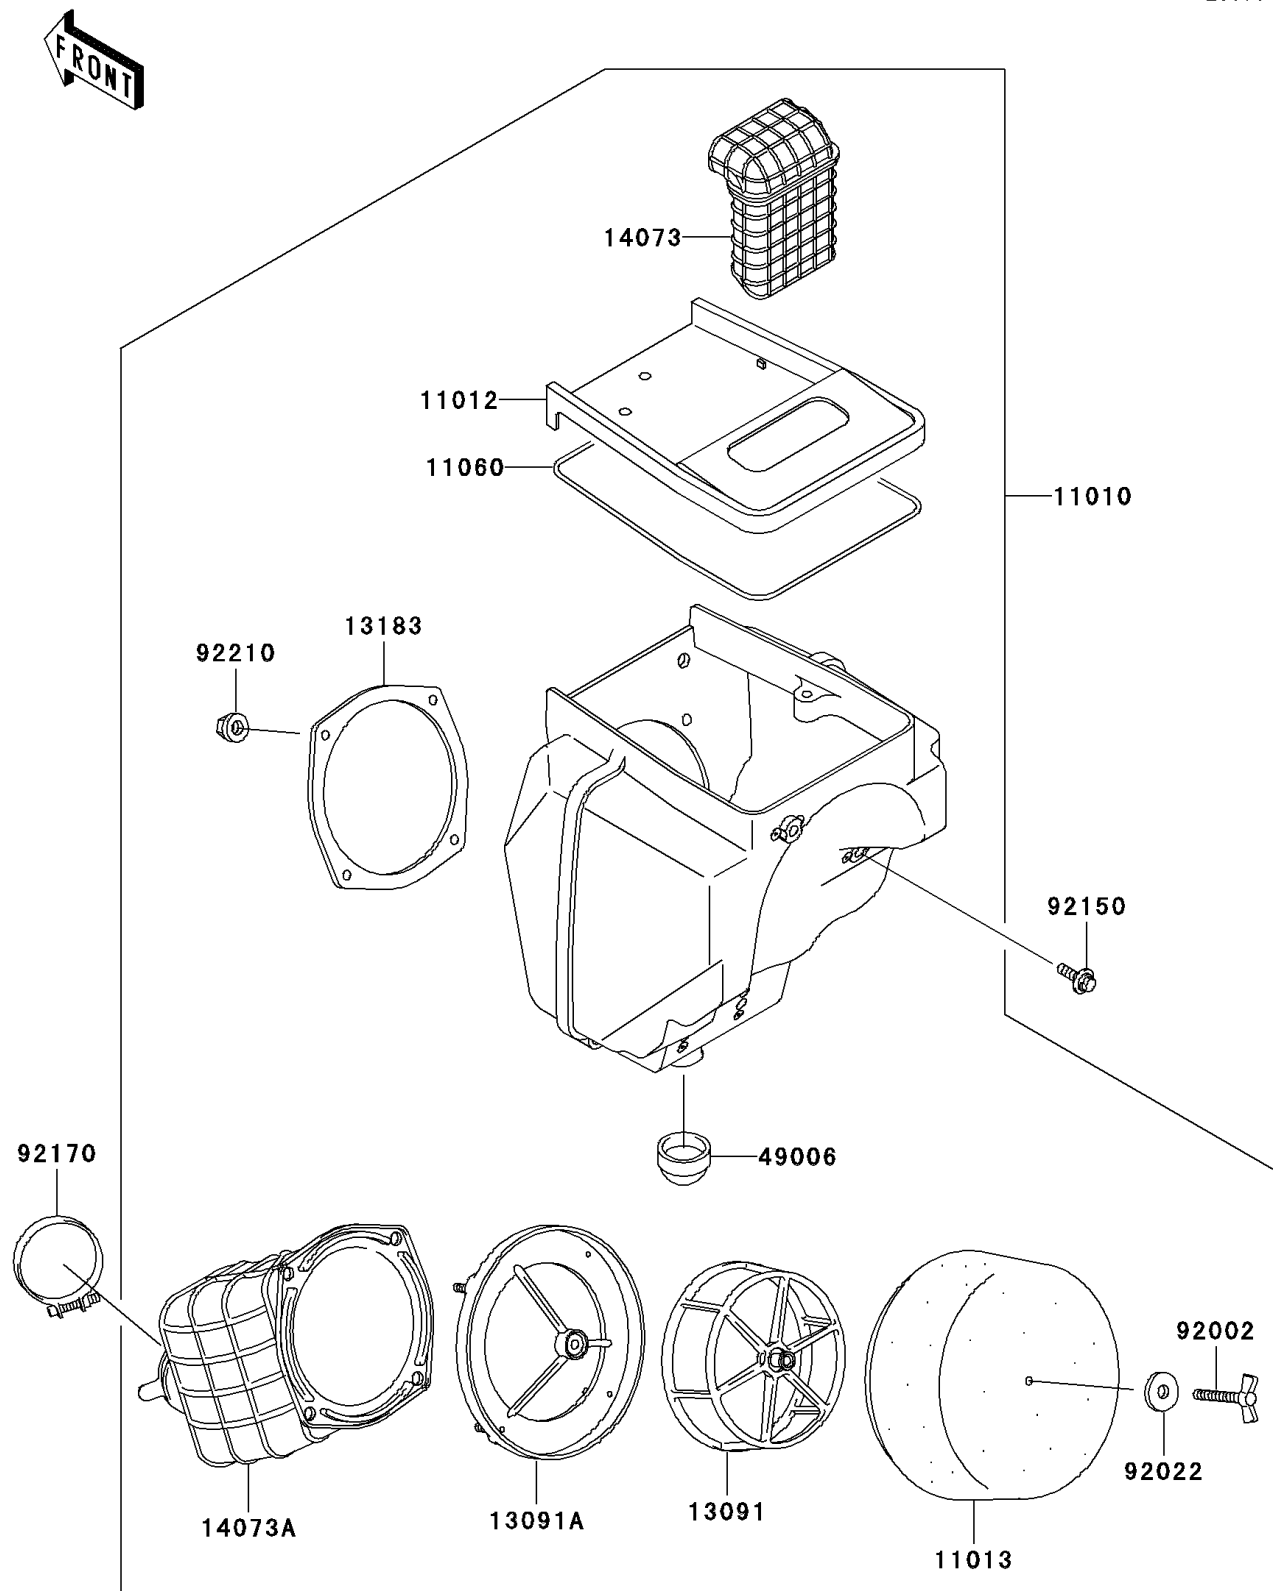

2005 KDX220R PARTS DIAGRAM

Air Cleaner

E1130

2005 KDX220R PARTS LIST

Air Cleaner

ITEM NAME	PART NUMBER	QUANTITY
FILTER-ASSY-AIR (Ref # 11010)	11010-1575	1
CAP,AIR FILTER (Ref # 11012)	11012-1913	1
ELEMENT-AIR FILTER (Ref # 11013)	11013-1260	1
GASKET,AIR FILTER (Ref # 11060)	11060-1664	1
HOLDER,ELEMENT (Ref # 13091)	13091-1454	1
HOLDER (Ref # 13091A)	13091-1951	1
PLATE,DUCT FITTING (Ref # 13183)	13183-1046	1
DUCT,AIR INLET (Ref # 14073)	14073-1577	1
DUCT,AIR FILTER (Ref # 14073A)	14073-1597	1
BOOT (Ref # 49006)	49006-1248	1
BOLT,WING (Ref # 92002)	92002-1719	1
WASHER,6.5X20X1.6 (Ref # 92022)	92022-125	1
BOLT,6X20 (Ref # 92150)	92150-1892	1
CLAMP,65MM (Ref # 92170)	92170-1526	1
NUT (Ref # 92210)	92210-1164	1