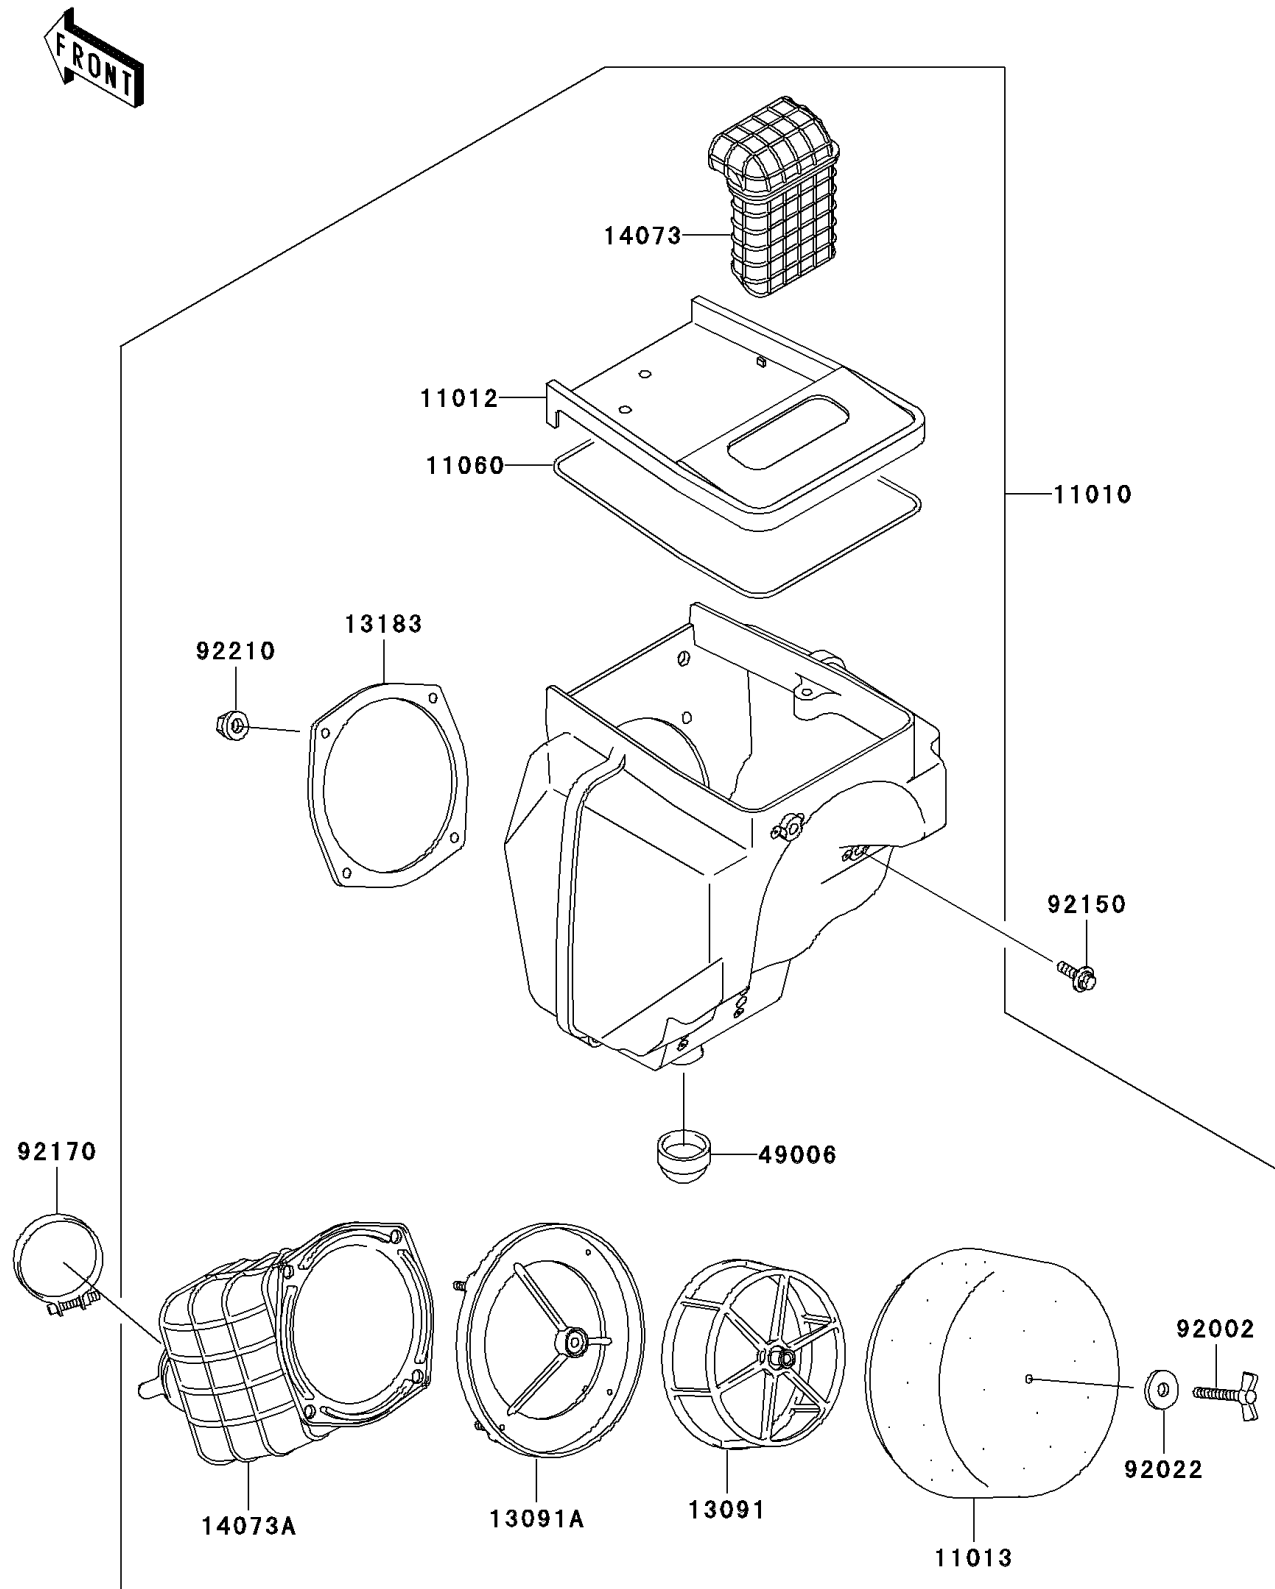

2003 KDX220R PARTS DIAGRAM

Air Cleaner

E1130

2003 KDX220R PARTS LIST

Air Cleaner

ITEM NAME	PART NUMBER	QUANTITY
FILTER-ASSY-AIR (Ref # 11010)	11010-1575	1
CAP,AIR FILTER (Ref # 11012)	11012-1913	1
ELEMENT-AIR FILTER (Ref # 11013)	11013-1260	1
GASKET,AIR FILTER (Ref # 11060)	11060-1664	1
HOLDER,ELEMENT (Ref # 13091)	13091-1454	1
HOLDER (Ref # 13091A)	13091-1951	1
PLATE,DUCT FITTING (Ref # 13183)	13183-1046	1
DUCT,AIR INLET (Ref # 14073)	14073-1577	1
DUCT,AIR FILTER (Ref # 14073A)	14073-1597	1
BOOT (Ref # 49006)	49006-1248	1
BOLT,WING (Ref # 92002)	92002-1719	1
WASHER,6.5X20X1.6 (Ref # 92022)	92022-125	1
BOLT,6X20 (Ref # 92150)	92150-1892	1
CLAMP,65MM (Ref # 92170)	92170-1526	1
NUT (Ref # 92210)	92210-1164	1