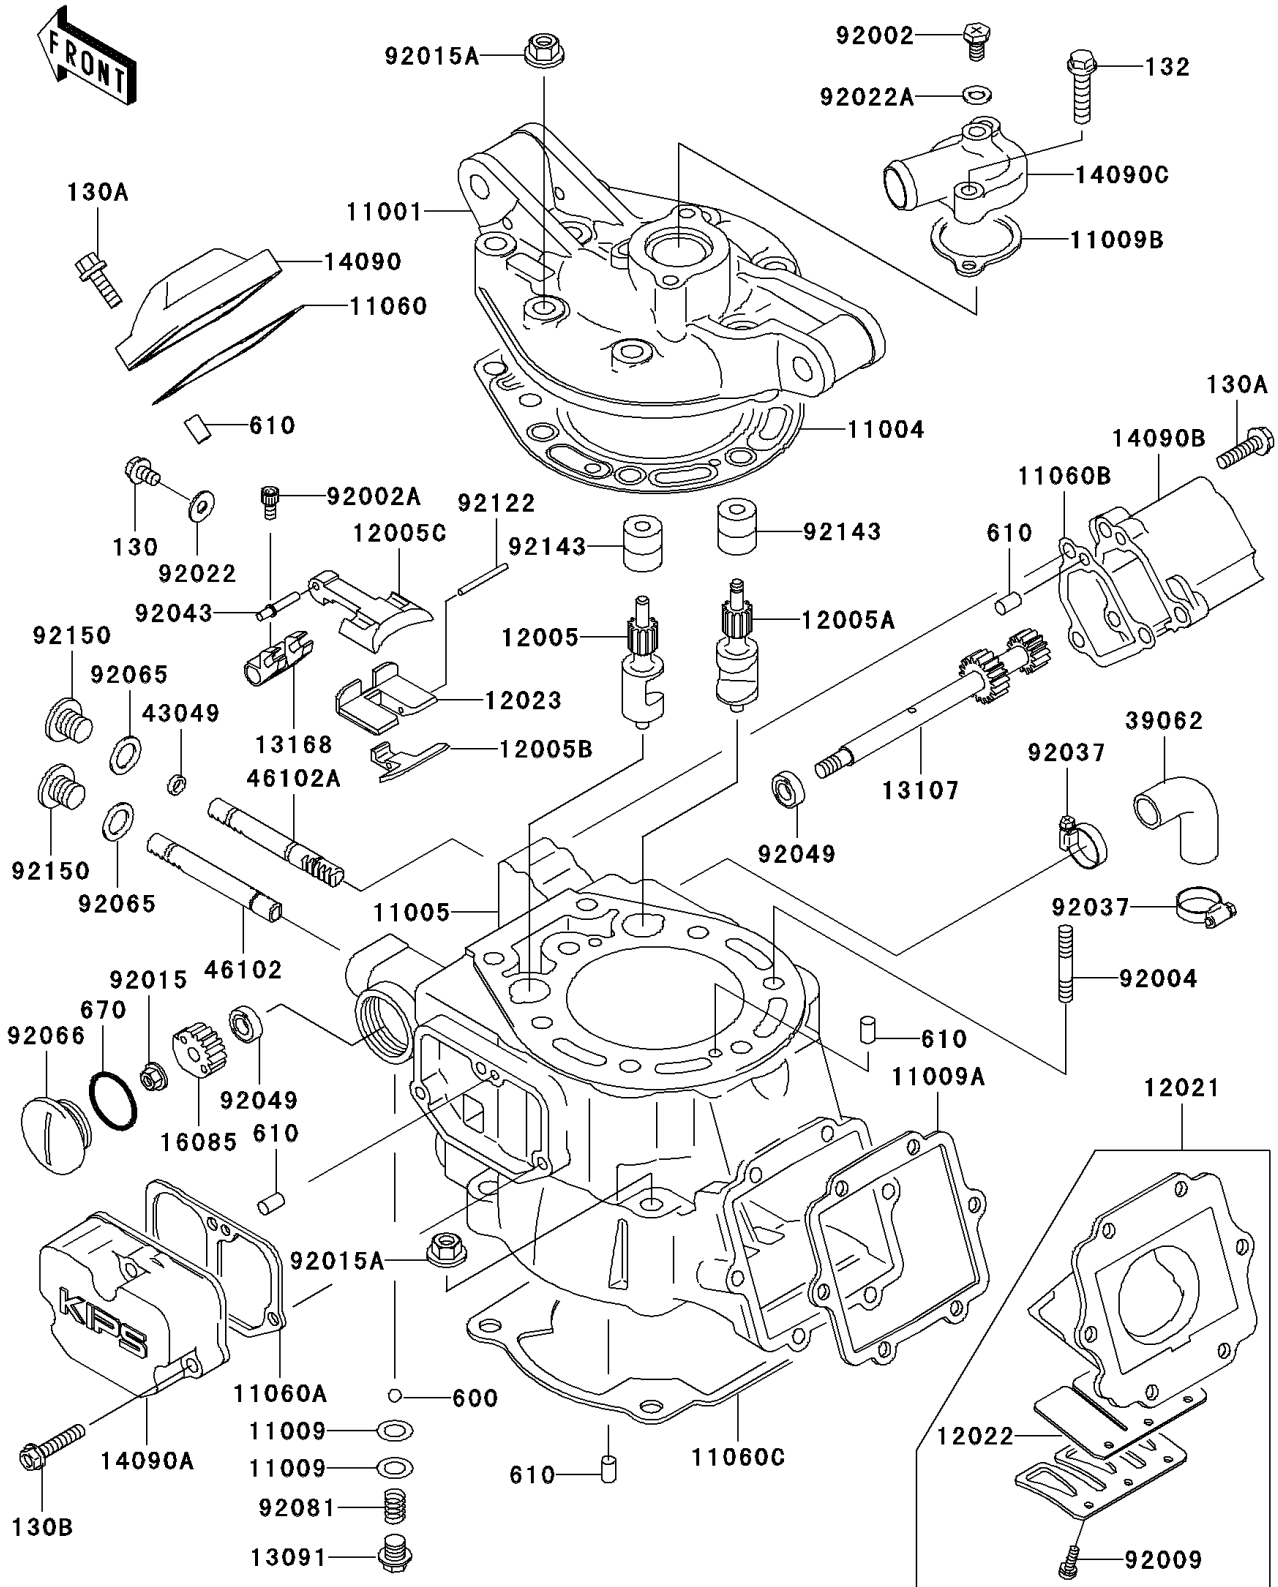

2005 KDX220R PARTS DIAGRAM

Cylinder Head/Cylinder

E1110