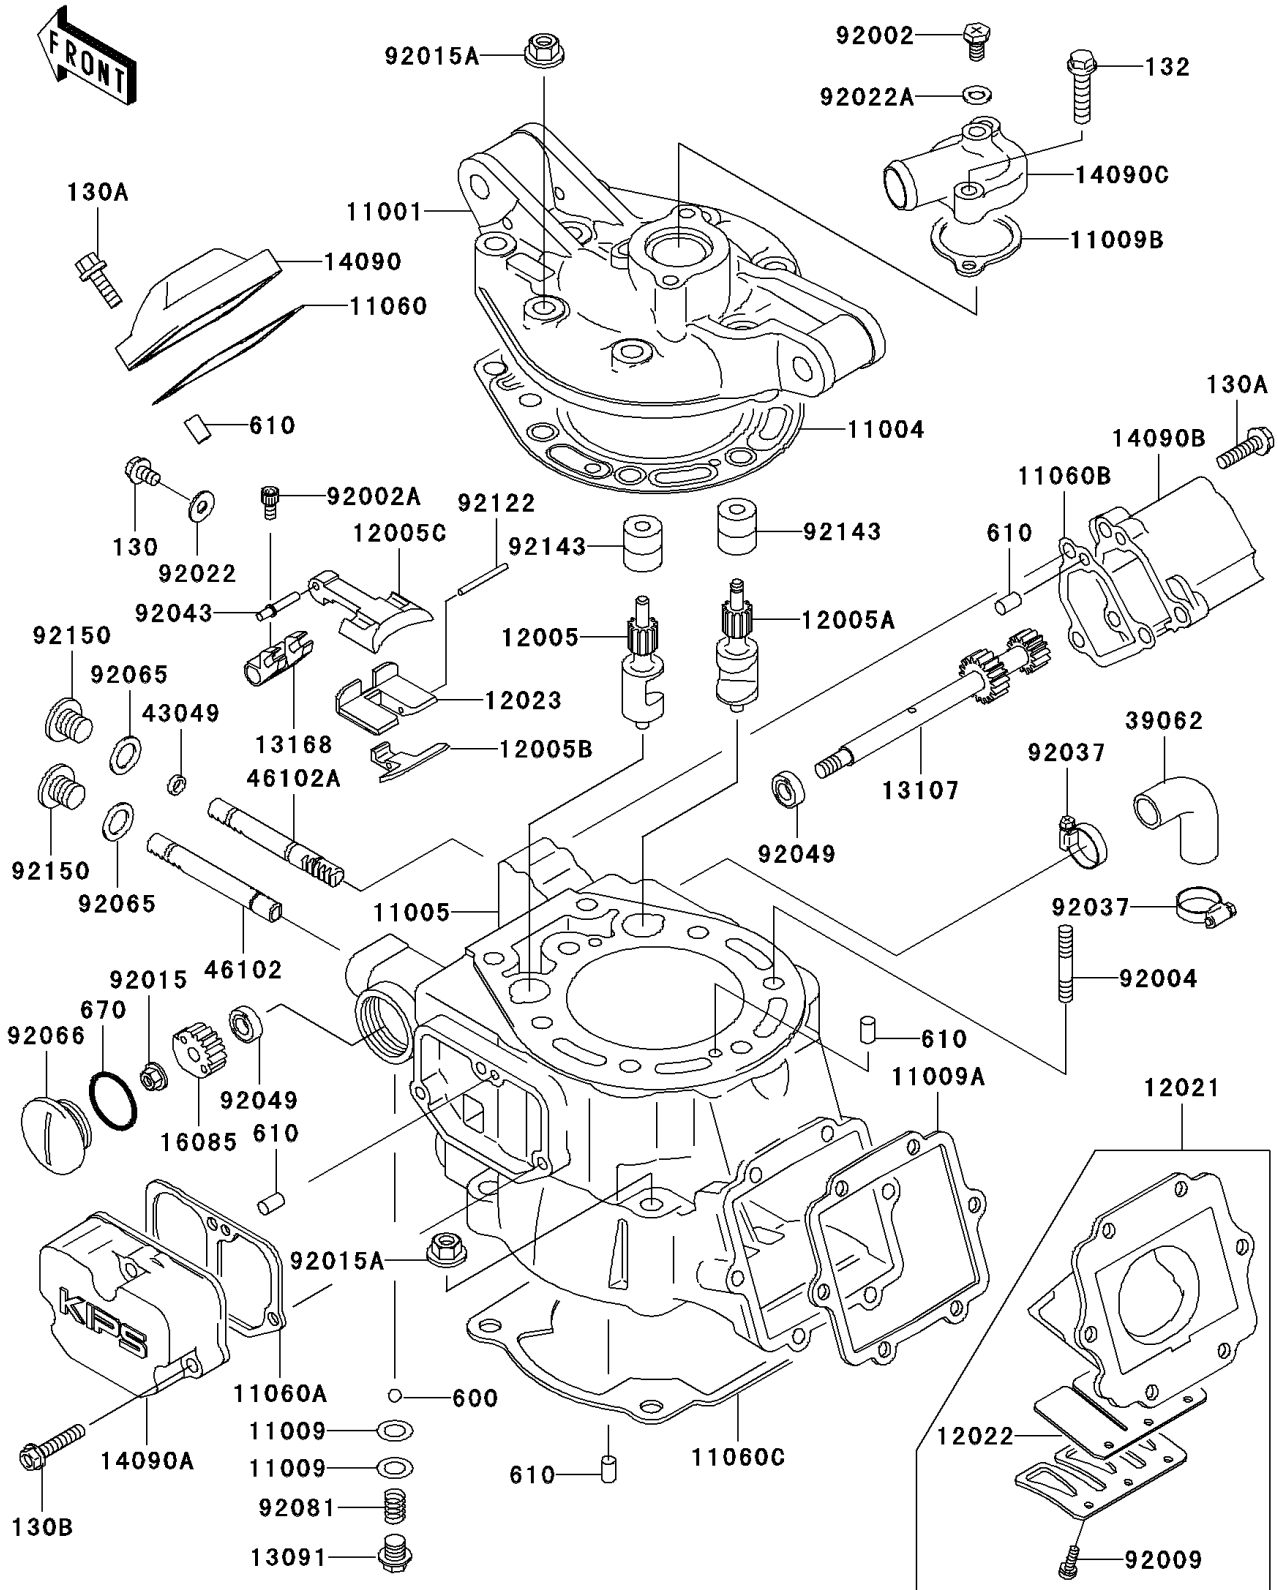

2003 KDX220R PARTS DIAGRAM

Cylinder Head/Cylinder

E1110

2003 KDX220R PARTS LIST

Cylinder Head/Cylinder

ITEM NAME	PART NUMBER	QUANTITY
HEAD-CYLINDER (Ref # 11001)	11001-1410	1
GASKET-HEAD (Ref # 11004)	11004-1299	1
CYLINDER-ENGINE (Ref # 11005)	11005-1744	1
GASKET,8.2X14X1.0 (Ref # 11009)	11009-1344	1
GASKET,REED VALVE (Ref # 11009A)	11009-1941	1
GASKET,ELBOW (Ref # 11009B)	11009-1993	1
GASKET,CENTER VALVE COVER (Ref # 11060)	11060-1627	1
GASKET,RESONATOR COVER (Ref # 11060A)	11060-1628	1
GASKET,RH,COVER (Ref # 11060B)	11060-1629	1
GASKET,CYLINDER BASE (Ref # 11060C)	11060-1659	1
VALVE-EXHAUST,LH (Ref # 12005)	12005-1199	1
VALVE-EXHAUST,RH (Ref # 12005A)	12005-1200	1
VALVE-EXHAUST,MAIN (Ref # 12005B)	12005-1272	1
VALVE-EXHAUST,MAIN (Ref # 12005C)	12005-1273	1
VALVE-ASSY-REED (Ref # 12021)	12021-1067	1
VALVE-REED (Ref # 12022)	12022-1063	1
HOLDER-VALVE,MAIN (Ref # 12023)	12023-1085	1
HOLDER (Ref # 13091)	13091-1889	1
SHAFT,CENTER (Ref # 13107)	13107-1324	1
LEVER,MAIN VALVE (Ref # 13168)	13168-1499	1
COVER,CENTER VALVE (Ref # 14090)	14090-1441	1
COVER,LH RESONATOR (Ref # 14090A)	14090-1442	1
COVER,RH (Ref # 14090B)	14090-1443	1
COVER,THERMOSTAT (Ref # 14090C)	14090-1534	1
GEAR,LH VALVE ROD (Ref # 16085)	16085-1274	1
HOSE-COOLING,PUMP-CYLINDER (Ref # 39062)	39062-1419	1
PACKING (Ref # 43049)	43049-1076	1
ROD,LH (Ref # 46102)	46102-1383	1
ROD,RH (Ref # 46102A)	46102-1384	1