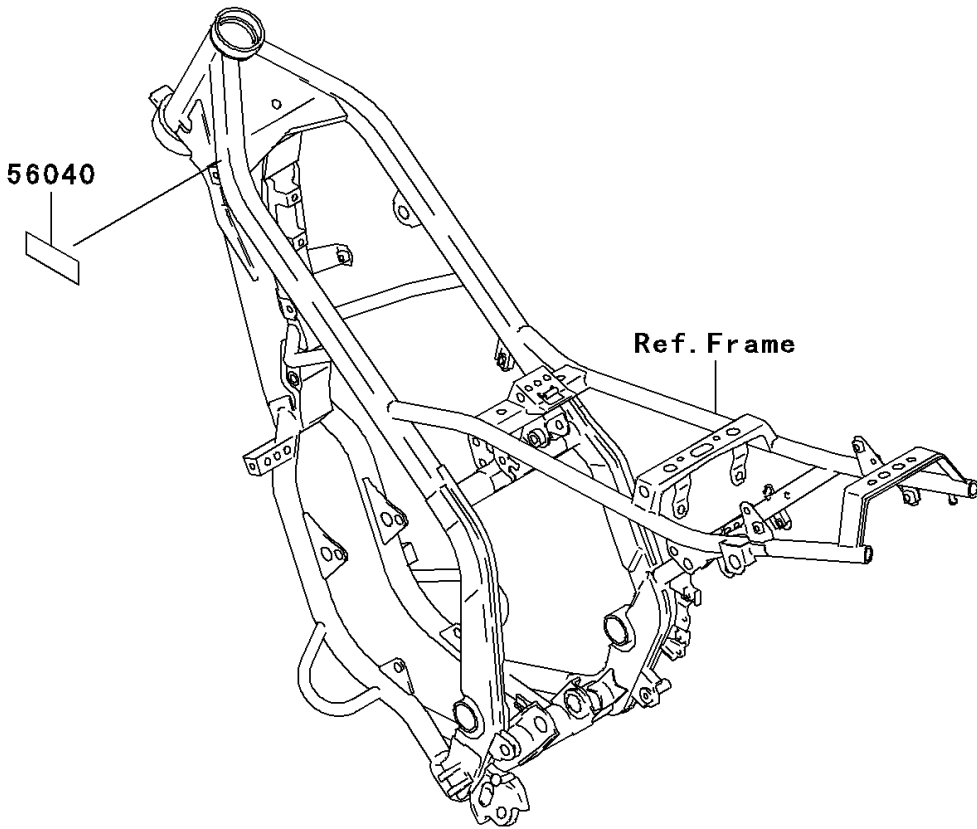

2006 KDX200 PARTS DIAGRAM

Labels

F2860

2006 KDX200 PARTS LIST

Labels

ITEM NAME	PART NUMBER	QUANTITY
LABEL,32:1 (Ref # 56030)	56030-1230	1
LABEL-WARNING,OFF-ROAD VEHICLE (Ref # 56040)	56040-1018	1