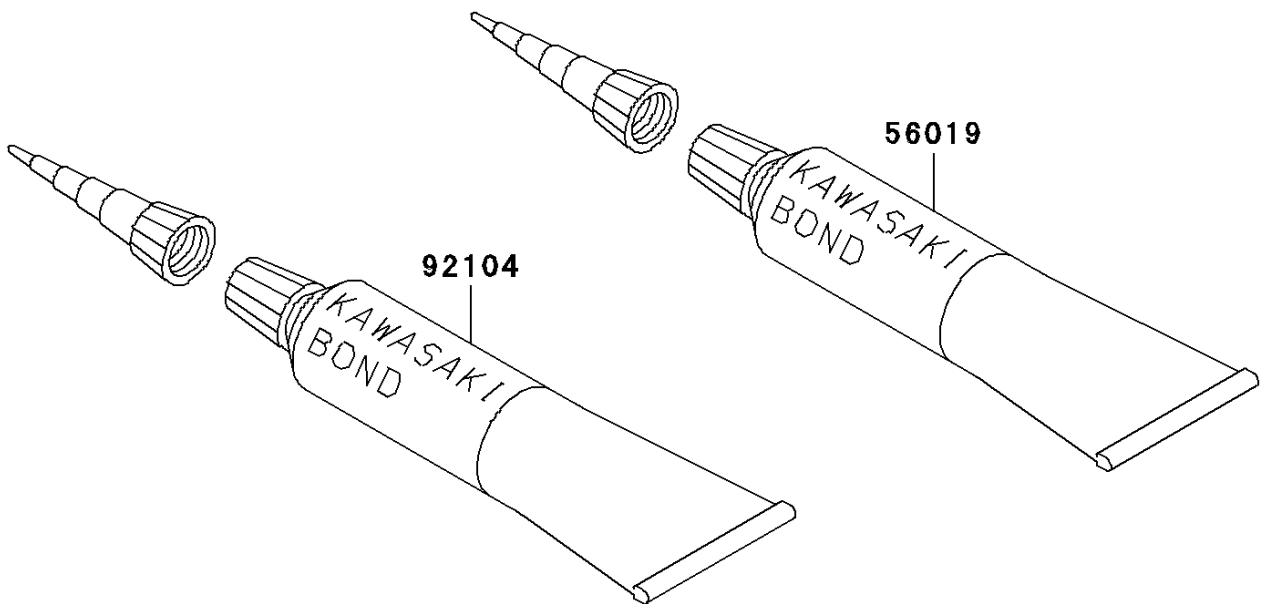

# 2006 KDX200 PARTS DIAGRAM

Owner's Tools

F2810

### Owner's Tools

ITEM NAME	PART NUMBER	QUANTITY
THREE BOND TB1211,HT/RS,WHITE (Ref # 56019)	56019-120	1
GASKET-LIQUID,TUBE,100G,SILVER (Ref # 92104)	92104-002	1
TOOL-WRENCH,BOX,21MM&SPOKE (Ref # 92110)	92110-1142	1