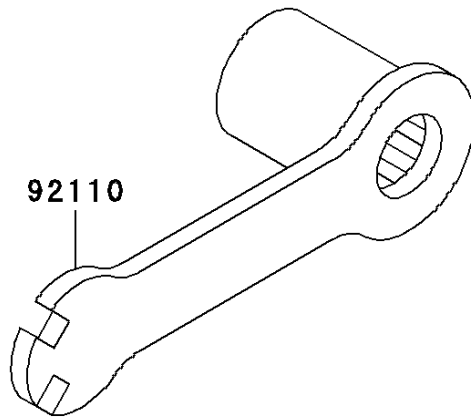

# 2006 KDX200 PARTS DIAGRAM

Owner's Tools

F2810

## 2006 KDX200 PARTS LIST

### Owner's Tools

ITEM NAME	PART NUMBER	QUANTITY
THREE BOND TB1211,HT/RS,WHITE (Ref # 56019)	56019-120	1
GASKET-LIQUID,TUBE,100G,SILVER (Ref # 92104)	92104-002	1
TOOL-WRENCH,BOX,21MM&SPOKE (Ref # 92110)	92110-1142	1