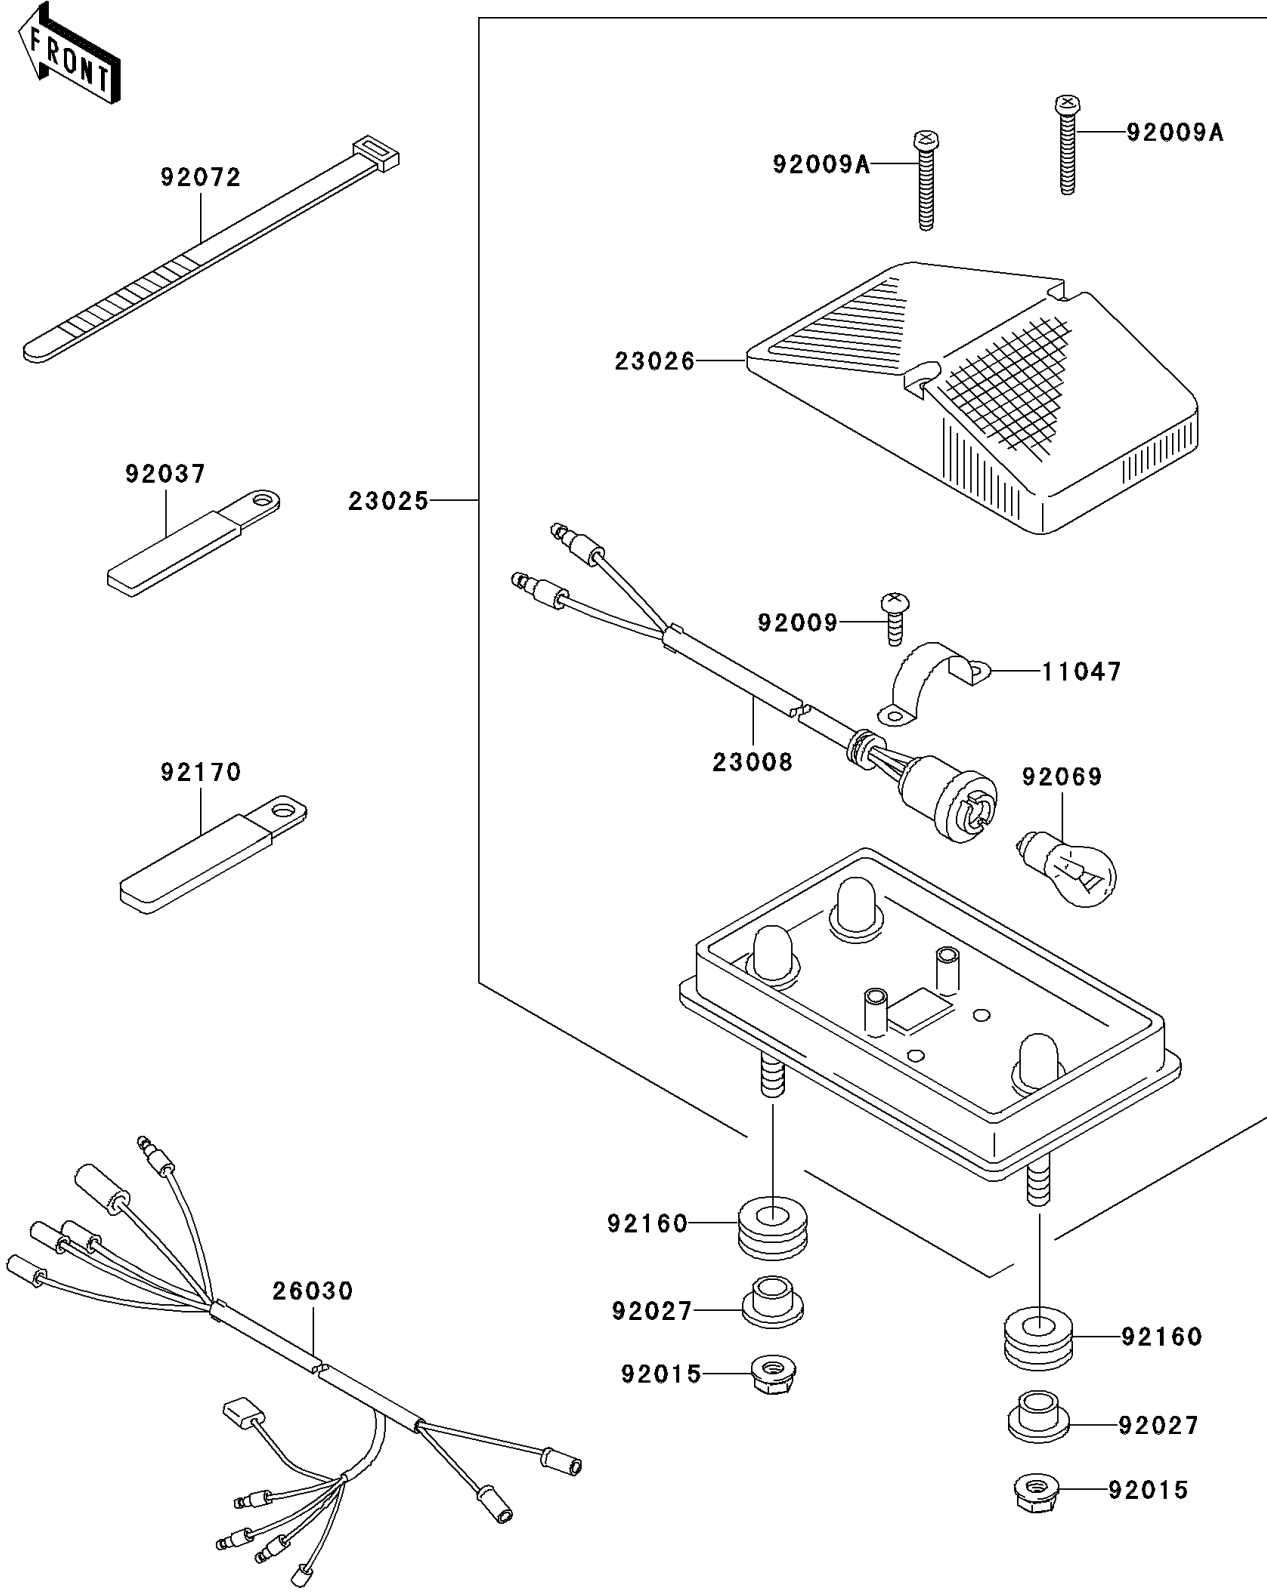

2006 KDX200 PARTS DIAGRAM

Taillight(s)

F2720

2006 KDX200 PARTS LIST

Taillight(s)

ITEM NAME	PART NUMBER	QUANTITY
BRACKET,TAIL LAMP (Ref # 11047)	11047-1238	1
SOCKET-ASSY,TAIL LAMP (Ref # 23008)	23008-1462	1
LAMP-TAIL (Ref # 23025)	23025-1215	1
LENS,TAIL LAMP (Ref # 23026)	23026-1131	1
HARNESS,MAIN (Ref # 26030)	26030-1279	1
SCREW,TAPPING,4X10 (Ref # 92009)	92009-1021	2
SCREW,TAPPING,4X30 (Ref # 92009A)	92009-1647	2
NUT,FLANGED,6MM (Ref # 92015)	92015-1367	3
COLLAR,L=14.1 (Ref # 92027)	92027-1920	3
CLAMP,L=60 (Ref # 92037)	92037-1069	1
BULB,12V 10W (Ref # 92069)	92069-1072	1
BAND,L=202 (Ref # 92072)	92072-1195	5
DAMPER (Ref # 92160)	92160-1167	3
CLAMP,L=150 (Ref # 92170)	92170-1114	1