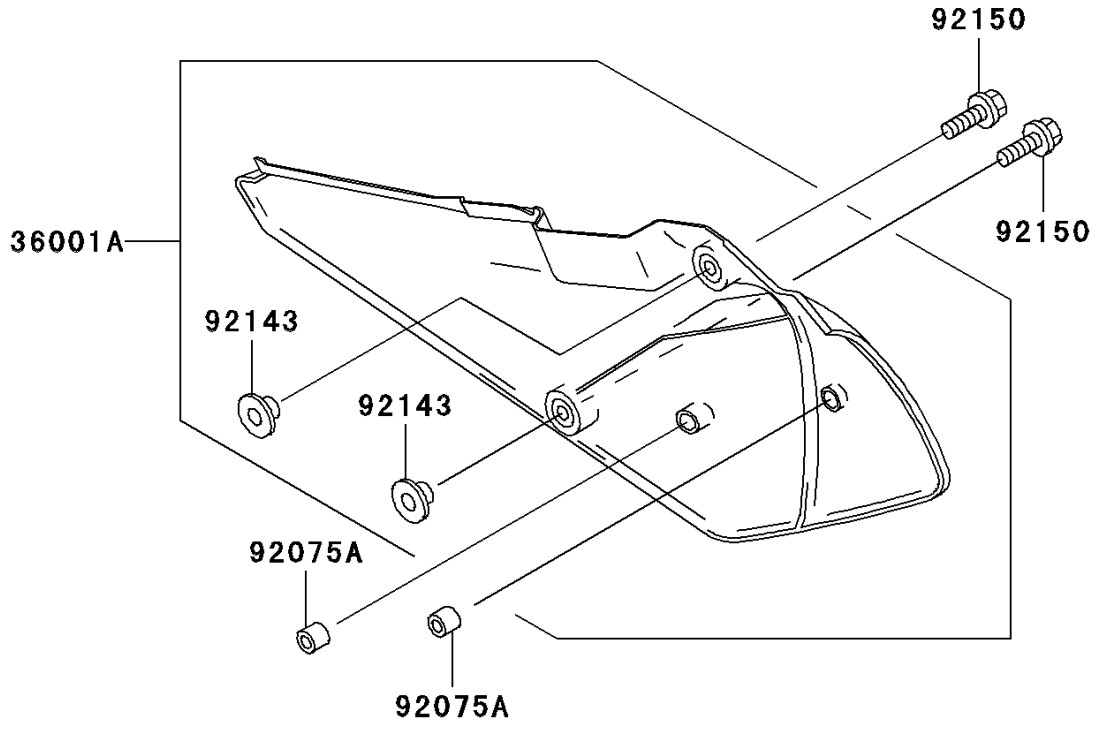

# 2006 KDX200 PARTS DIAGRAM

Side Covers/Chain Cover

F2610

## 2006 KDX200 PARTS LIST

### Side Covers/Chain Cover

ITEM NAME	PART NUMBER	QUANTITY
SCREW-ASSY (Ref # 23013)	23013-1051	1
COVER-SIDE,LH,S.WHITE (Ref # 36001)	36001-1526-266	1
COVER-SIDE,RH,S.WHITE (Ref # 36001A)	36001-1527-266	1
GROMMET (Ref # 92071)	92071-056	1
DAMPER (Ref # 92075)	92075-1967	1
DAMPER,AIR FILTER (Ref # 92075A)	92075-217	2
COLLAR (Ref # 92143)	92143-1196	3
BOLT,FLANGED,6X20 (Ref # 92150)	92150-1339	2