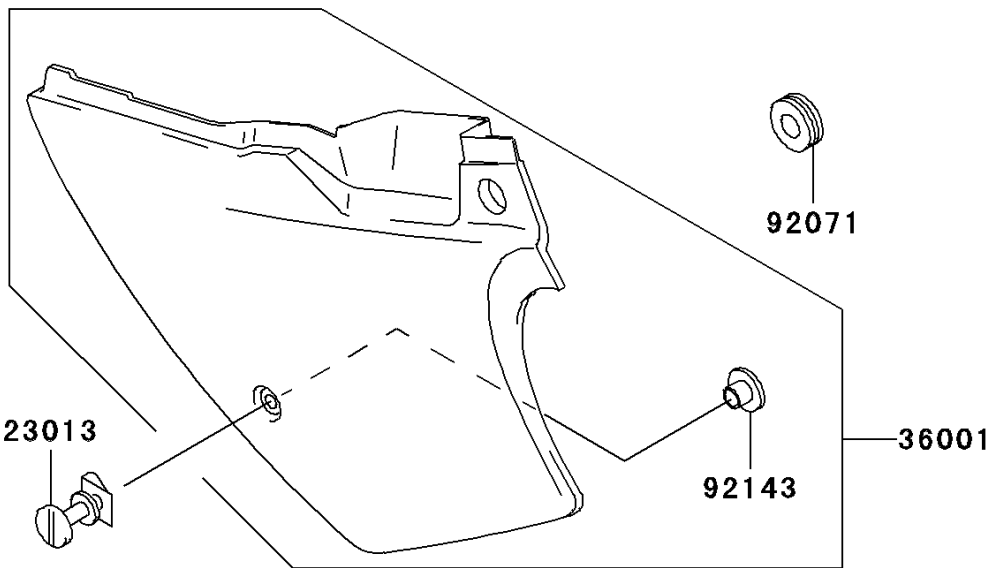

# 2006 KDX200 PARTS DIAGRAM

Side Covers/Chain Cover

F2610

### Side Covers/Chain Cover

ITEM NAME	PART NUMBER	QUANTITY
SCREW-ASSY (Ref # 23013)	23013-1051	1
COVER-SIDE,LH,S.WHITE (Ref # 36001)	36001-1526-266	1
COVER-SIDE,RH,S.WHITE (Ref # 36001A)	36001-1527-266	1
GROMMET (Ref # 92071)	92071-056	1
DAMPER (Ref # 92075)	92075-1967	1
DAMPER,AIR FILTER (Ref # 92075A)	92075-217	2
COLLAR (Ref # 92143)	92143-1196	3
BOLT,FLANGED,6X20 (Ref # 92150)	92150-1339	2