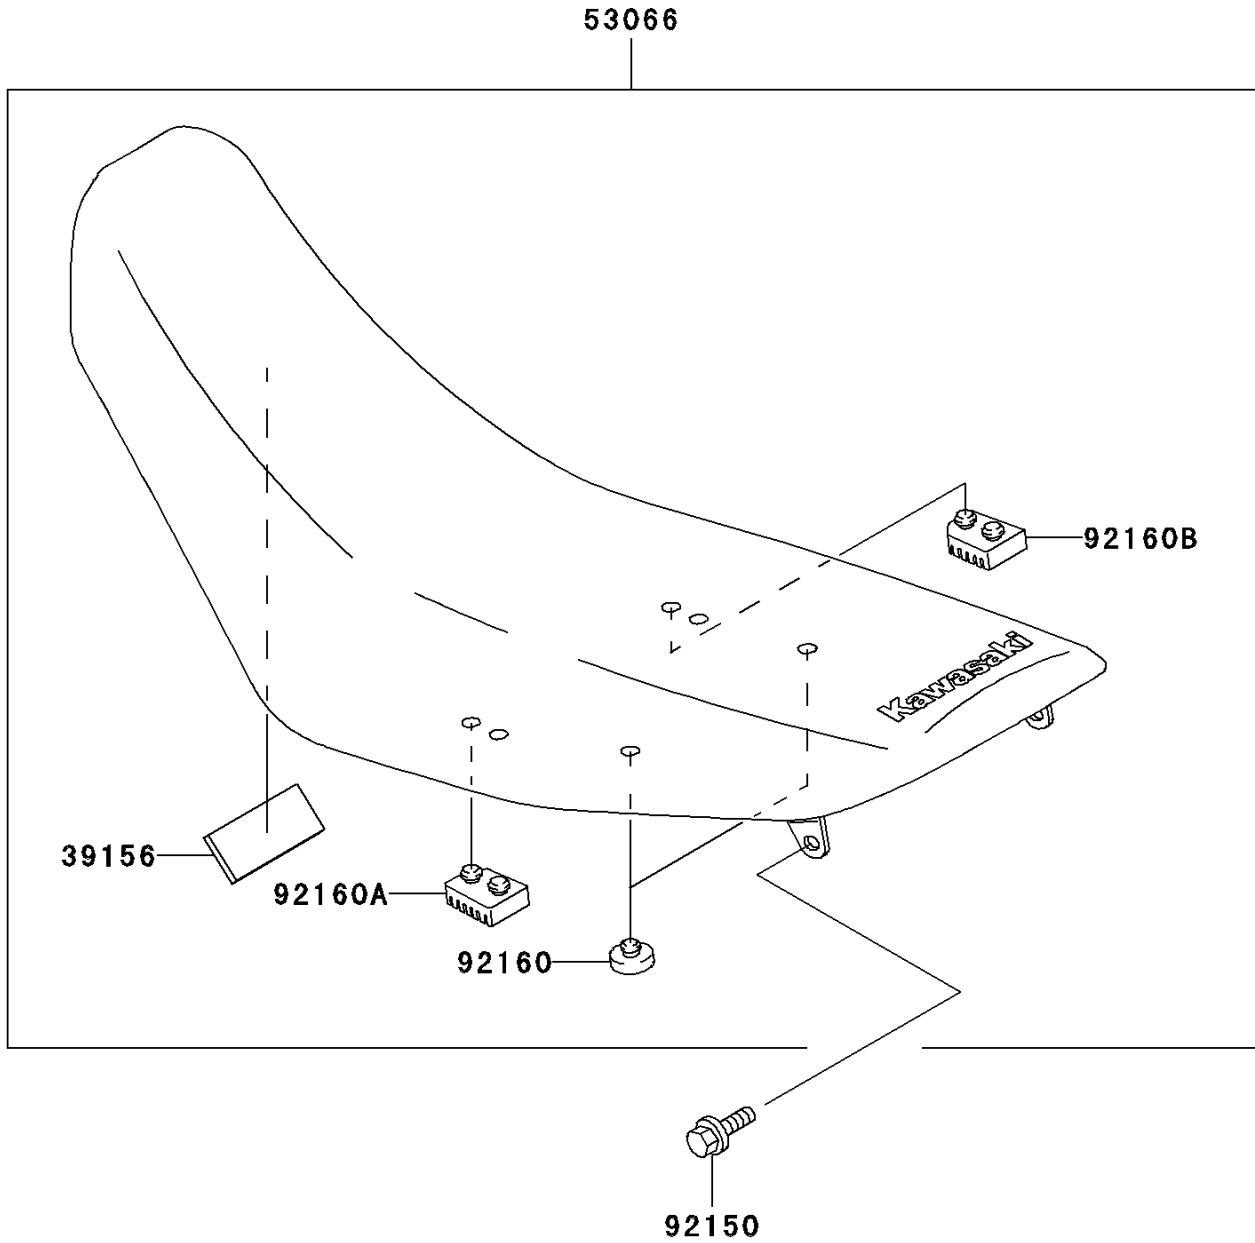

2006 KDX200 PARTS DIAGRAM

Seat

F2510

2006 KDX200 PARTS LIST

Seat

ITEM NAME	PART NUMBER	QUANTITY
PAD (Ref # 39156)	39156-1419	1
SEAT-ASSY,DUAL,GREEN/BLACK (Ref # 53066)	53066-0107-336	1
BOLT,6X14 (Ref # 92150)	92150-1340	1
DAMPER (Ref # 92160)	92160-1396	2
DAMPER,SEAT,LH (Ref # 92160A)	92160-1575	1
DAMPER,SEAT,RH (Ref # 92160B)	92160-1576	1