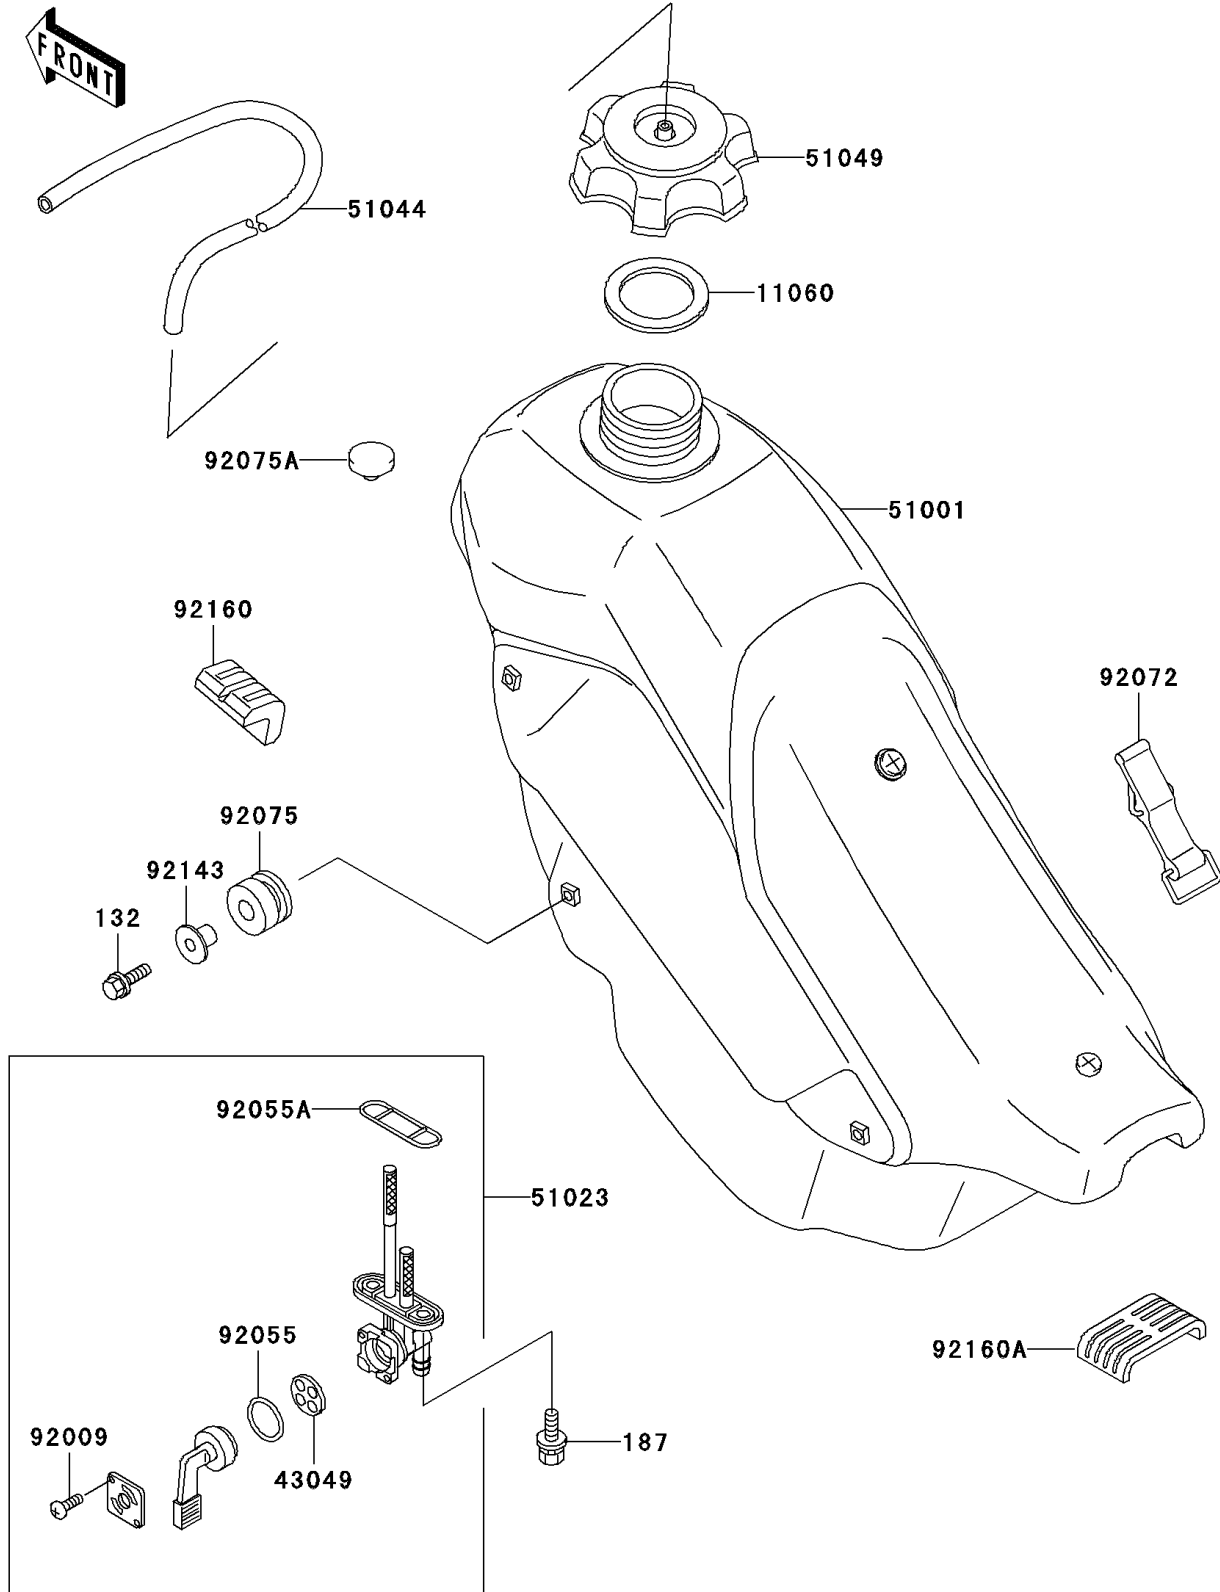

2006 KDX200 PARTS DIAGRAM

Fuel Tank

F2410

2006 KDX200 PARTS LIST

Fuel Tank

ITEM NAME	PART NUMBER	QUANTITY
BOLT-FLANGED-SMALL,6X20 (Ref # 132)	132G0620	2
BOLT-UPSET-WSP,6X16 (Ref # 187)	187B0616	2
GASKET,FUEL TANK CAP (Ref # 11060)	11060-1340	1
PACKING,VALVE (Ref # 43049)	43049-1102	1
TANK-COMP-FUEL,F.BLACK (Ref # 51001)	51001-1668-6Z	1
TAP-ASSY,FUEL (Ref # 51023)	51023-1359	1
TUBE-ASSY (Ref # 51044)	51044-1185	1
CAP-TANK,FUEL (Ref # 51049)	51049-1108	1
SCREW,3X5 (Ref # 92009)	92009-1123	2
RING-O,FUEL TAP LEVER (Ref # 92055)	92055-1111	1
RING-O,FUEL TAP PACKING (Ref # 92055A)	92055-1348	1
BAND,FUEL TANK (Ref # 92072)	92072-1229	1
DAMPER,RUBBER (Ref # 92075)	92075-1123	2
DAMPER (Ref # 92075A)	92075-281	1
COLLAR (Ref # 92143)	92143-1353	2
DAMPER,FUEL TANK (Ref # 92160)	92160-1328	4
DAMPER,FUEL TANK,RR (Ref # 92160A)	92160-1397	1