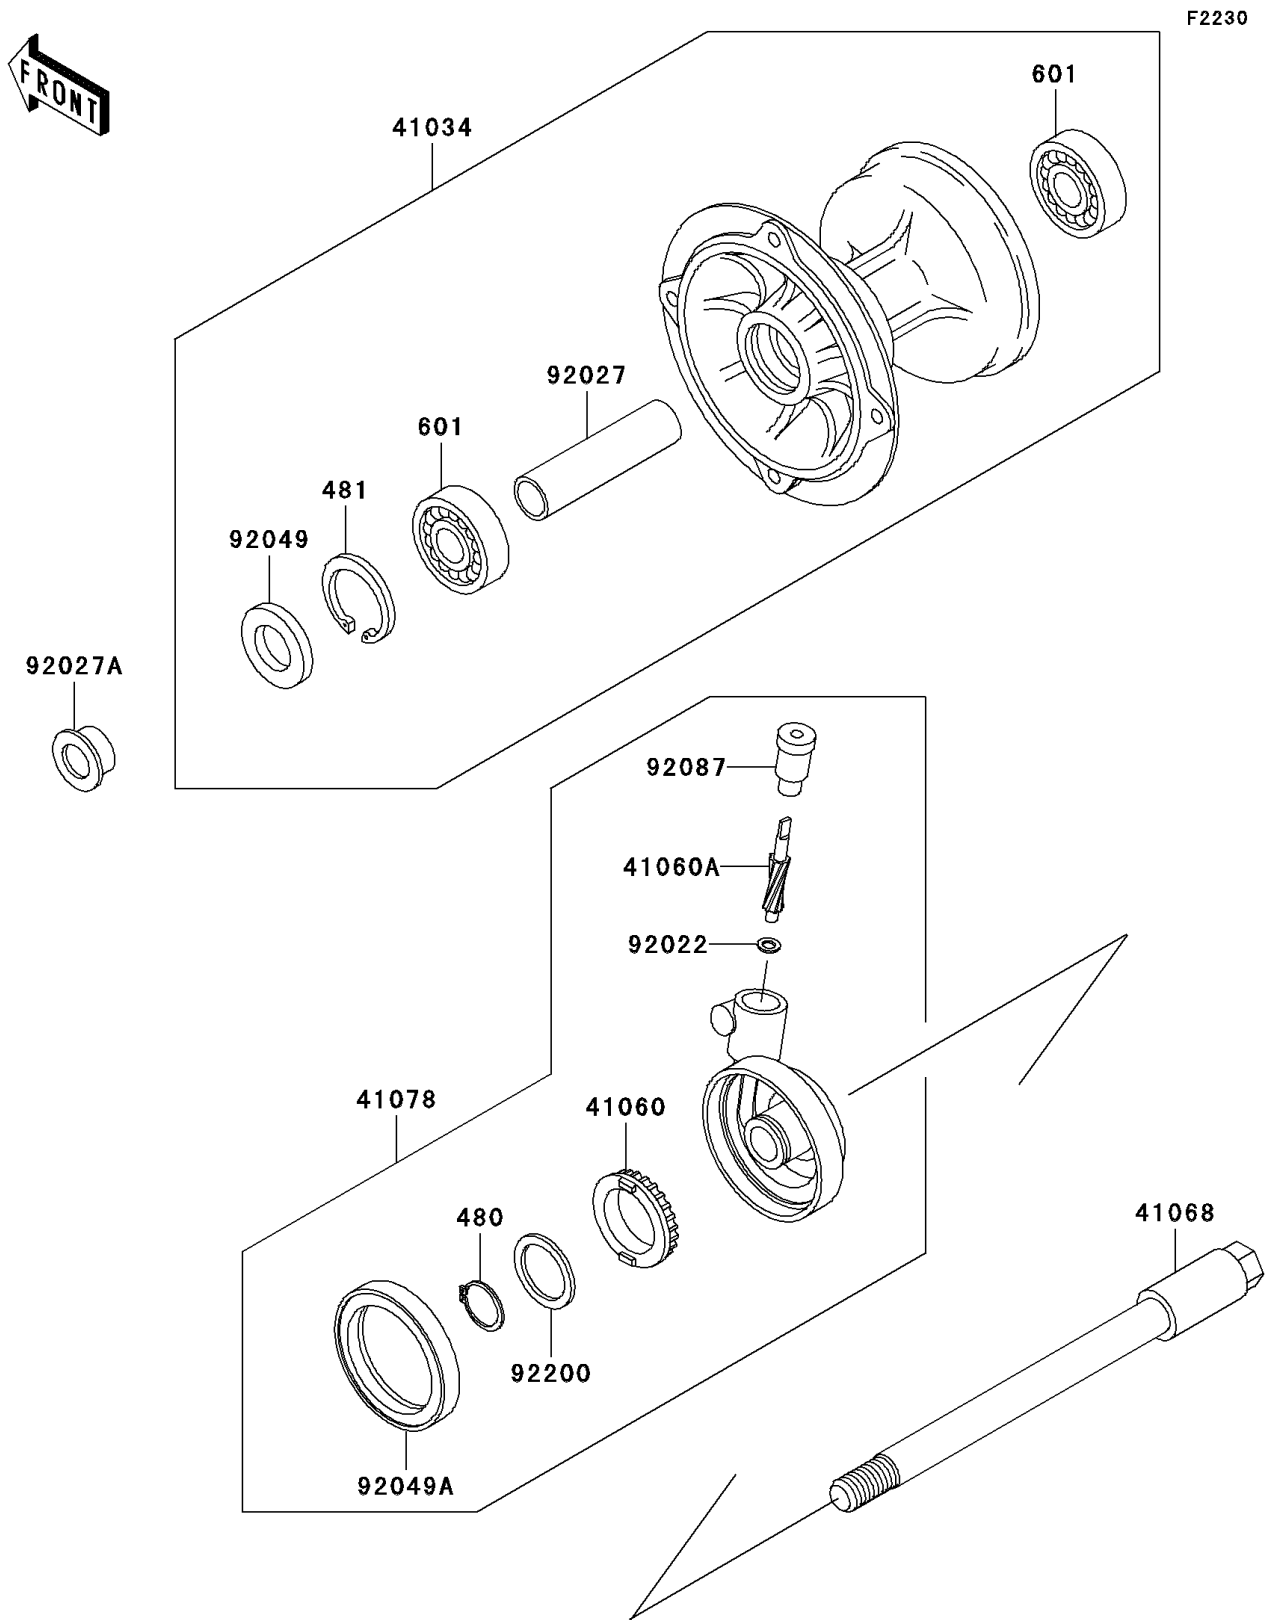

2006 KDX200 PARTS DIAGRAM

Front Hub

2006 KDX200 PARTS LIST

Front Hub

ITEM NAME	PART NUMBER	QUANTITY
CIRCLIP-TYPE-C,24MM (Ref # 480)	480J2400	1
CIRCLIP-TYPE-C,35MM (Ref # 481)	481J3500	1
BEARING-BALL,#6202UG (Ref # 601)	601B6202UG	2
DRUM-ASSY,FRONT BRAKE (Ref # 41034)	41034-1217	1
GEAR-METER SCREW,25T (Ref # 41060)	41060-1143	1
GEAR-METER SCREW,8T (Ref # 41060A)	41060-1144	1
AXLE,FR (Ref # 41068)	41068-0013	1
CASE-ASSY-METER GEAR (Ref # 41078)	41078-1095	1
WASHER,5X9.5X0.8 (Ref # 92022)	92022-1511	1
COLLAR,15.2X22.2X75 (Ref # 92027)	92027-1958	1
COLLAR,L=12 (Ref # 92027A)	92027-1959	1
SEAL-OIL,MH20354.5 (Ref # 92049)	92049-1176	1
SEAL-OIL,SDD 50 62 7 (Ref # 92049A)	92049-1399	1
BUSHING-METER GEAR (Ref # 92087)	92087-1060	1
WASHER,24X31X0.8 (Ref # 92200)	92200-1137	1