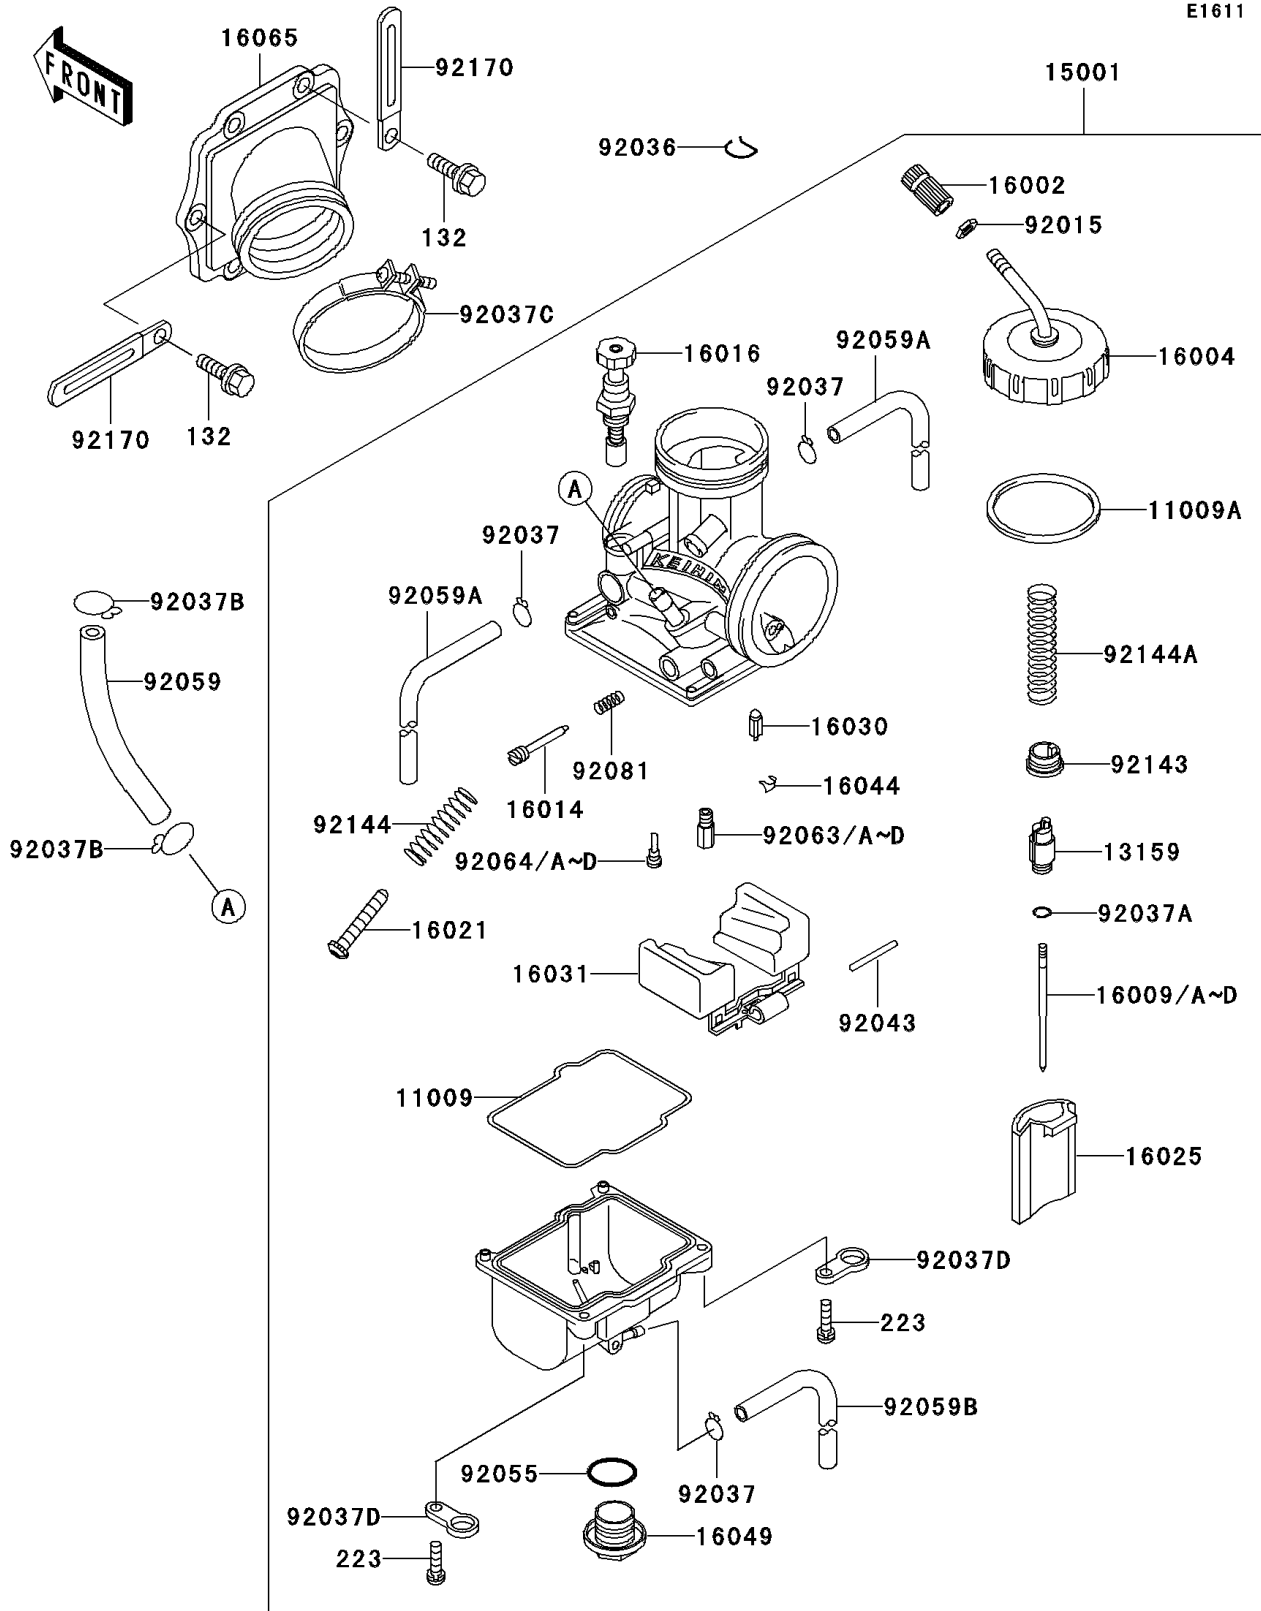

2006 KDX200 PARTS DIAGRAM

Carburetor

E1611