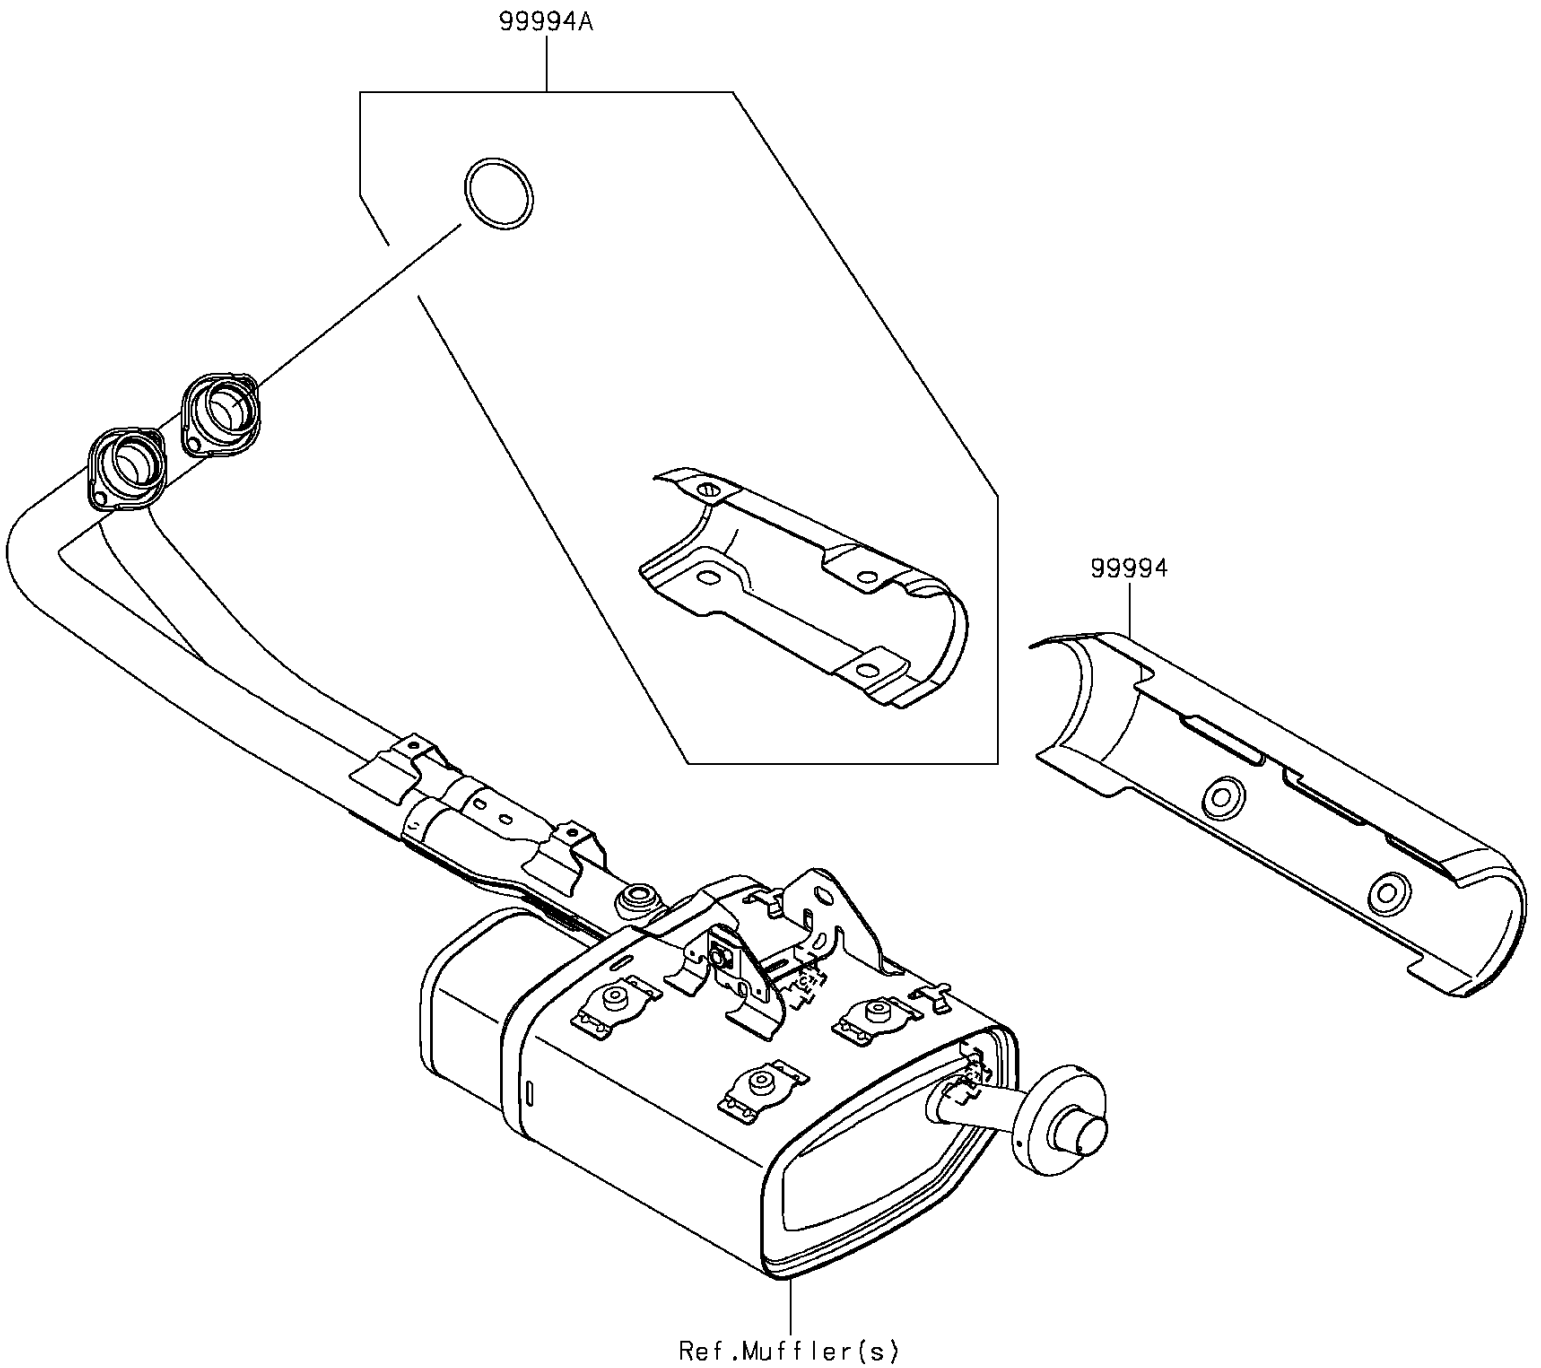

2016 VULCAN[®] S ABS PARTS DIAGRAM

Accessory(Muffler Cover)

F2910

2016 VULCAN® S ABS PARTS LIST

Accessory(Muffler Cover)

ITEM NAME	PART NUMBER	QUANTITY
-----------	-------------	----------