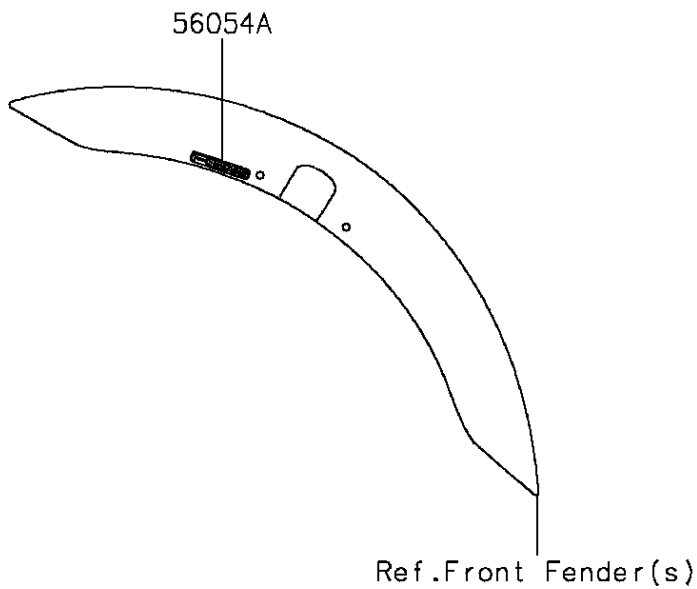

# 2016 VULCAN® S ABS PARTS DIAGRAM

Decals(Orange)(BGF)

F2861D

## 2016 VULCAN® S ABS PARTS LIST

Decals(Orange)(BGF)

ITEM NAME	PART NUMBER	QUANTITY
-----------	-------------	----------