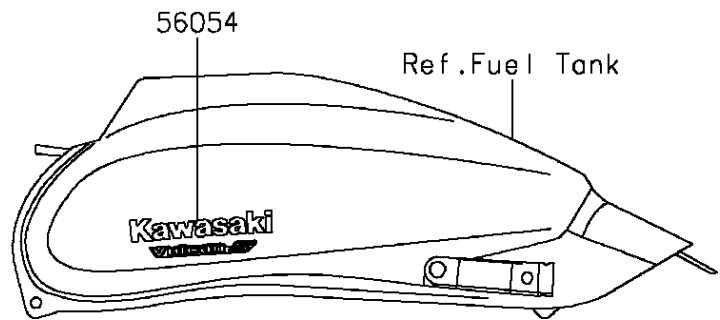

# 2016 VULCAN® S ABS PARTS DIAGRAM

Decals(Orange)(BGF)

F2861D