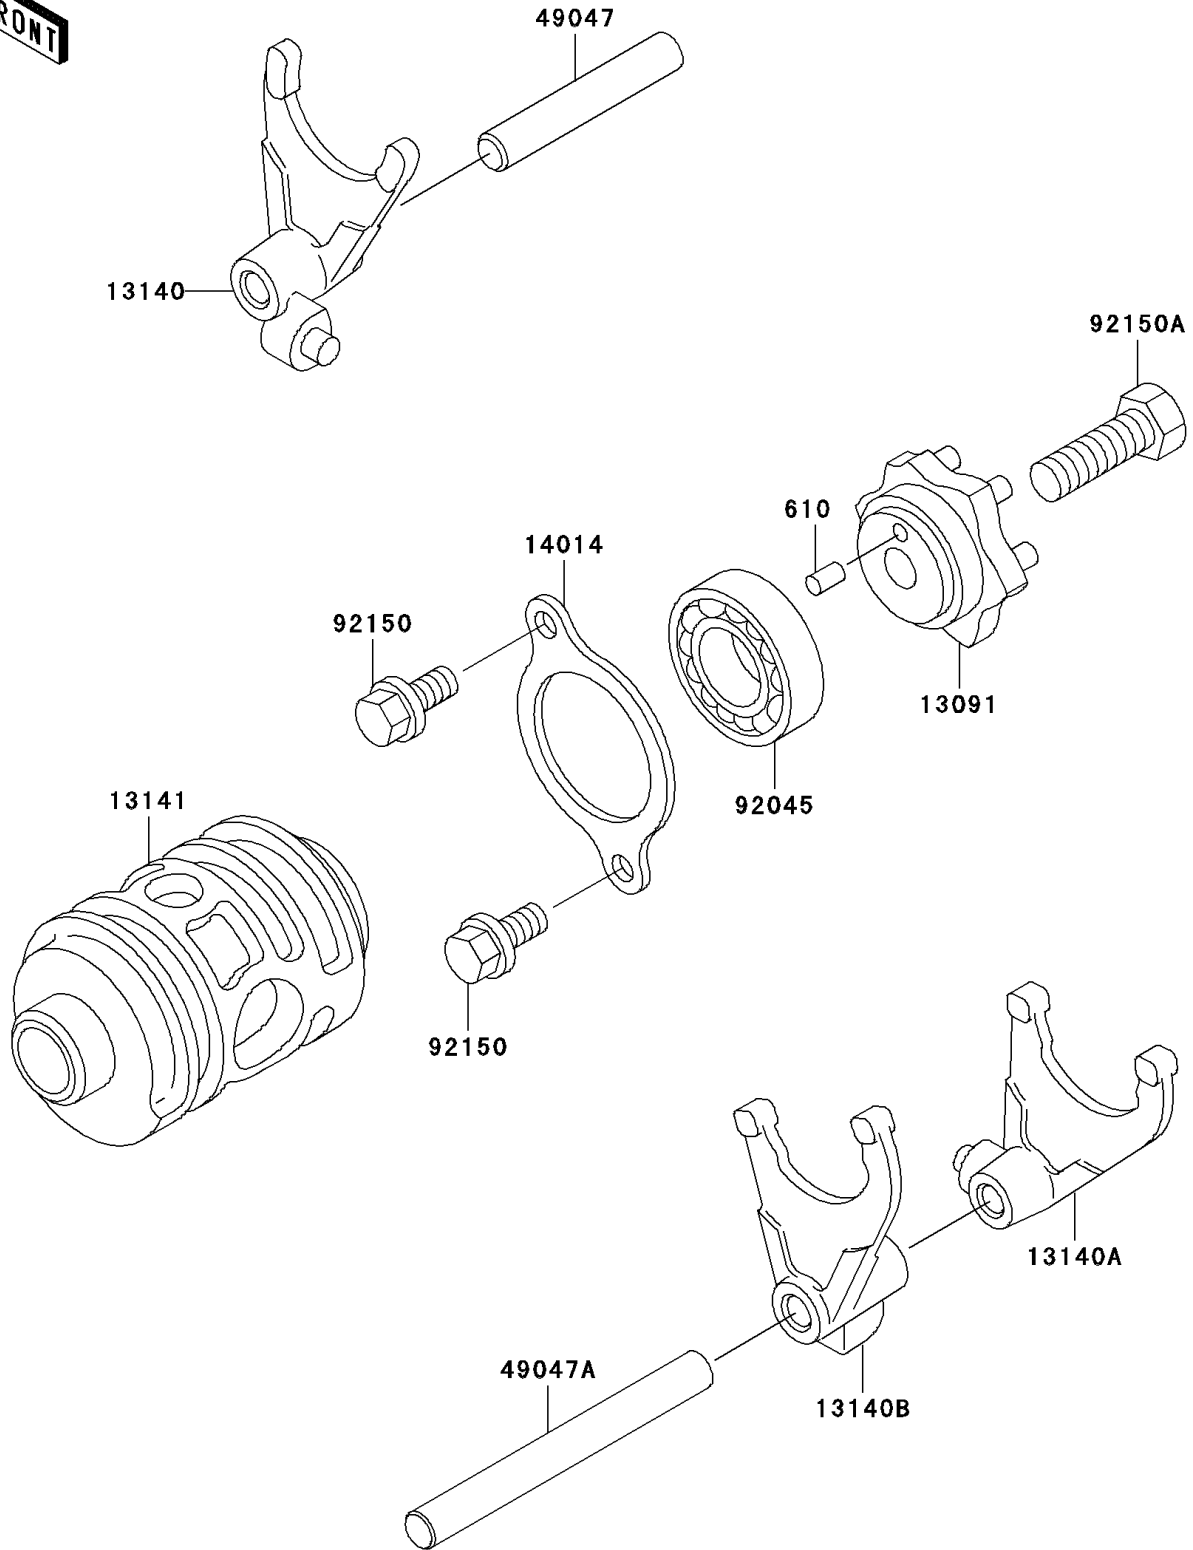

2006 KDX200 PARTS DIAGRAM

Gear Change Drum/Shift Fork(s)

E1362

2006 KDX200 PARTS LIST

Gear Change Drum/Shift Fork(s)

ITEM NAME	PART NUMBER	QUANTITY
ROLLER,4X8 (Ref # 610)	610A0408	1
HOLDER,CHANGE DRUM (Ref # 13091)	13091-1364	1
FORK-SHIFT,5TH&TOP (Ref # 13140)	13140-1074	1
FORK-SHIFT,LOW&4TH (Ref # 13140A)	13140-1243	1
FORK-SHIFT,2ND&3RD (Ref # 13140B)	13140-1244	1
DRUM-CHANGE (Ref # 13141)	13141-1117	1
PLATE-POSITION (Ref # 14014)	14014-1020	1
ROD-SHIFT,8X58 (Ref # 49047)	49047-1089	1
ROD-SHIFT,8X82.5 (Ref # 49047A)	49047-1090	1
BEARING-BALL (Ref # 92045)	92045-1319	1
BOLT,6X12 (Ref # 92150)	92150-1868	2
BOLT,8X25 (Ref # 92150A)	92150-1911	1