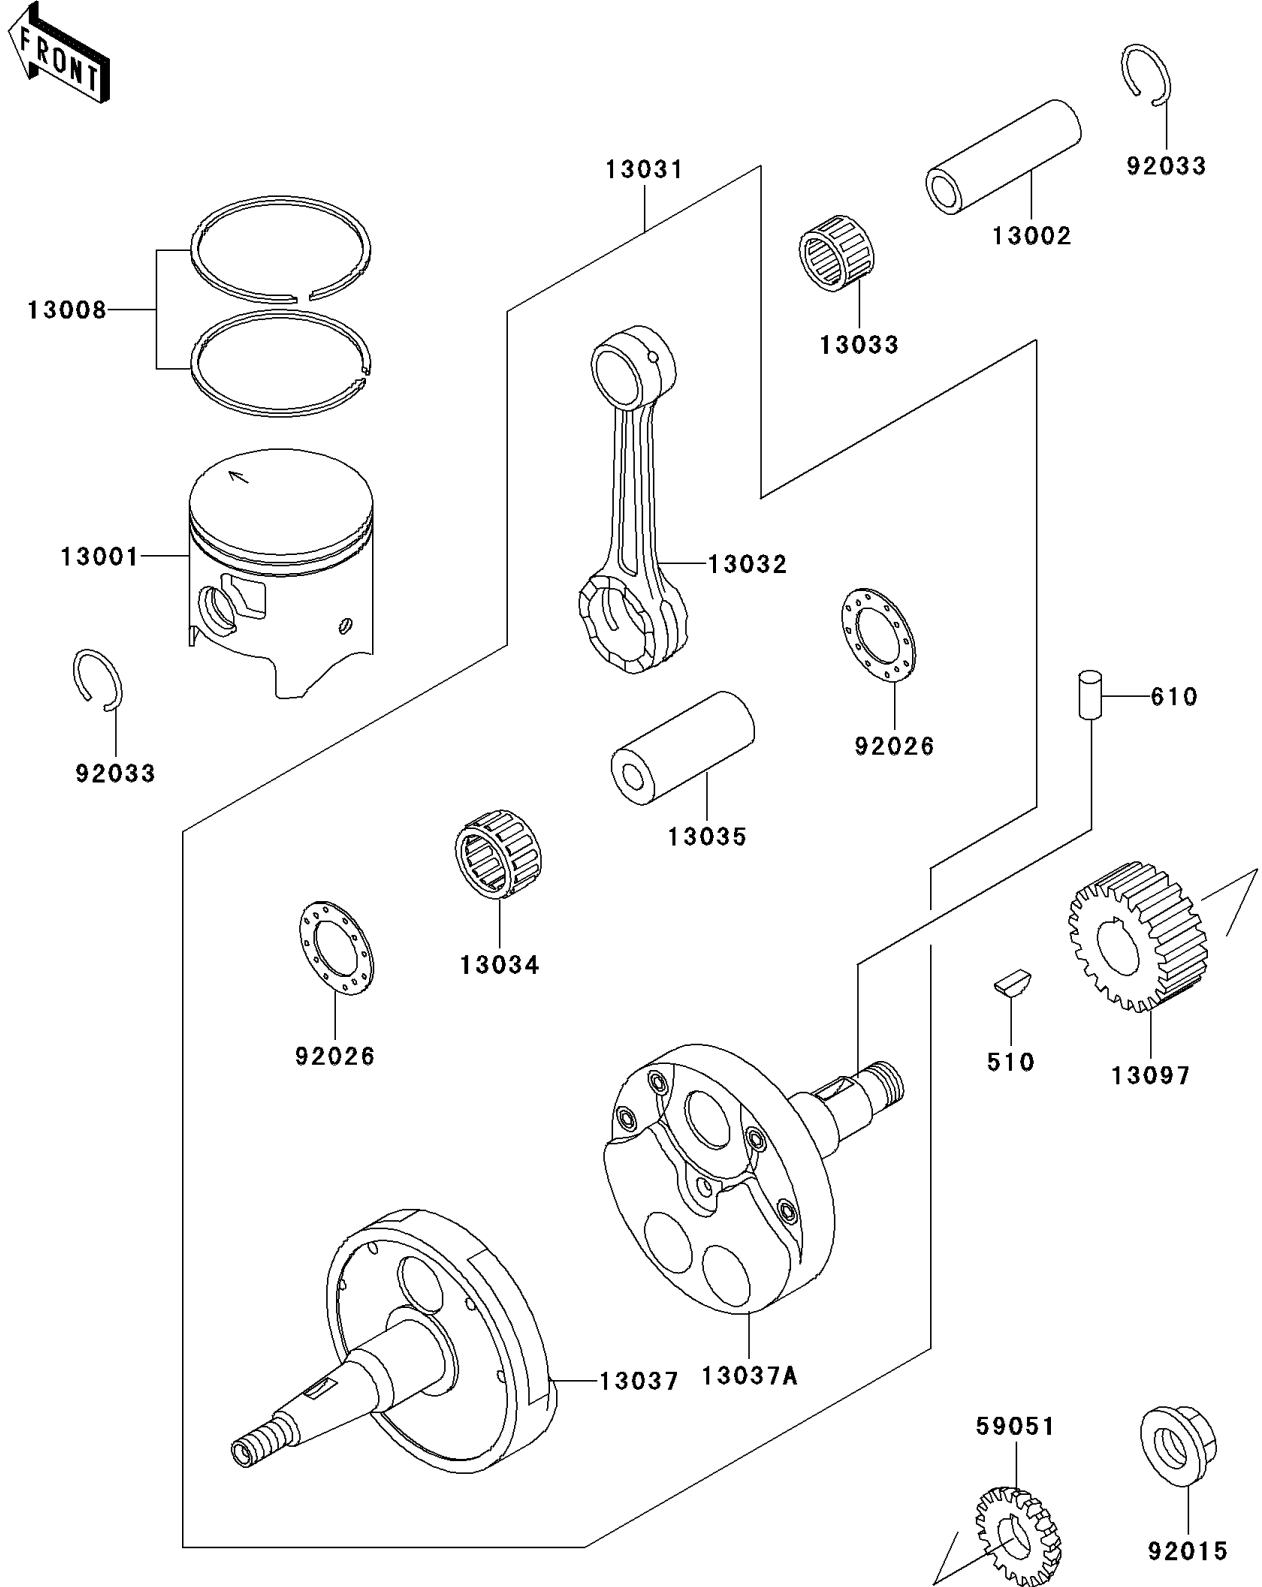

2006 KDX200 PARTS DIAGRAM

Crankshaft/Piston(s)

E1320

2006 KDX200 PARTS LIST

Crankshaft/Piston(s)

ITEM NAME	PART NUMBER	QUANTITY
KEY-WOODRUFF (Ref # 510)	510A5100	1
ROLLER,4X8 (Ref # 610)	610A0408	1
PISTON-ENGINE (Ref # 13001)	13001-1317	1
PIN-PISTON (Ref # 13002)	13002-1053	1
RING-SET-PISTON (Ref # 13008)	13008-1116	1
CRANKSHAFT-COMP (Ref # 13031)	13031-1382	1
ROD-CONNECTING (Ref # 13032)	13032-1210	1
BEARING-SMALL END (Ref # 13033)	13033-1056	1
BEARING-BIG END,B4 (Ref # 13034)	13034-1081	1
PIN-CRANK (Ref # 13035)	13035-1010	1
CRANKSHAFT,LH (Ref # 13037)	13037-1488	1
CRANKSHAFT,RH (Ref # 13037A)	13037-1490	1
GEAR-PRIMARY SPUR,22T (Ref # 13097)	13097-1320	1
GEAR-SPUR,WATER PUMP (Ref # 59051)	59051-1207	1
NUT,16MM (Ref # 92015)	92015-1581	1
SPACER,22.5X37X1.0 (Ref # 92026)	92026-011	2
RING-SNAP,PISTON PIN (Ref # 92033)	92033-1242	2