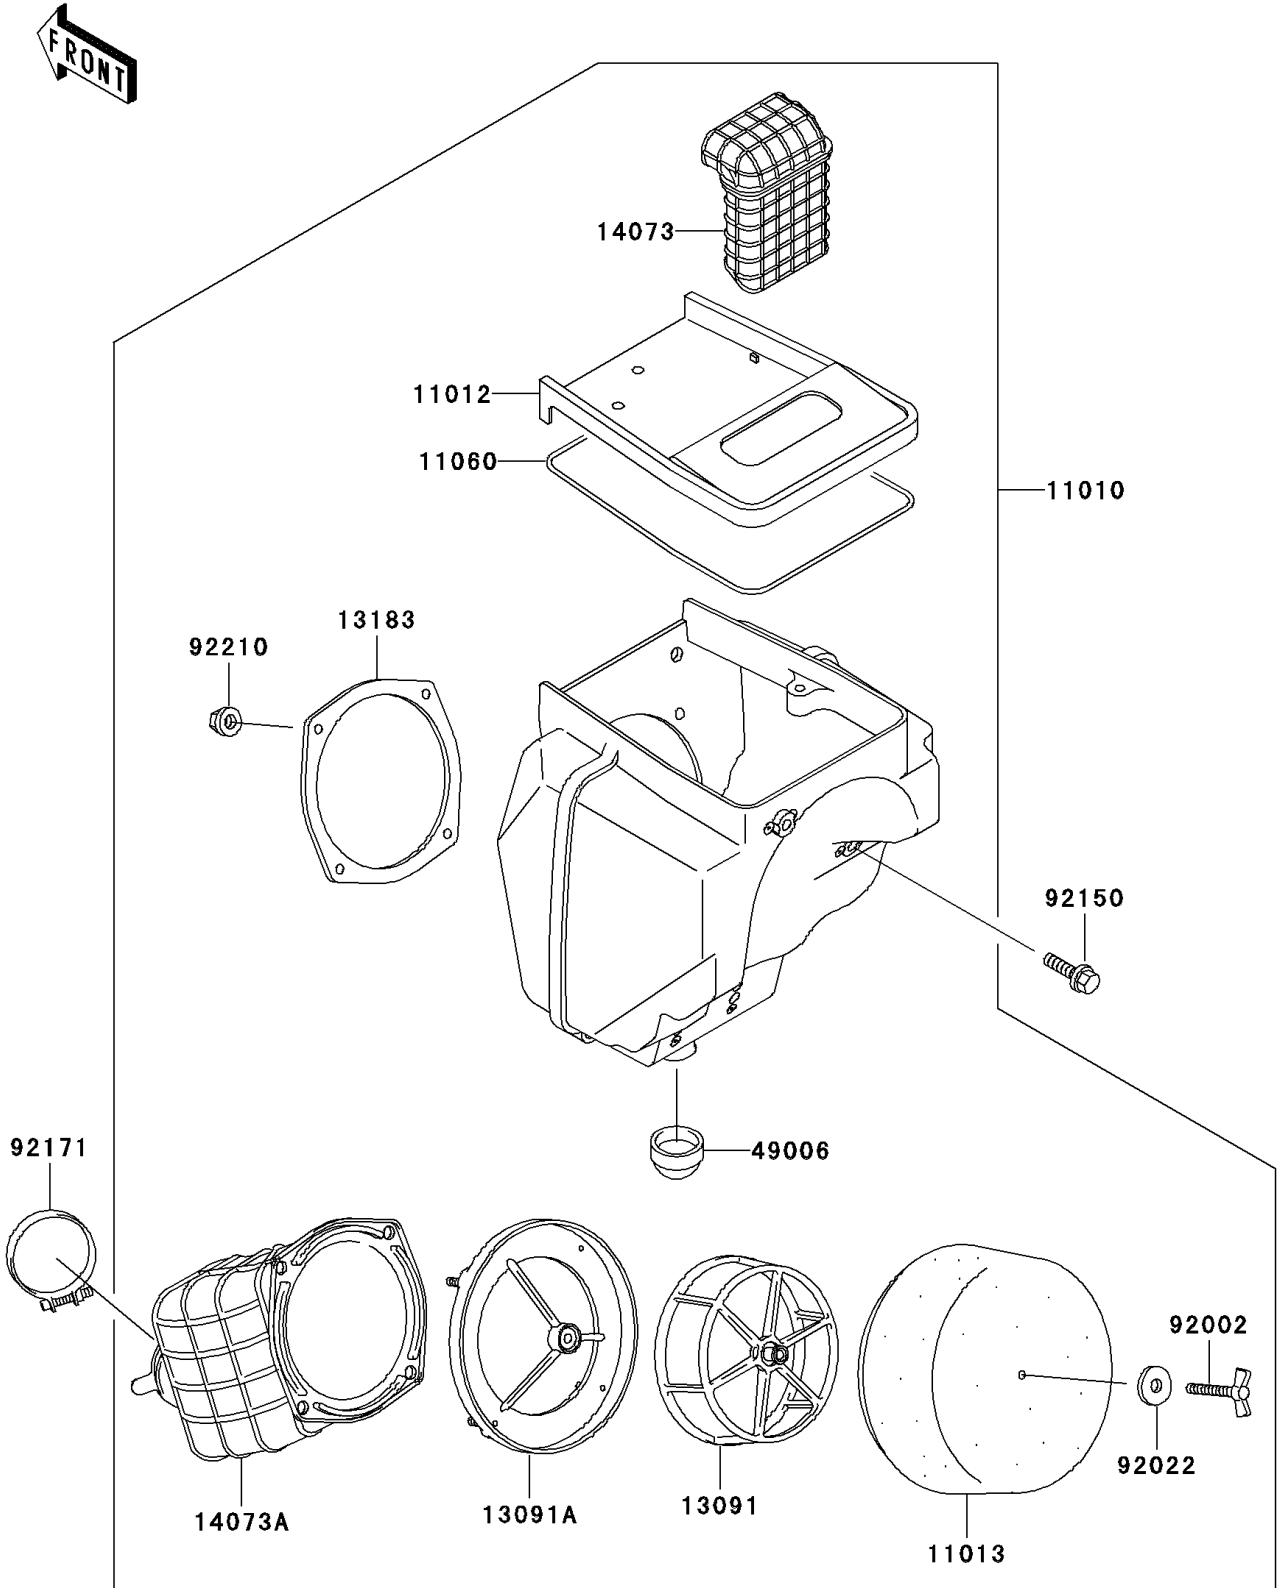

2006 KDX200 PARTS DIAGRAM

Air Cleaner

E1130

2006 KDX200 PARTS LIST

Air Cleaner

ITEM NAME	PART NUMBER	QUANTITY
FILTER-ASSY-AIR (Ref # 11010)	11010-1575	1
CAP,AIR FILTER (Ref # 11012)	11012-1913	1
ELEMENT-AIR FILTER (Ref # 11013)	11013-1260	1
GASKET,AIR FILTER (Ref # 11060)	11060-1664	1
HOLDER,ELEMENT (Ref # 13091)	13091-1454	1
HOLDER (Ref # 13091A)	13091-1951	1
PLATE,DUCT FITTING (Ref # 13183)	13183-1046	1
DUCT,AIR INLET (Ref # 14073)	14073-1577	1
DUCT,AIR FILTER (Ref # 14073A)	14073-1597	1
BOOT (Ref # 49006)	49006-1248	1
BOLT,WING (Ref # 92002)	92002-1719	1
WASHER,6.5X20X1.6 (Ref # 92022)	92022-125	1
BOLT,6X20 (Ref # 92150)	92150-1892	3
CLAMP (Ref # 92171)	92171-1563	1
NUT (Ref # 92210)	92210-1164	4