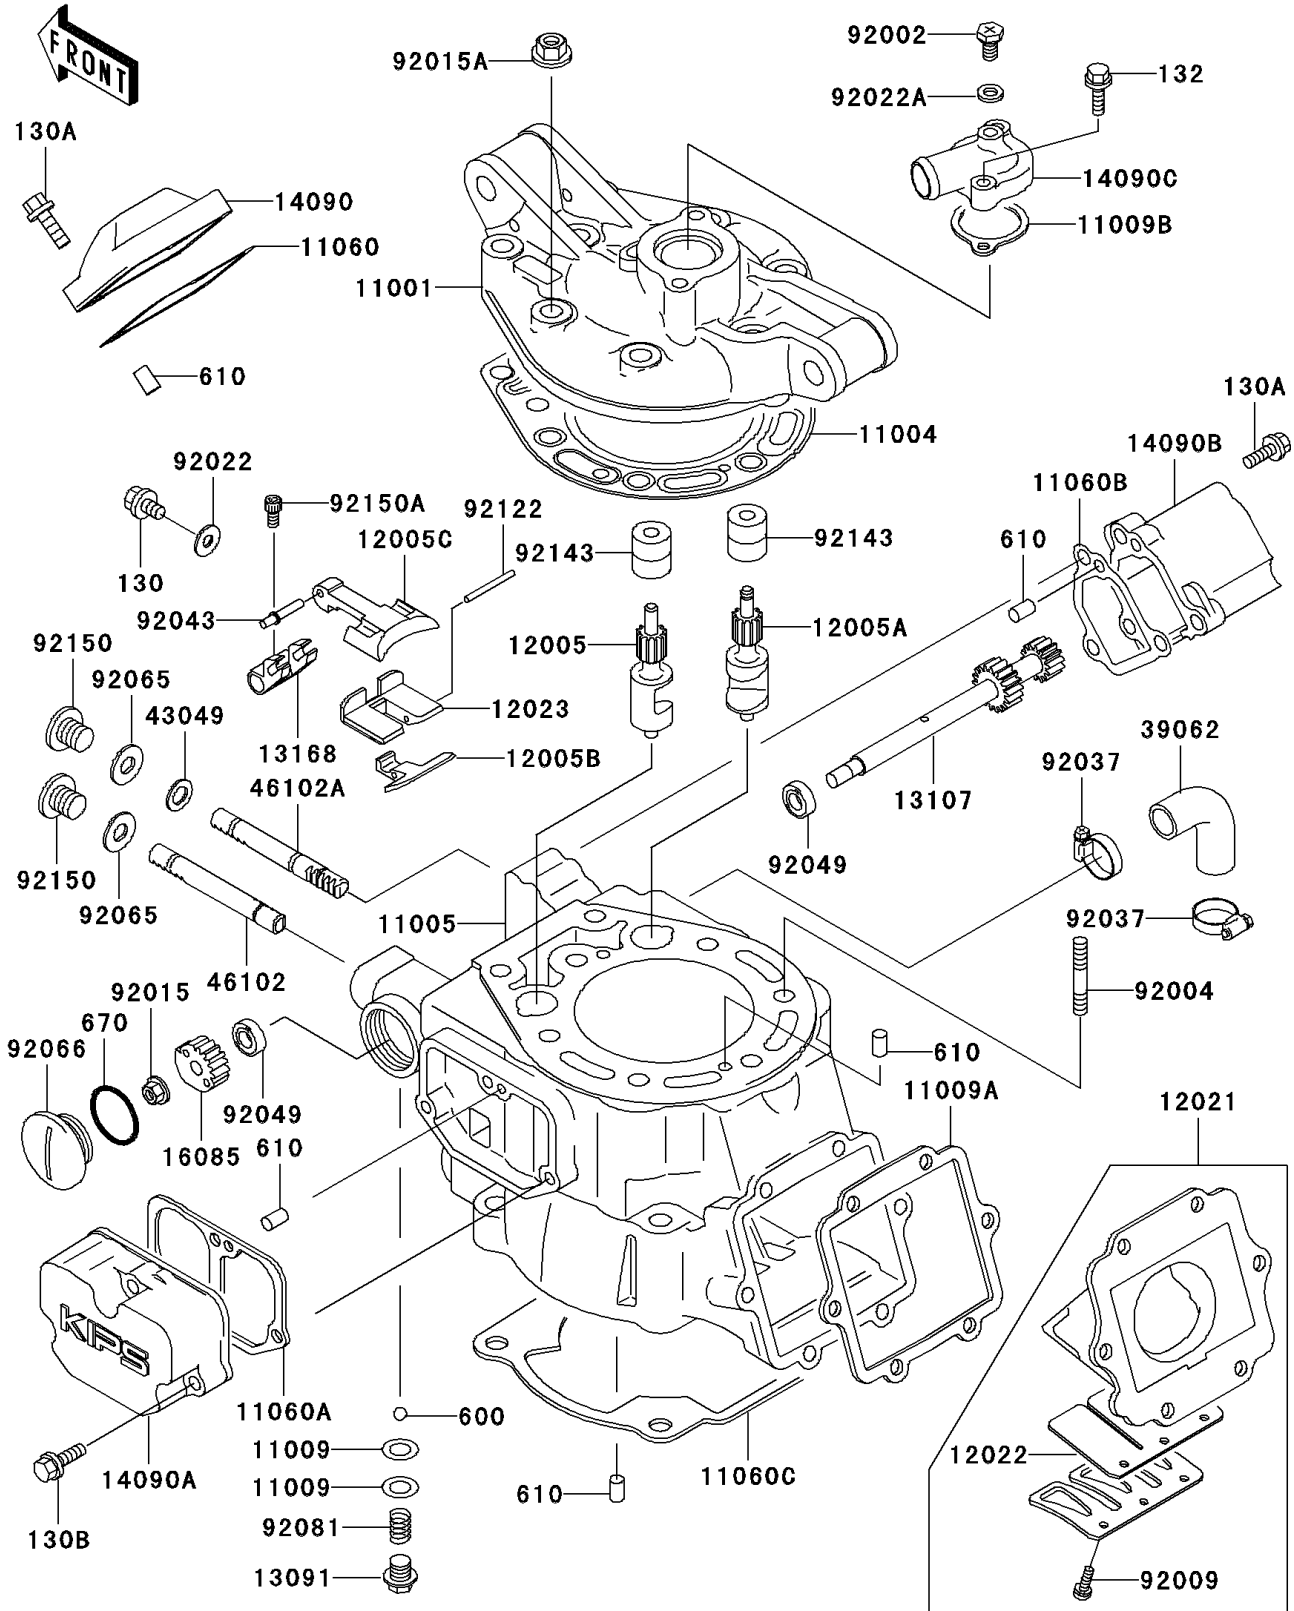

2006 KDX200 PARTS DIAGRAM

Cylinder Head/Cylinder

2006 KDX200 PARTS LIST

Cylinder Head/Cylinder

ITEM NAME	PART NUMBER	QUANTITY
HEAD-CYLINDER (Ref # 11001)	11001-1409	1
GASKET-HEAD (Ref # 11004)	11004-1298	1
CYLINDER-ENGINE (Ref # 11005)	11005-1742	1
GASKET,8.2X14X1.0 (Ref # 11009)	11009-1344	2
GASKET,REED VALVE (Ref # 11009A)	11009-1941	1
GASKET,ELBOW (Ref # 11009B)	11009-1993	1
GASKET,CENTER VALVE COVER (Ref # 11060)	11060-1627	1
GASKET,RESONATOR COVER (Ref # 11060A)	11060-1628	1
GASKET,RH,COVER (Ref # 11060B)	11060-1629	1
GASKET,CYLINDER BASE (Ref # 11060C)	11060-1659	1
VALVE-EXHAUST,LH (Ref # 12005)	12005-1199	1
VALVE-EXHAUST,RH (Ref # 12005A)	12005-1200	1
VALVE-EXHAUST,MAIN (Ref # 12005B)	12005-1272	1
VALVE-EXHAUST,MAIN (Ref # 12005C)	12005-1274	1
VALVE-ASSY-REED (Ref # 12021)	12021-1067	1
VALVE-REED (Ref # 12022)	12022-1063	2
HOLDER-VALVE,MAIN (Ref # 12023)	12023-1085	1
HOLDER (Ref # 13091)	13091-1889	1
SHAFT,CENTER (Ref # 13107)	13107-1324	1
LEVER,MAIN VALVE (Ref # 13168)	13168-1499	1
COVER,CENTER VALVE (Ref # 14090)	14090-1441	1
COVER,LH RESONATOR (Ref # 14090A)	14090-1442	1
COVER,RH (Ref # 14090B)	14090-1443	1
COVER,THERMOSTAT (Ref # 14090C)	14090-1534	1
GEAR,LH VALVE ROD (Ref # 16085)	16085-1274	1
HOSE-COOLING,PUMP-CYLINDER (Ref # 39062)	39062-1419	1
PACKING (Ref # 43049)	43049-1076	1
ROD,LH (Ref # 46102)	46102-1383	1
ROD,RH (Ref # 46102A)	46102-1384	1