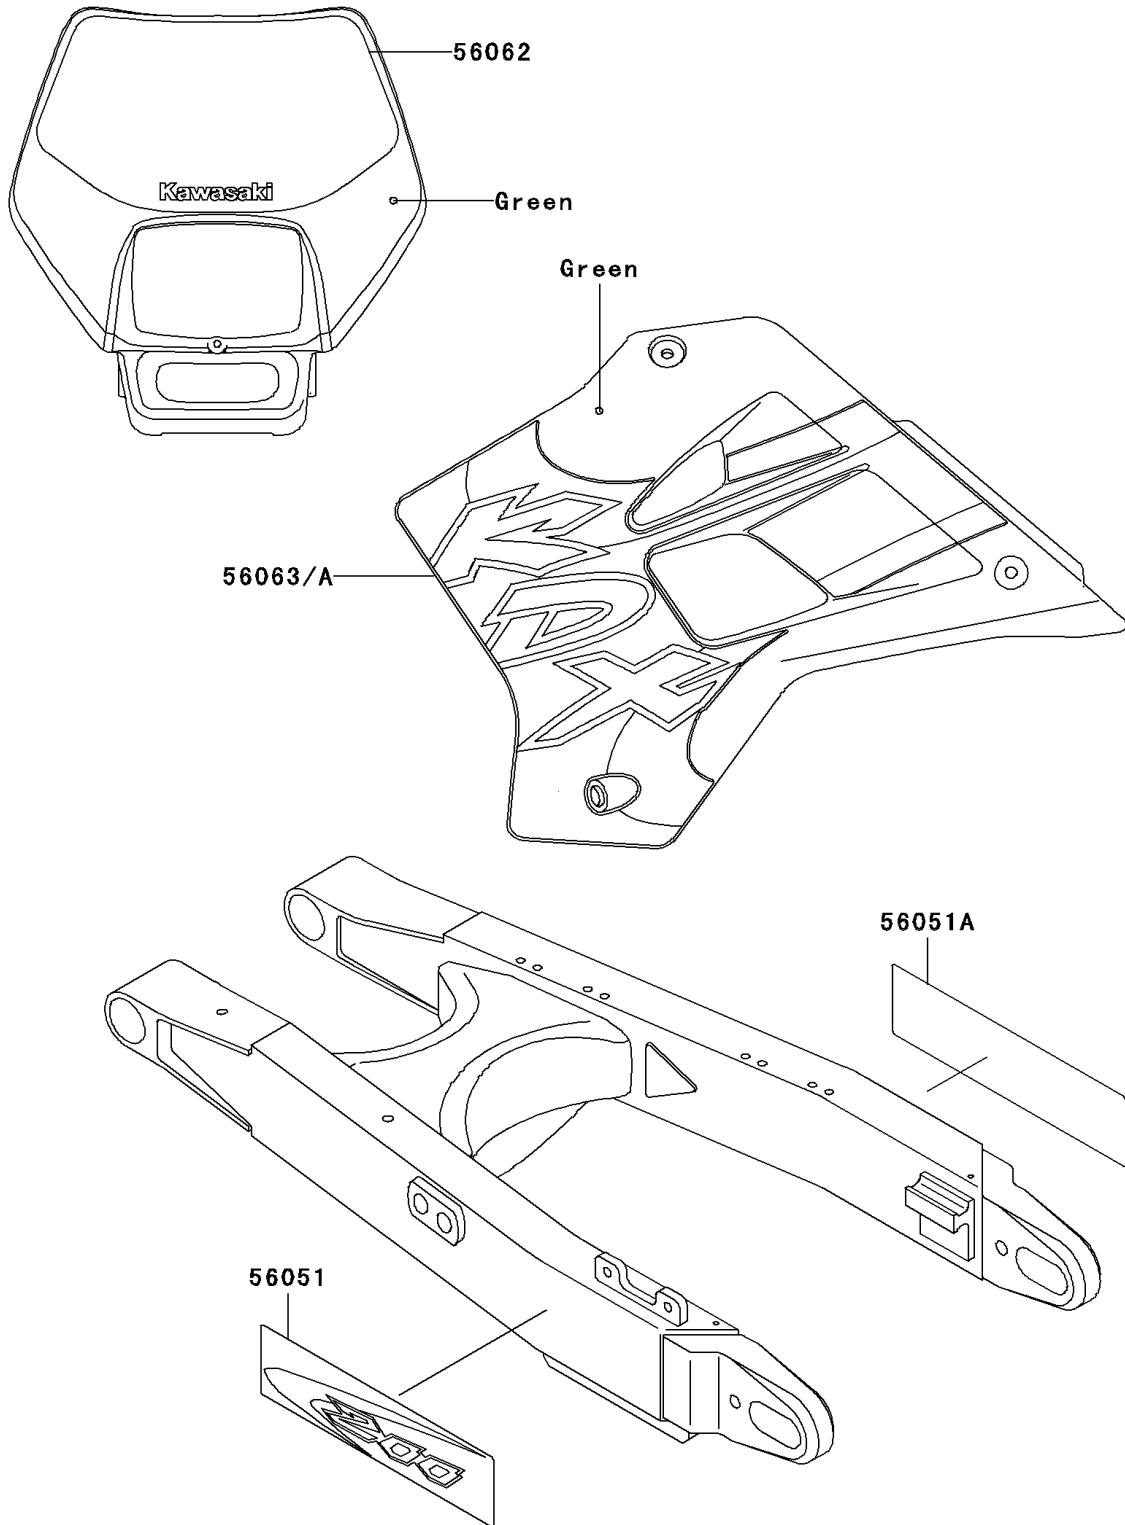

# 2001 KDX200 PARTS DIAGRAM

Decals(KDX200-H7)

F2861A

## 2001 KDX200 PARTS LIST

Decals(KDX200-H7)

ITEM NAME	PART NUMBER	QUANTITY
MARK,SWING ARM,LH,200 (Ref # 56051)	56051-1862	1
MARK,SWING ARM,RH,200 (Ref # 56051A)	56051-1880	1
PATTERN,HEAD LAMP COVER (Ref # 56062)	56062-1521	1
PATTERN,SHROUD,LH (Ref # 56063)	56063-1838	1
PATTERN,SHROUD,RH (Ref # 56063A)	56063-1839	1