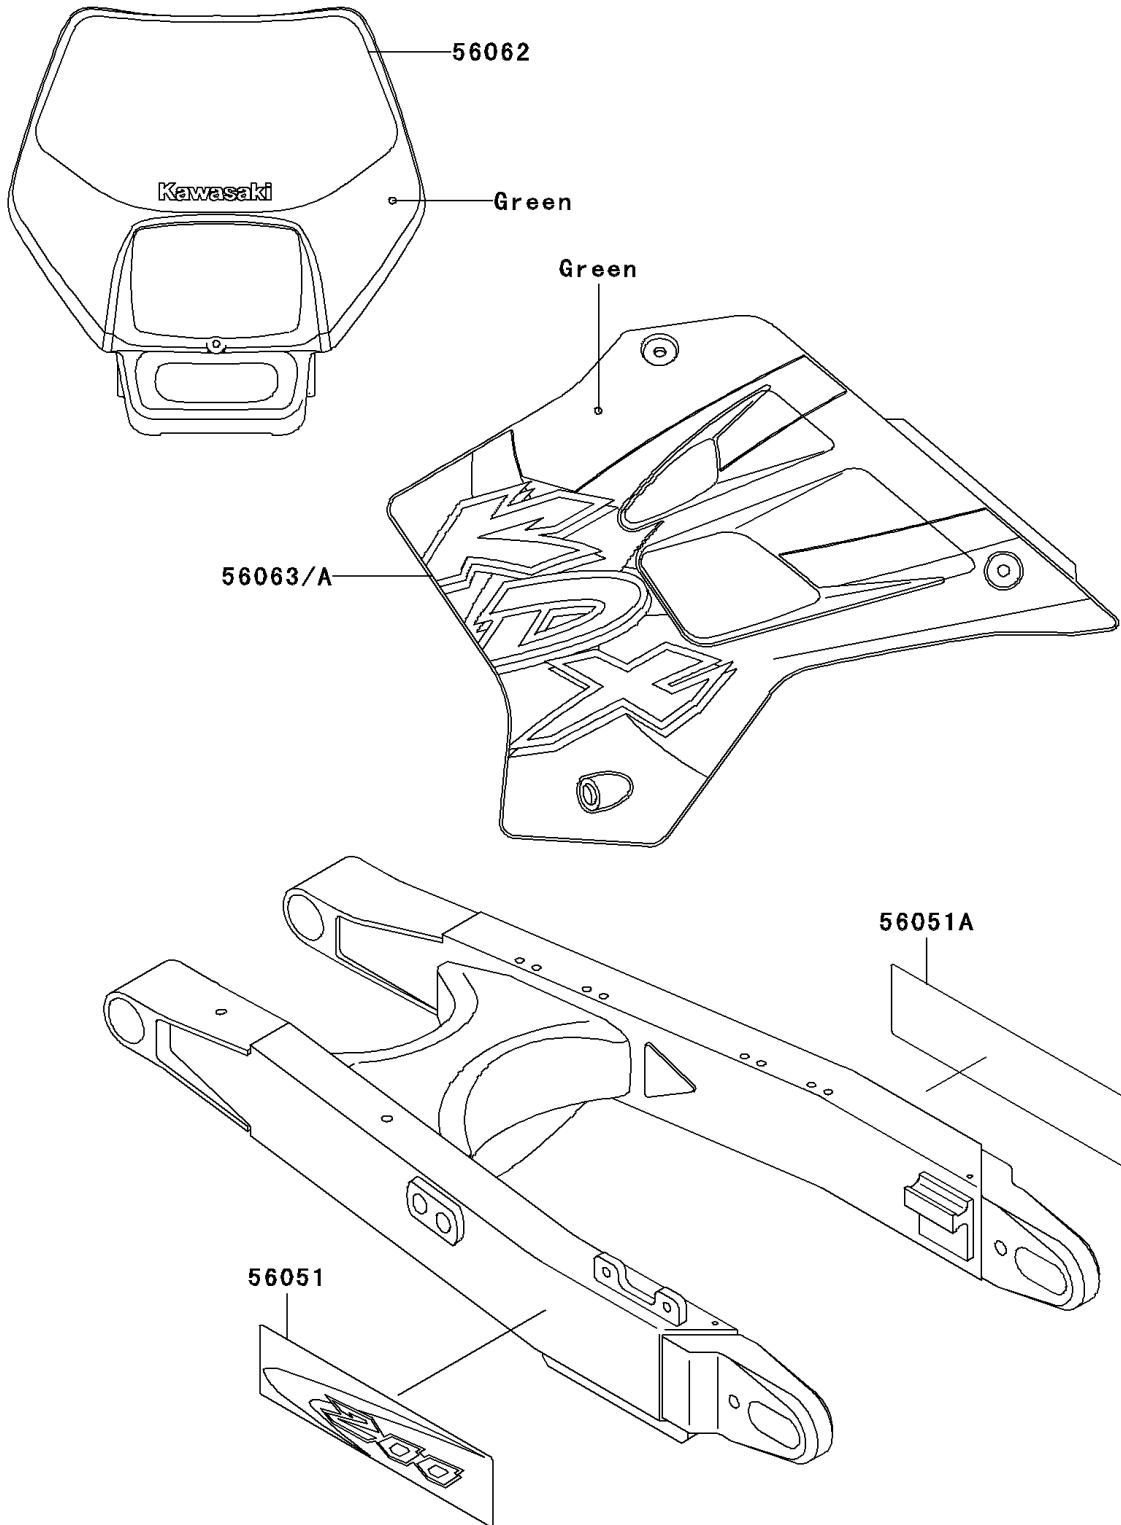

2000 KDX200 PARTS DIAGRAM

Decals(KDX200-H6)

F2861

2000 KDX200 PARTS LIST

Decals(KDX200-H6)

ITEM NAME	PART NUMBER	QUANTITY
MARK,SWING ARM,LH,200 (Ref # 56051)	56051-1862	1
MARK,SWING ARM,RH,200 (Ref # 56051A)	56051-1880	1
PATTERN,HEAD LAMP COVER (Ref # 56062)	56062-1521	1
PATTERN,SHROUD,LH (Ref # 56063)	56063-1181	1
PATTERN,SHROUD,RH (Ref # 56063A)	56063-1182	1