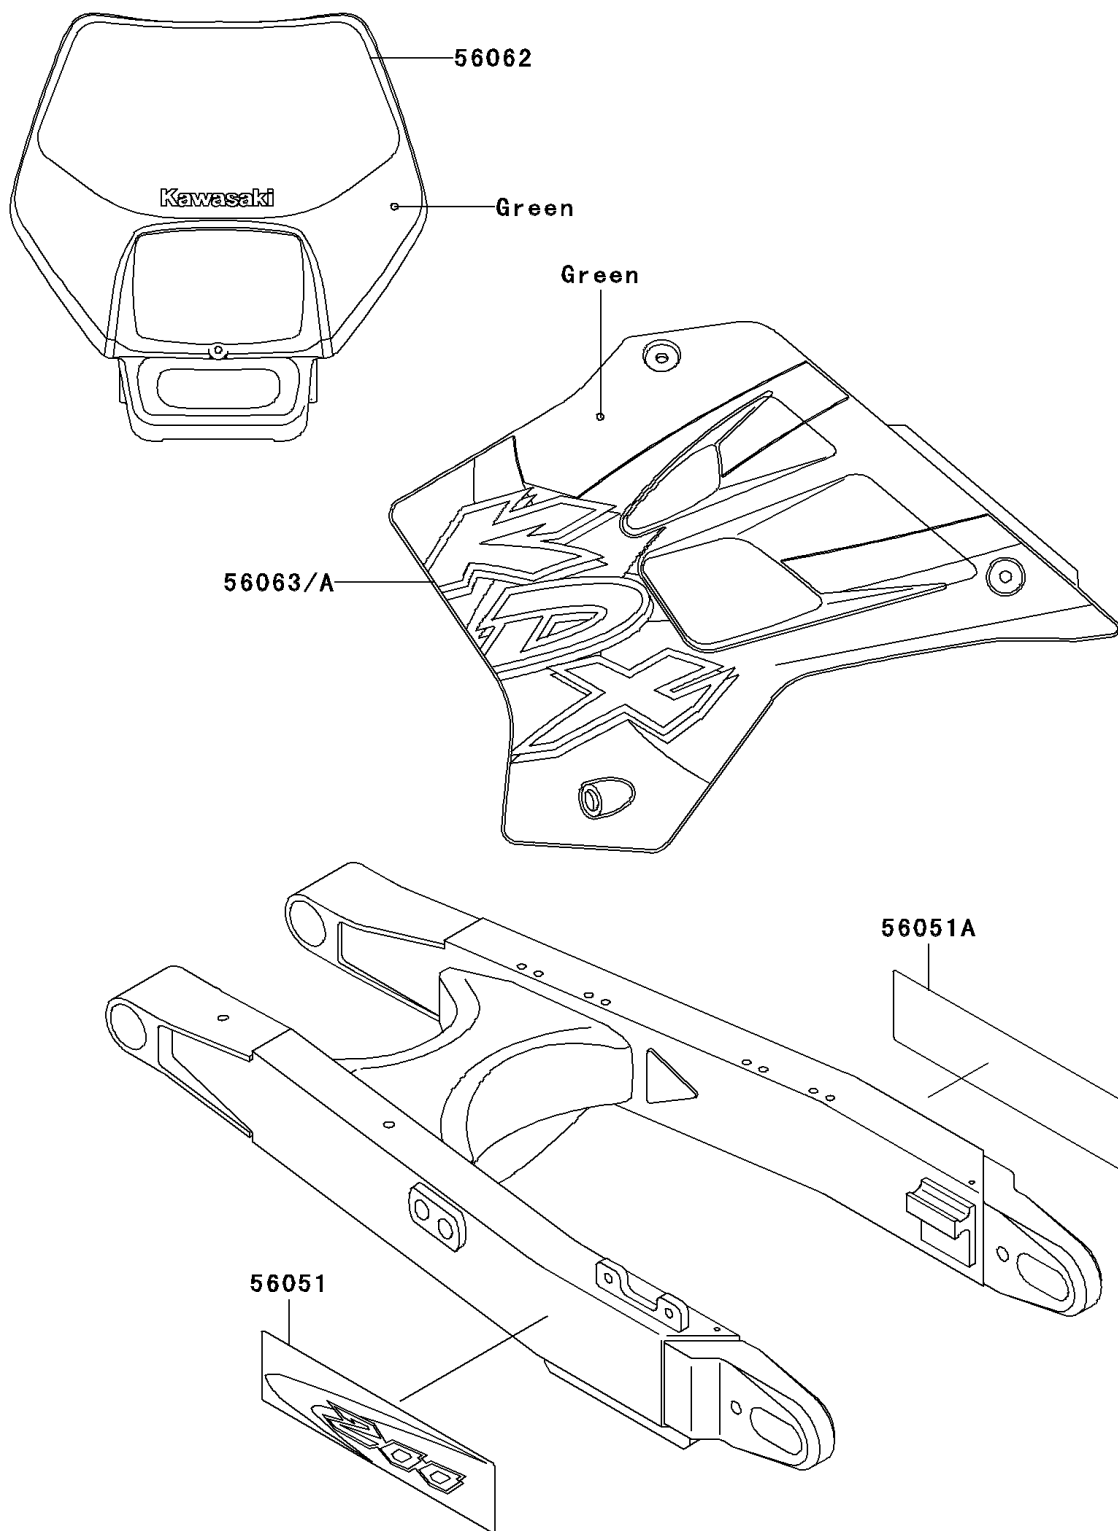

2000 KDX200 PARTS DIAGRAM

Decals(KDX200-H6)

F2861

2000 KDX200 PARTS LIST

Decals(KDX200-H6)

ITEM NAME	PART NUMBER	QUANTITY
MARK,SWING ARM,LH,200 (Ref # 56051)	56051-1862	1
MARK,SWING ARM,RH,200 (Ref # 56051A)	56051-1880	1
PATTERN,HEAD LAMP COVER (Ref # 56062)	56062-1521	1
PATTERN,SHROUD,LH (Ref # 56063)	56063-1181	1
PATTERN,SHROUD,RH (Ref # 56063A)	56063-1182	1