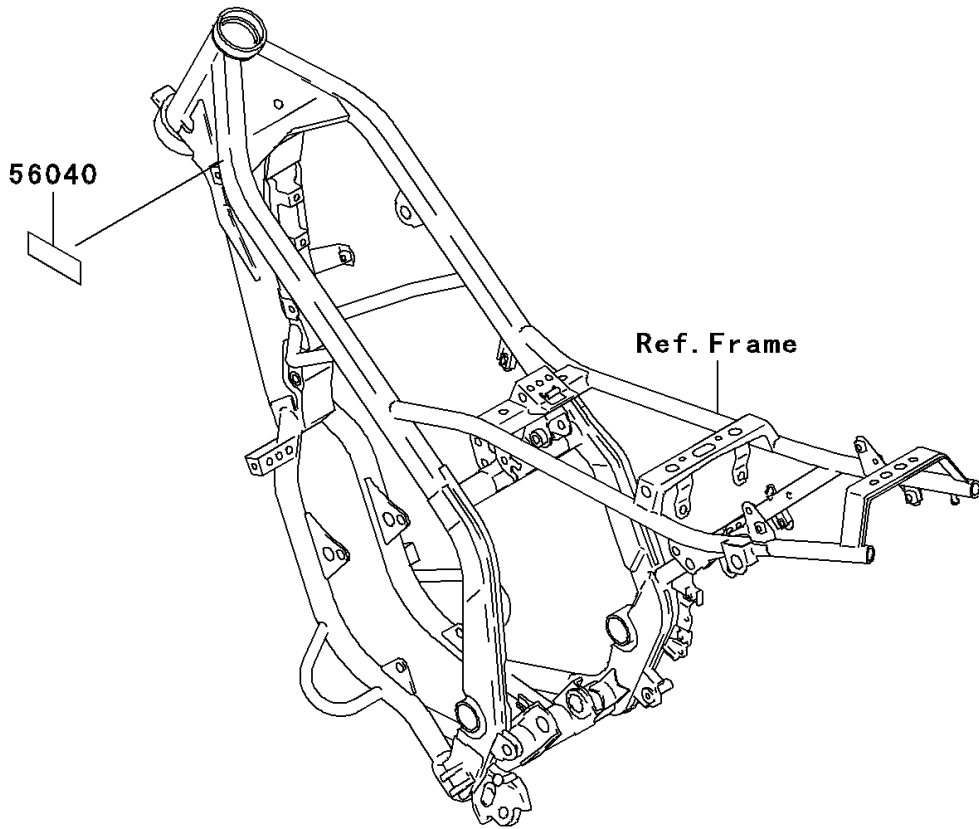

2000 KDX200 PARTS DIAGRAM

Labels

F2860

2000 KDX200 PARTS LIST

Labels

ITEM NAME	PART NUMBER	QUANTITY
LABEL-WARNING,OFF-ROAD VEHICLE (Ref # 56040)	56040-1018	1
LABEL-WARNING,GASOLINE/OIL (Ref # 56040A)	56040-1129	1