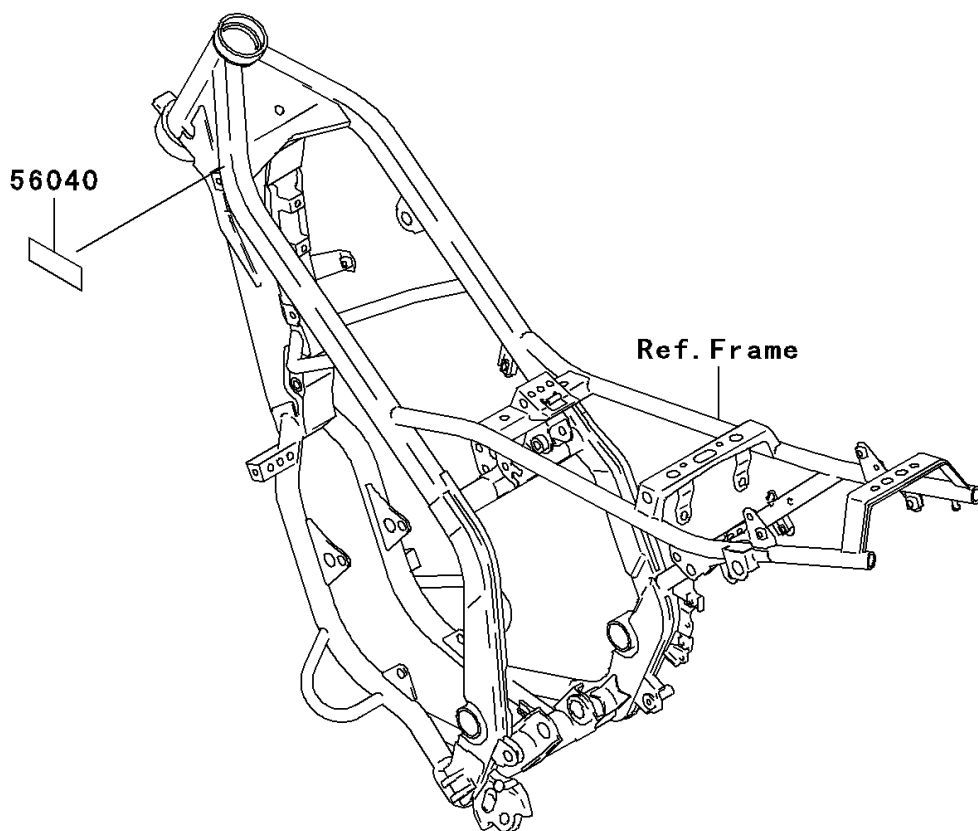

2000 KDX200 PARTS DIAGRAM

Labels

F2860

2000 KDX200 PARTS LIST

Labels

ITEM NAME	PART NUMBER	QUANTITY
LABEL-WARNING,OFF-ROAD VEHICLE (Ref # 56040)	56040-1018	1
LABEL-WARNING,GASOLINE/OIL (Ref # 56040A)	56040-1129	1