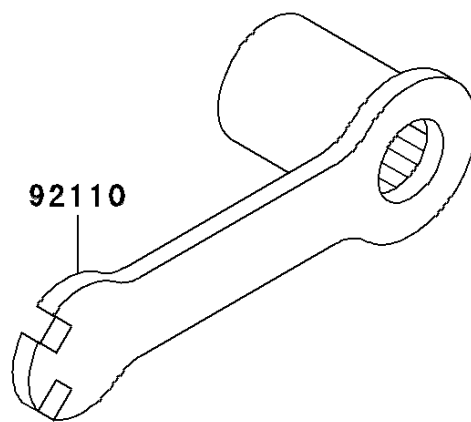

2000 KDX200 PARTS DIAGRAM

Owner's Tools

F2810

2000 KDX200 PARTS LIST

Owner's Tools

ITEM NAME	PART NUMBER	QUANTITY
GASKET-LIQUID,TUBE,100G,SILVER (Ref # 92104)	92104-002	1
TOOL-WRENCH,BOX,21MM&SPOKE (Ref # 92110)	92110-1142	1