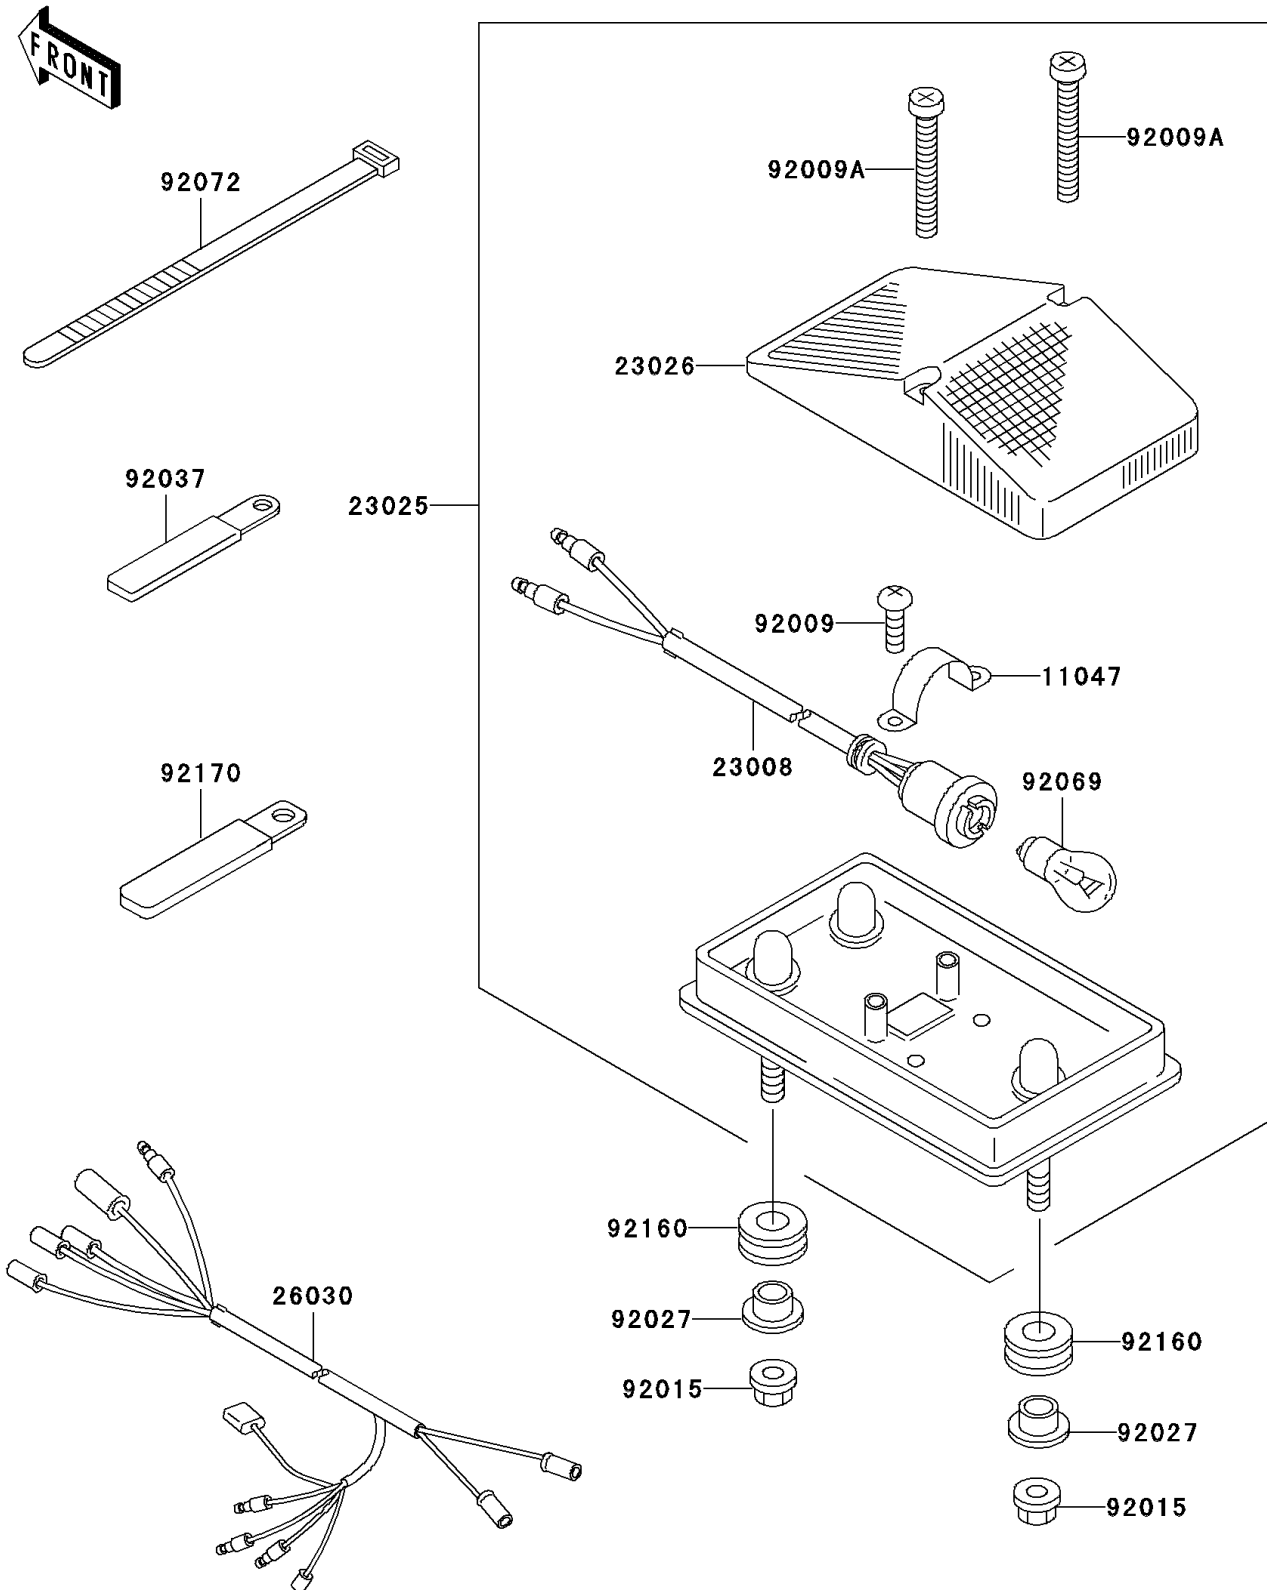

2001 KDX200 PARTS DIAGRAM

Taillight(s)

F2720

2001 KDX200 PARTS LIST

Taillight(s)

ITEM NAME	PART NUMBER	QUANTITY
BRACKET,TAIL LAMP (Ref # 11047)	11047-1238	1
SOCKET-ASSY,TAIL LAMP (Ref # 23008)	23008-1462	1
LAMP-TAIL (Ref # 23025)	23025-1215	1
LENS,TAIL LAMP (Ref # 23026)	23026-1131	1
HARNESS,MAIN (Ref # 26030)	26030-1279	1
SCREW,TAPPING,4X10 (Ref # 92009)	92009-1021	2
SCREW,TAPPING,4X30 (Ref # 92009A)	92009-1647	2
NUT,FLANGED,6MM (Ref # 92015)	92015-1367	3
COLLAR,L=14.1 (Ref # 92027)	92027-1920	3
CLAMP,WIRING HARNESS,L=60 (Ref # 92037)	92037-1069	1
BULB,12V 10W (Ref # 92069)	92069-1072	1
BAND,L=202 (Ref # 92072)	92072-1195	5
DAMPER (Ref # 92160)	92160-1167	3
CLAMP,L=150 (Ref # 92170)	92170-1114	1