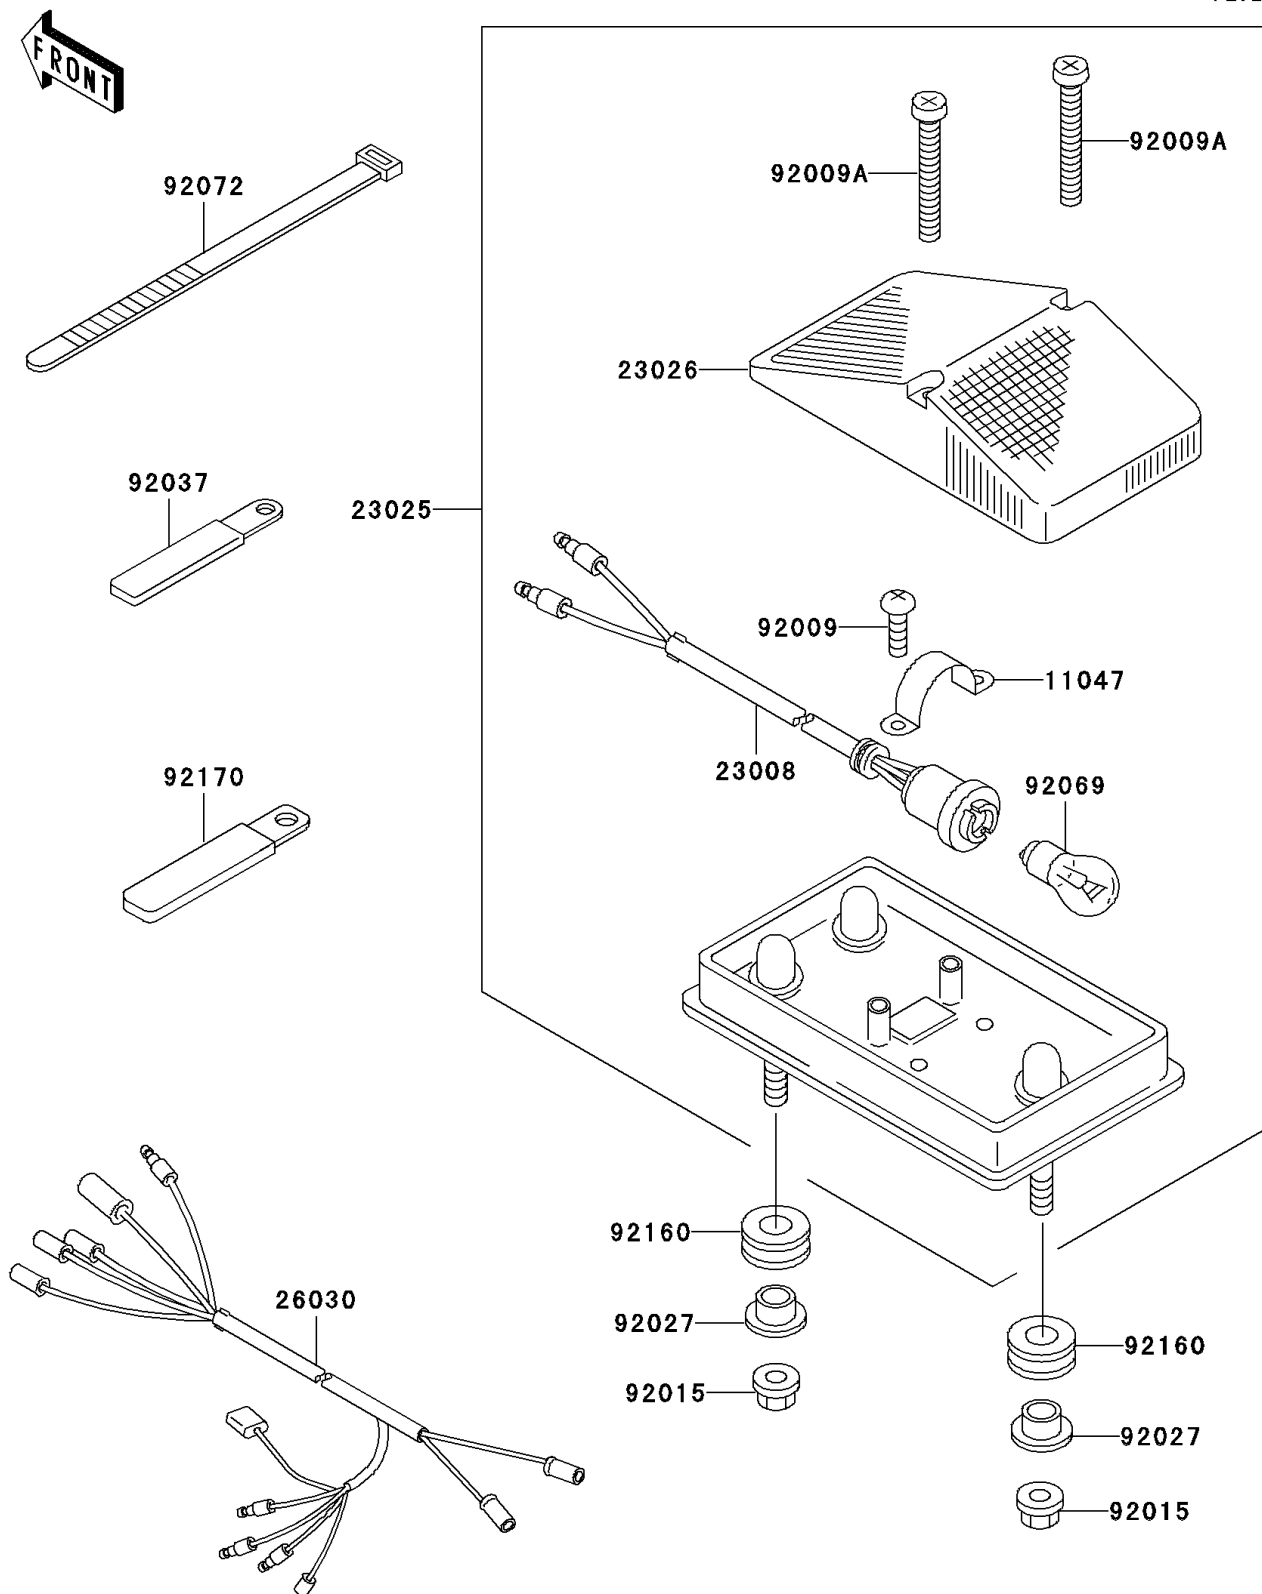

## 2000 KDX200 PARTS DIAGRAM

Taillight(s)

F2720

## 2000 KDX200 PARTS LIST

Taillight(s)

ITEM NAME	PART NUMBER	QUANTITY
BRACKET,TAIL LAMP (Ref # 11047)	11047-1238	1
SOCKET-ASSY,TAIL LAMP (Ref # 23008)	23008-1462	1
LAMP-TAIL (Ref # 23025)	23025-1215	1
LENS,TAIL LAMP (Ref # 23026)	23026-1131	1
HARNESS,MAIN (Ref # 26030)	26030-1279	1
SCREW,TAPPING,4X10 (Ref # 92009)	92009-1021	1
SCREW,TAPPING,4X30 (Ref # 92009A)	92009-1647	1
NUT,FLANGED,6MM (Ref # 92015)	92015-1367	1
COLLAR,L=14.1 (Ref # 92027)	92027-1920	1
CLAMP,WIRING HARNESS,L=60 (Ref # 92037)	92037-1069	1
BULB,12V 10W (Ref # 92069)	92069-1072	1
BAND,L=202 (Ref # 92072)	92072-1195	1
DAMPER (Ref # 92160)	92160-1167	1
CLAMP,L=150 (Ref # 92170)	92170-1114	1