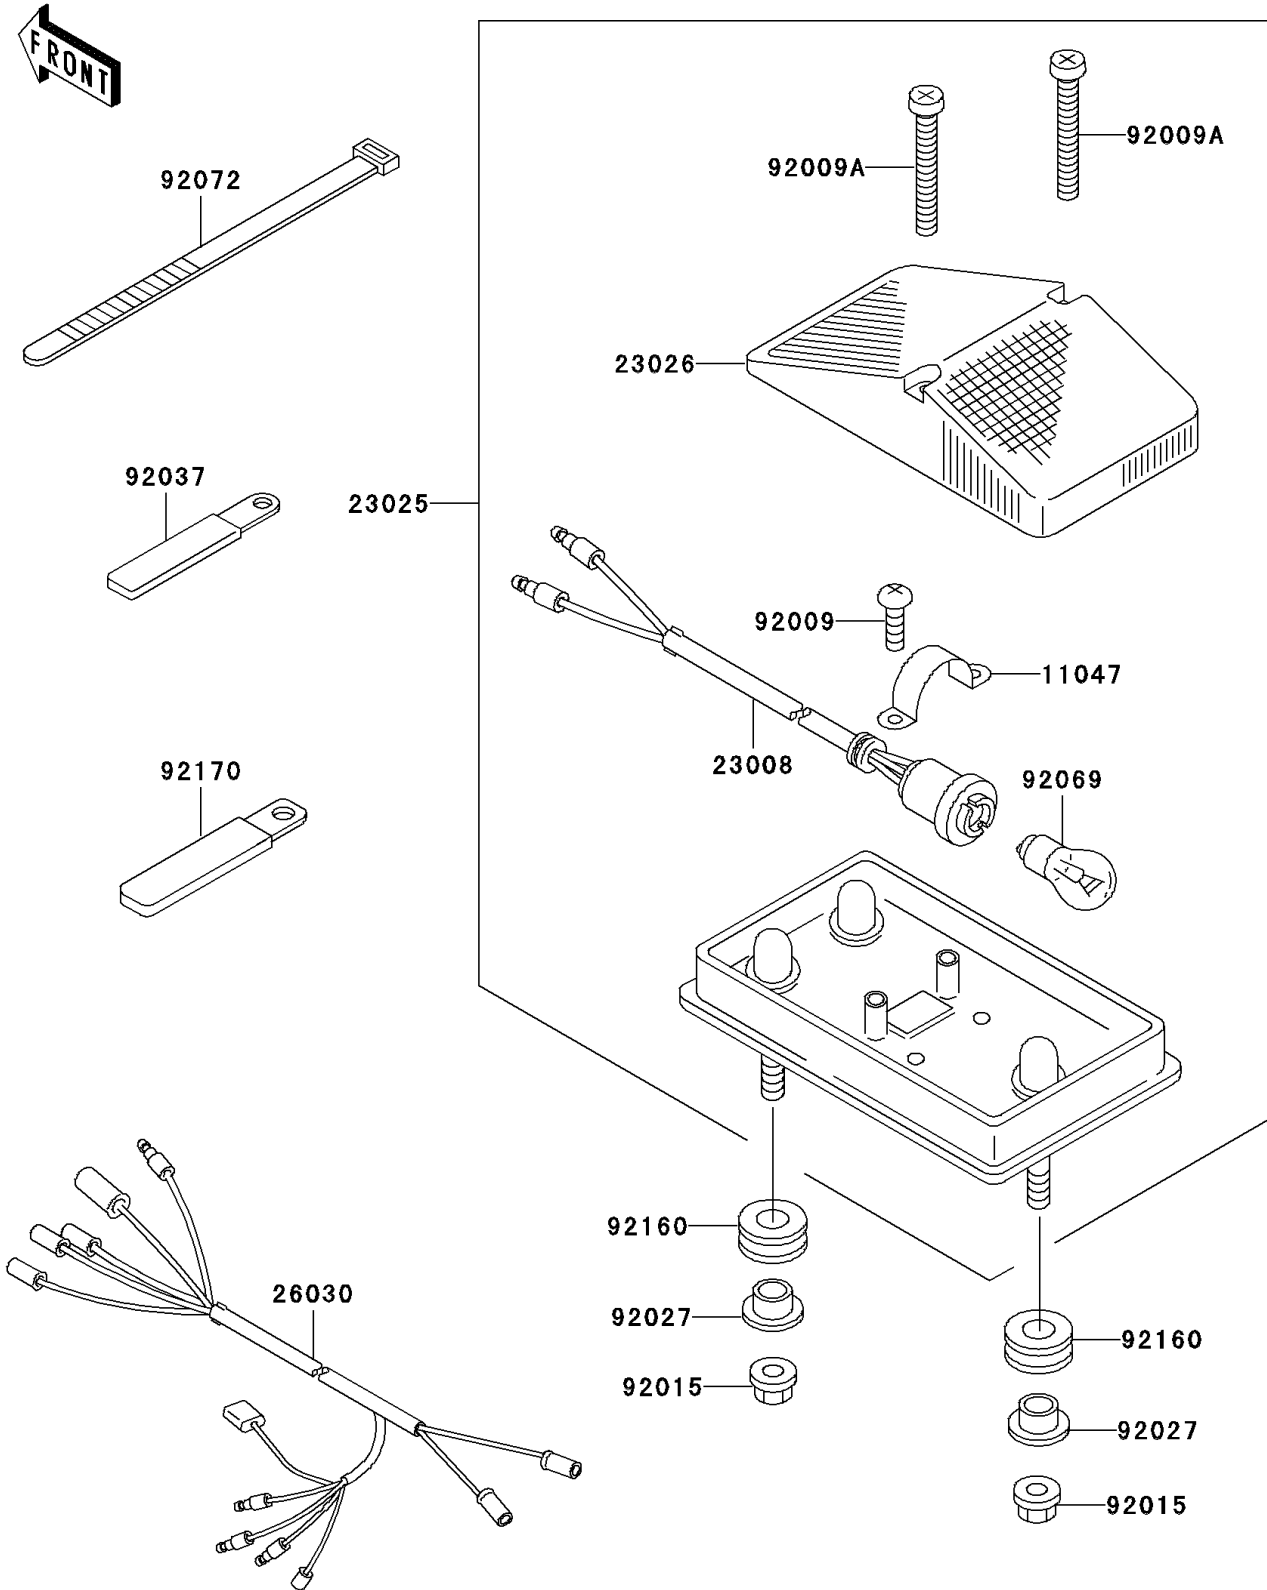

# 2000 KDX200 PARTS DIAGRAM

Taillight(s)

F2720

## 2000 KDX200 PARTS LIST

Taillight(s)

ITEM NAME	PART NUMBER	QUANTITY
BRACKET,TAIL LAMP (Ref # 11047)	11047-1238	1
SOCKET-ASSY,TAIL LAMP (Ref # 23008)	23008-1462	1
LAMP-TAIL (Ref # 23025)	23025-1215	1
LENS,TAIL LAMP (Ref # 23026)	23026-1131	1
HARNESS,MAIN (Ref # 26030)	26030-1279	1
SCREW,TAPPING,4X10 (Ref # 92009)	92009-1021	2
SCREW,TAPPING,4X30 (Ref # 92009A)	92009-1647	2
NUT,FLANGED,6MM (Ref # 92015)	92015-1367	3
COLLAR,L=14.1 (Ref # 92027)	92027-1920	3
CLAMP,WIRING HARNESS,L=60 (Ref # 92037)	92037-1069	1
BULB,12V 10W (Ref # 92069)	92069-1072	1
BAND,L=202 (Ref # 92072)	92072-1195	5
DAMPER (Ref # 92160)	92160-1167	3
CLAMP,L=150 (Ref # 92170)	92170-1114	1