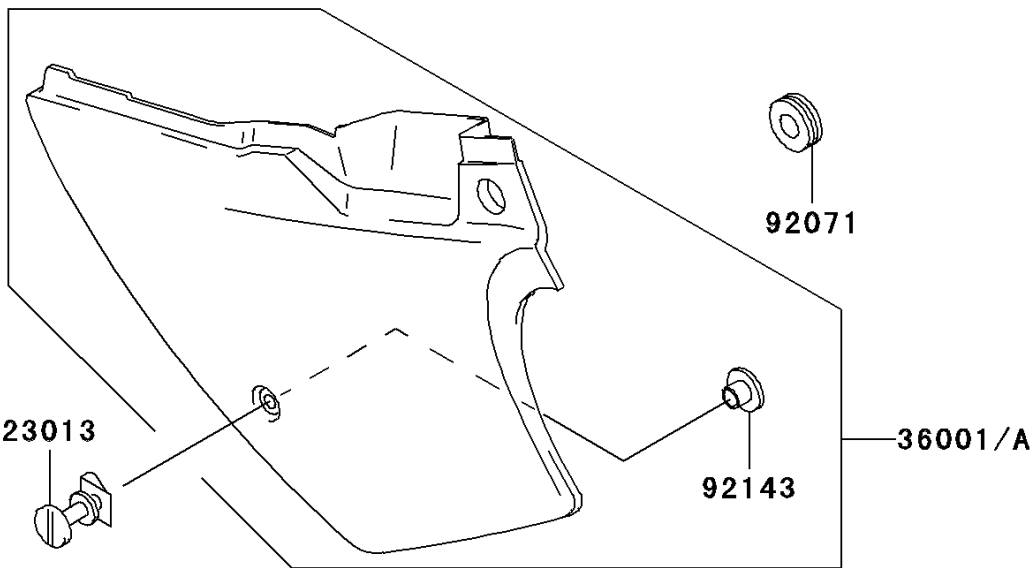

2001 KDX200 PARTS DIAGRAM

Side Covers/Chain Cover

F2610

2001 KDX200 PARTS LIST

Side Covers/Chain Cover

ITEM NAME	PART NUMBER	QUANTITY
SCREW-ASSY (Ref # 23013)	23013-1051	1
COVER-SIDE,LH,P.WHITE (Ref # 36001A)	36001-1526-6F	1
COVER-SIDE,RH,P.WHITE (Ref # 36001C)	36001-1527-6F	1
GROMMET (Ref # 92071)	92071-056	1
DAMPER (Ref # 92075)	92075-1967	1
DAMPER,AIR FILTER (Ref # 92075A)	92075-217	2
COLLAR (Ref # 92143)	92143-1196	3
BOLT,6X20 (Ref # 92150)	92150-1339	2