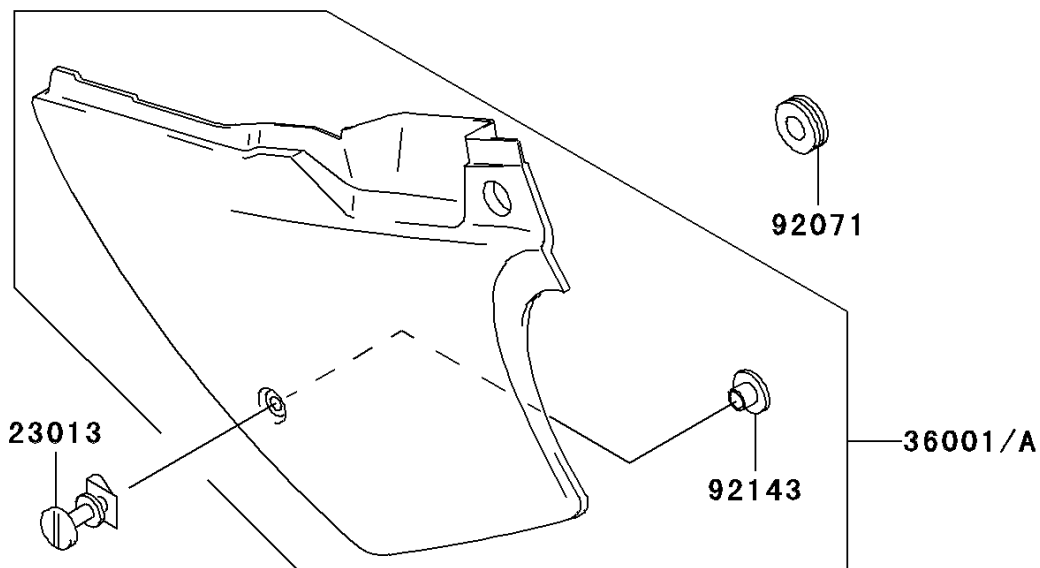

## 2000 KDX200 PARTS DIAGRAM

Side Covers/Chain Cover

F2610

## 2000 KDX200 PARTS LIST

Side Covers/Chain Cover

ITEM NAME	PART NUMBER	QUANTITY
SCREW-ASSY (Ref # 23013)	23013-1051	1
COVER-SIDE,LH,P.WHITE (Ref # 36001A)	36001-1526-6F	1
COVER-SIDE,RH,P.WHITE (Ref # 36001C)	36001-1527-6F	1
GROMMET (Ref # 92071)	92071-056	1
DAMPER (Ref # 92075)	92075-1967	1
DAMPER,AIR FILTER (Ref # 92075A)	92075-217	1
COLLAR (Ref # 92143)	92143-1196	1
BOLT,6X20 (Ref # 92150)	92150-1339	1