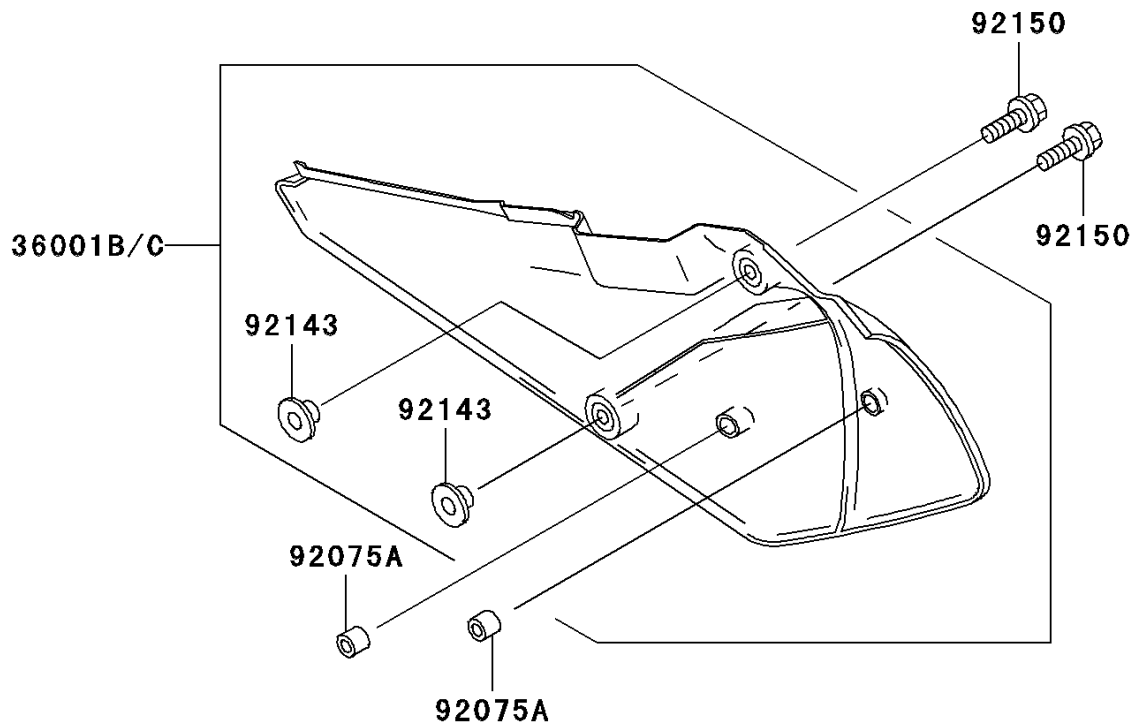

## 2000 KDX200 PARTS DIAGRAM

Side Covers/Chain Cover

F2610

## 2000 KDX200 PARTS LIST

Side Covers/Chain Cover

ITEM NAME	PART NUMBER	QUANTITY
SCREW-ASSY (Ref # 23013)	23013-1051	1
COVER-SIDE,LH,P.WHITE (Ref # 36001A)	36001-1526-6F	1
COVER-SIDE,RH,P.WHITE (Ref # 36001C)	36001-1527-6F	1
GROMMET (Ref # 92071)	92071-056	1
DAMPER (Ref # 92075)	92075-1967	1
DAMPER,AIR FILTER (Ref # 92075A)	92075-217	1
COLLAR (Ref # 92143)	92143-1196	1
BOLT,6X20 (Ref # 92150)	92150-1339	1