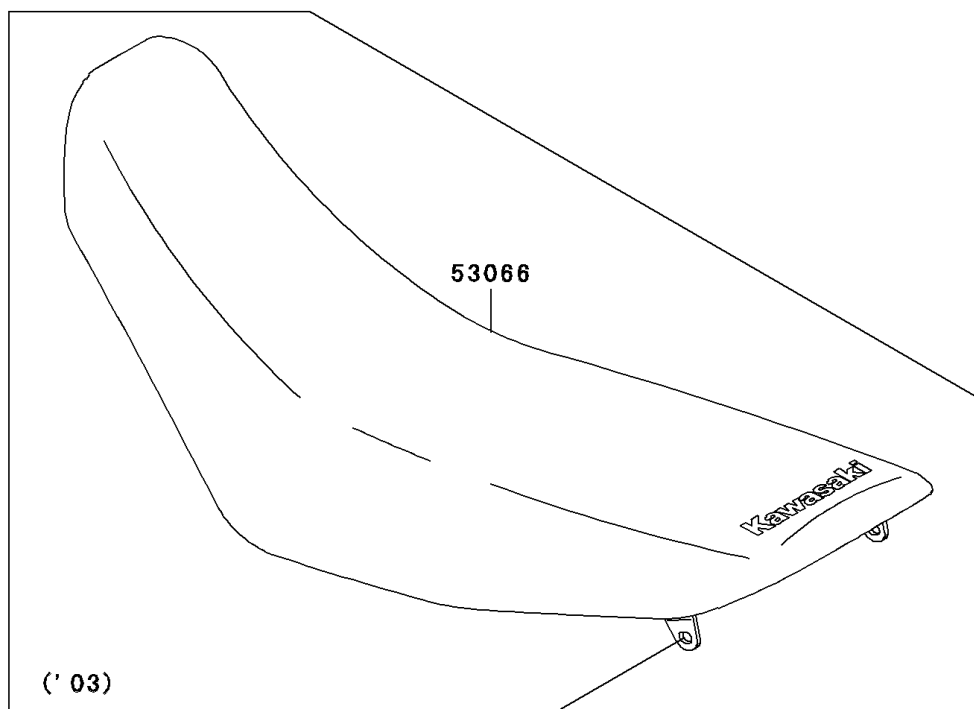

## 2000 KDX200 PARTS DIAGRAM

Seat

F2510

## 2000 KDX200 PARTS LIST

Seat

ITEM NAME	PART NUMBER	QUANTITY
SEAT-ASSY,DUAL,BLACK (Ref # 53001)	53001-1745-MW	1
BOLT,6X14 (Ref # 92150)	92150-1340	1