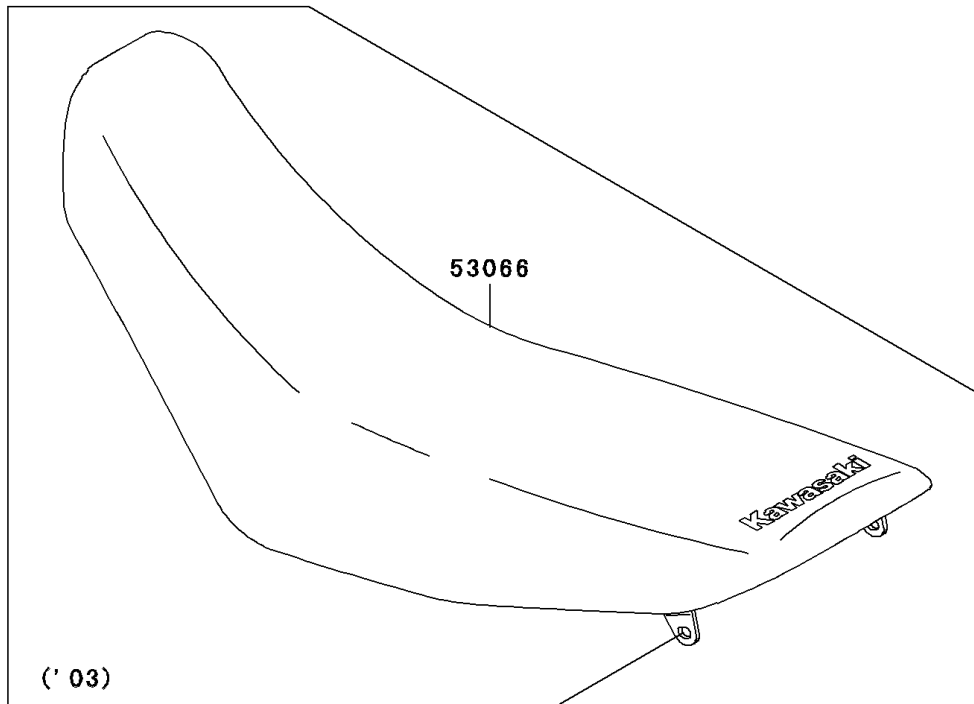

2000 KDX200 PARTS DIAGRAM

Seat

F2510

2000 KDX200 PARTS LIST

Seat

ITEM NAME	PART NUMBER	QUANTITY
SEAT-ASSY,DUAL,BLACK (Ref # 53001)	53001-1745-MW	1
BOLT,6X14 (Ref # 92150)	92150-1340	1