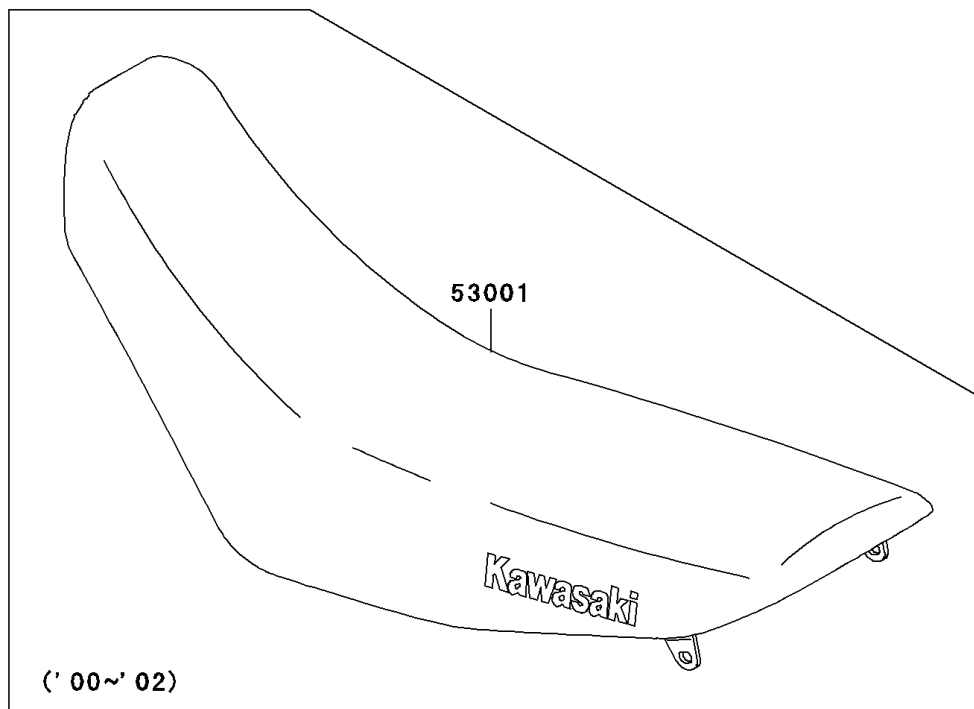

## 2000 KDX200 PARTS DIAGRAM

Seat

F2510

## 2000 KDX200 PARTS LIST

Seat

ITEM NAME	PART NUMBER	QUANTITY
SEAT-ASSY,DUAL,BLACK (Ref # 53001)	53001-1745-MW	1
BOLT,6X14 (Ref # 92150)	92150-1340	1