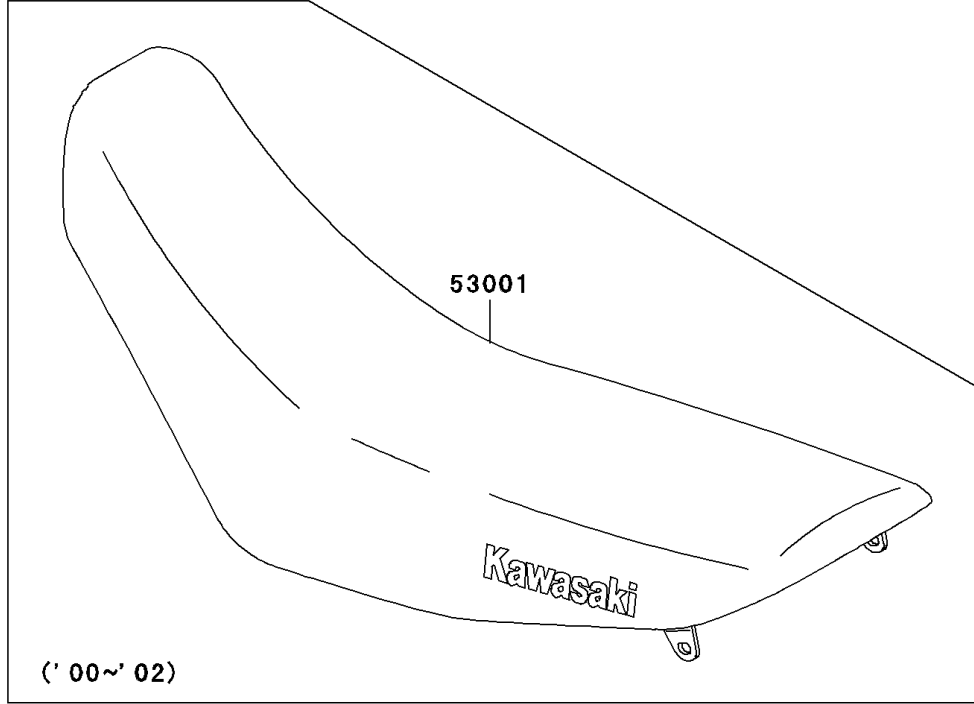

2000 KDX200 PARTS DIAGRAM

Seat

F2510

2000 KDX200 PARTS LIST

Seat

ITEM NAME	PART NUMBER	QUANTITY
SEAT-ASSY,DUAL,BLACK (Ref # 53001)	53001-1745-MW	1
BOLT,6X14 (Ref # 92150)	92150-1340	1