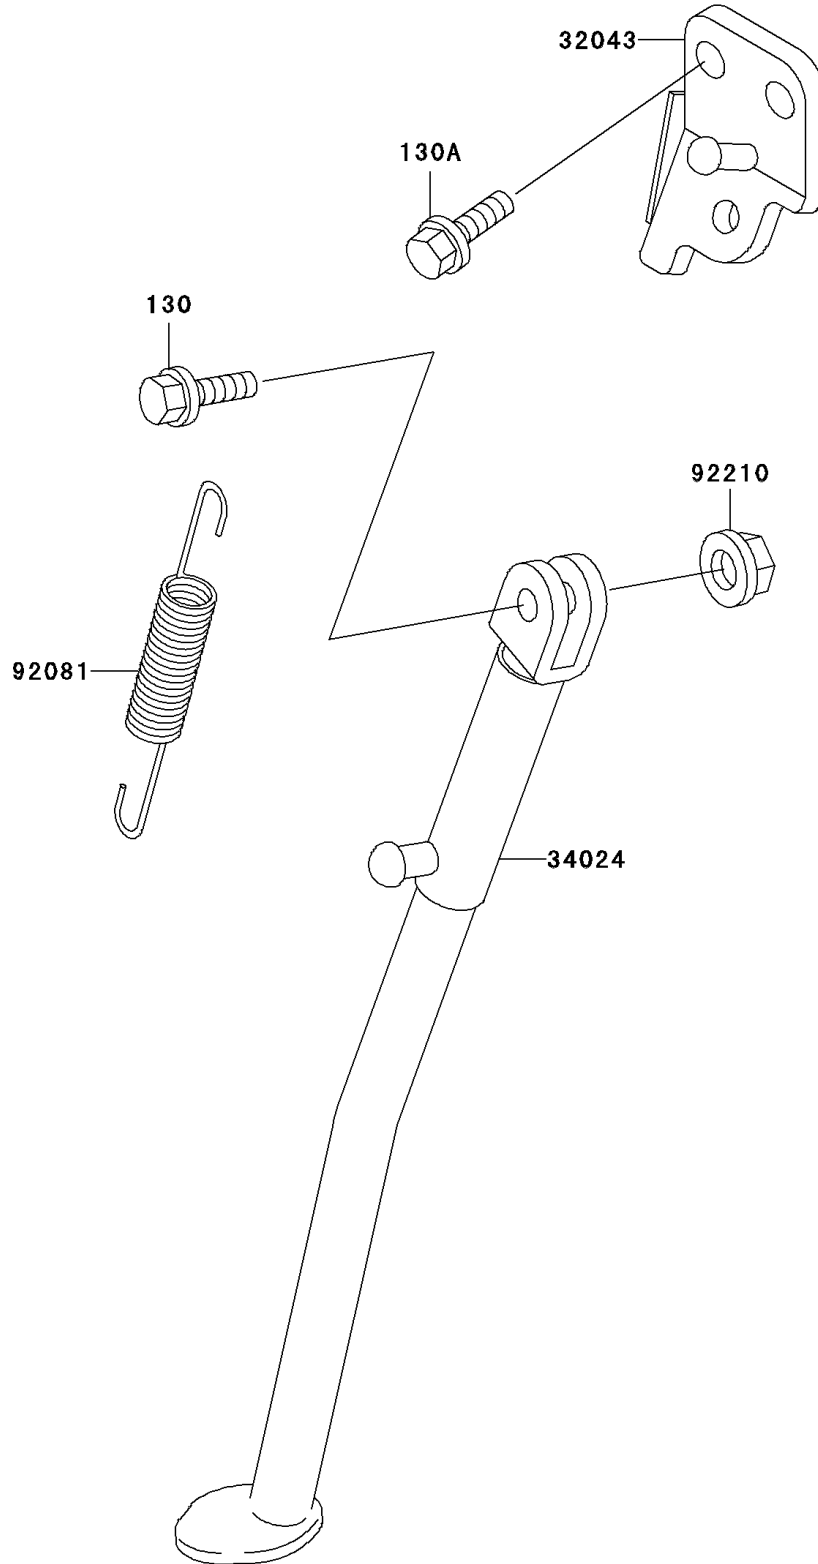

2000 KDX200 PARTS DIAGRAM

Stand(s)

F2190

2000 KDX200 PARTS LIST

Stand(s)

ITEM NAME	PART NUMBER	QUANTITY
BOLT-FLANGED,10X35 (Ref # 130)	130G1035	1
BOLT-FLANGED (Ref # 130A)	130G1240	2
BRACKET-STAND,SIDE (Ref # 32043)	32043-1363	1
STAND-SIDE (Ref # 34024)	34024-1279	1
SPRING,SIDE STAND (Ref # 92081)	92081-1419	1
NUT,LOCK,FLANGED,10MM (Ref # 92210)	92210-1080	1