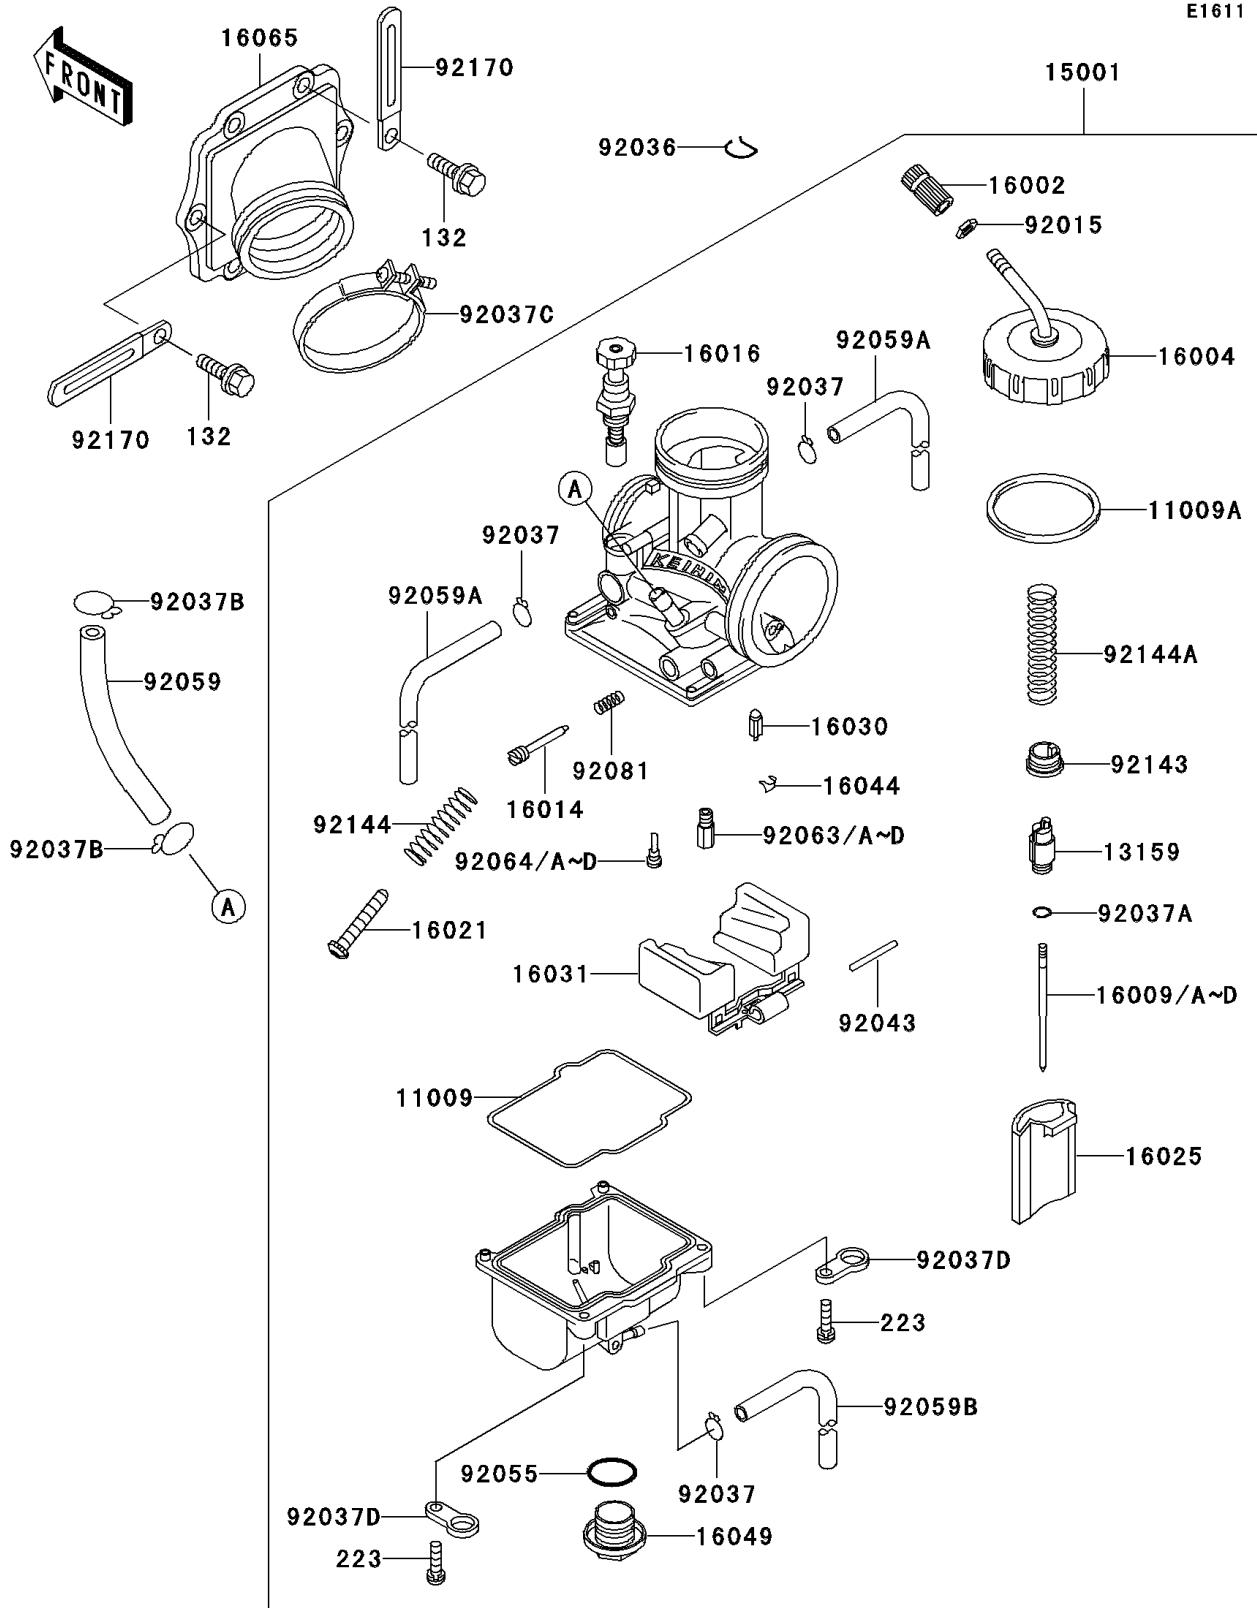

2000 KDX200 PARTS DIAGRAM

Carburetor

E1611