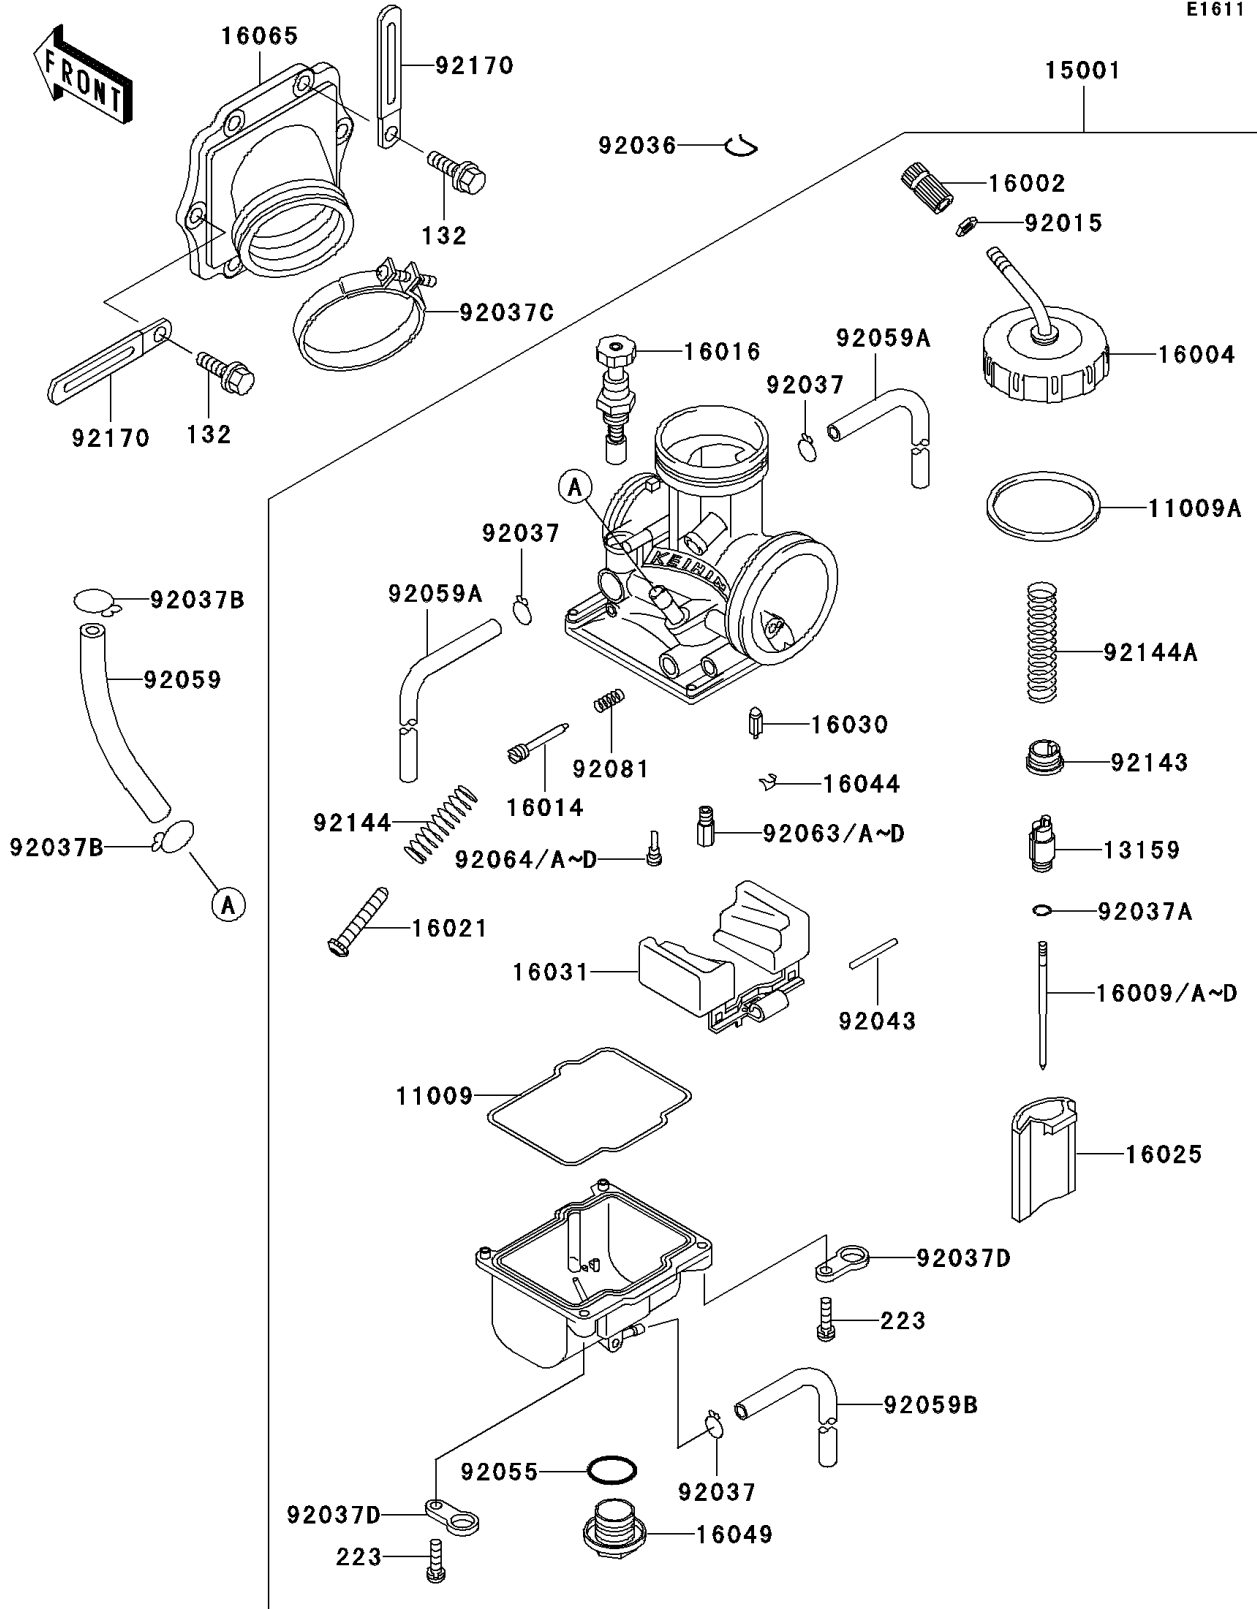

2000 KDX200 PARTS DIAGRAM

Carburetor

E1611