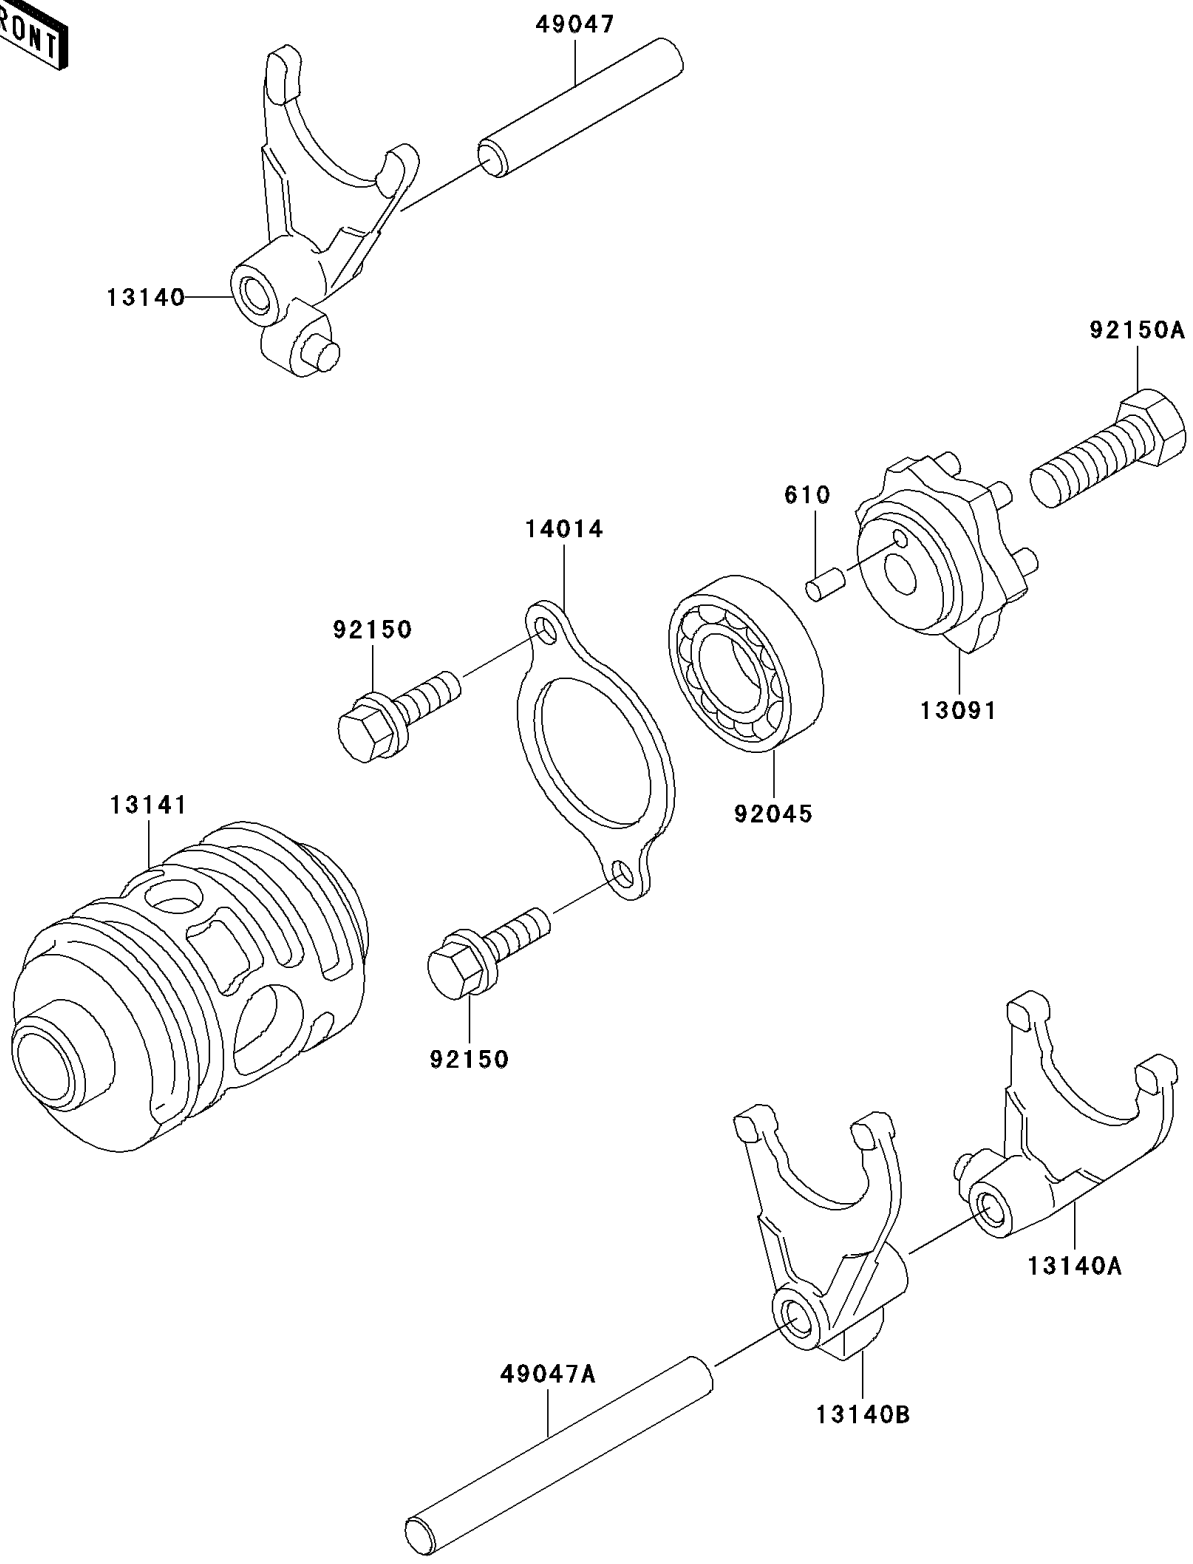

2000 KDX200 PARTS DIAGRAM

Gear Change Drum/Shift Fork(s)

E1362

2000 KDX200 PARTS LIST

Gear Change Drum/Shift Fork(s)

ITEM NAME	PART NUMBER	QUANTITY
ROLLER,4X8 (Ref # 610)	610A0408	1
HOLDER,CHANGE DRUM (Ref # 13091)	13091-1364	1
FORK-SHIFT,5TH&TOP (Ref # 13140)	13140-1074	1
FORK-SHIFT,LOW&4TH (Ref # 13140A)	13140-1243	1
FORK-SHIFT,2ND&3RD (Ref # 13140B)	13140-1244	1
DRUM-CHANGE (Ref # 13141)	13141-1117	1
PLATE-POSITION (Ref # 14014)	14014-1020	1
ROD-SHIFT,8X58 (Ref # 49047)	49047-1089	1
ROD-SHIFT,8X82.5 (Ref # 49047A)	49047-1090	1
BEARING-BALL (Ref # 92045)	92045-1319	1
BOLT,6X12 (Ref # 92150)	92150-1868	1
BOLT,8X25 (Ref # 92150A)	92150-1911	1