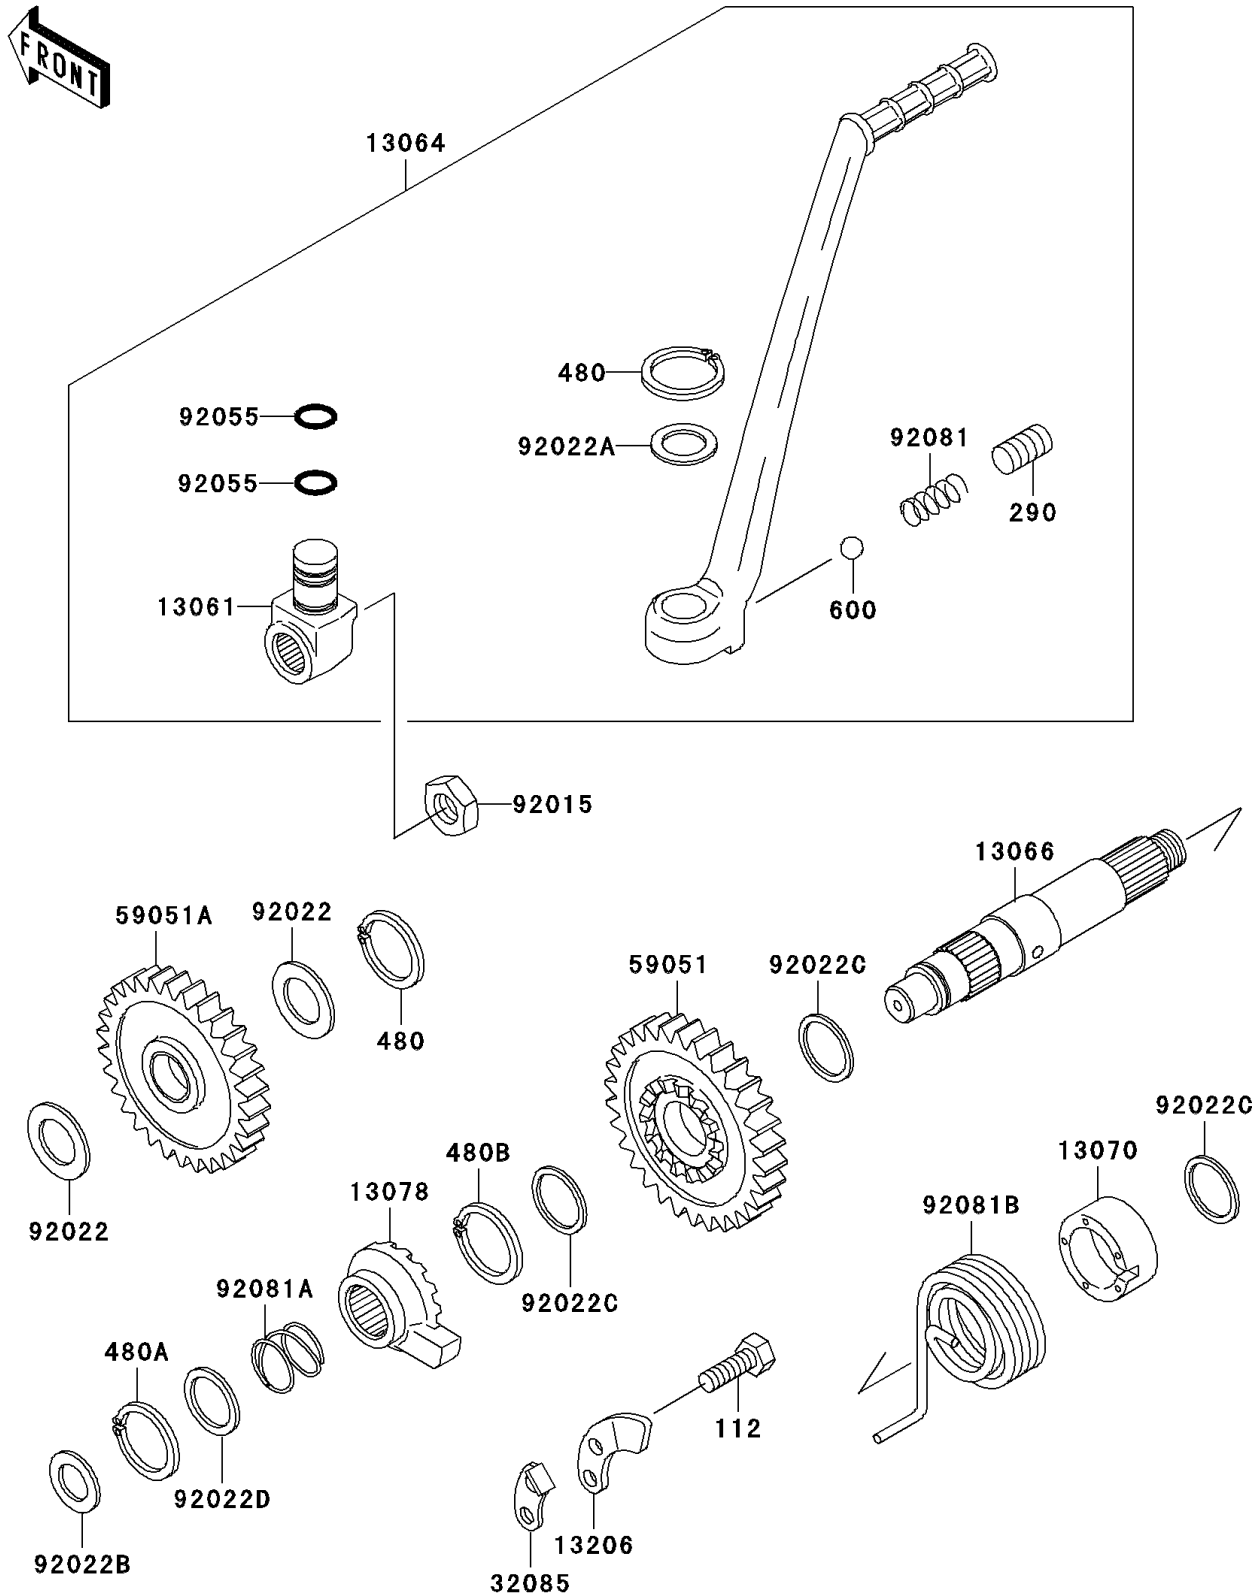

2000 KDX200 PARTS DIAGRAM

Kickstarter Mechanism

E1340

2000 KDX200 PARTS LIST

Kickstarter Mechanism

ITEM NAME	PART NUMBER	QUANTITY
BOLT-UPSET (Ref # 112)	112Y0618	1
SCREW-SET-SOCKET,8X8 (Ref # 290)	290Q0808	1
CIRCLIP-TYPE-C,15MM (Ref # 480)	480J1500	1
CIRCLIP-TYPE-C,16MM (Ref # 480A)	480J1600	1
CIRCLIP-TYPE-C,18MM (Ref # 480B)	480J1800	1
BALL-STEEL,1/4" (Ref # 600)	600A0800	1
BOSS,KICK PEDAL (Ref # 13061)	13061-1487	1
LEVER-ASSY-KICK,PEDAL (Ref # 13064)	13064-1174	1
SHAFT-KICK (Ref # 13066)	13066-1071	1
GUIDE,KICK SPRING (Ref # 13070)	13070-1063	1
RATCHET (Ref # 13078)	13078-1063	1
GUIDE-KICK (Ref # 13206)	13206-1061	1
STOPPER,KICKSTARTER (Ref # 32085)	32085-1016	1
GEAR-SPUR,KICKSTARTER (Ref # 59051)	59051-1224	1
GEAR-SPUR,KICK,30T (Ref # 59051A)	59051-1309	1
NUT,12MM (Ref # 92015)	92015-1958	1
WASHER,15.3X25X0.5 (Ref # 92022)	92022-1045	1
WASHER,16.3X24X1 (Ref # 92022A)	92022-1205	1
WASHER,12.3X20X0.5 (Ref # 92022B)	92022-269	1
WASHER,18.3X22X0.5 (Ref # 92022C)	92022-271	1
WASHER,16.8X22X0.5 (Ref # 92022D)	92022-315	1
RING-O,10X1.5 (Ref # 92055)	92055-061	1
SPRING,KICK PEDAL (Ref # 92081)	92081-020	1
SPRING,RATCHET (Ref # 92081A)	92081-122	1
SPRING,KICKSTARTER (Ref # 92081B)	92081-1926	1