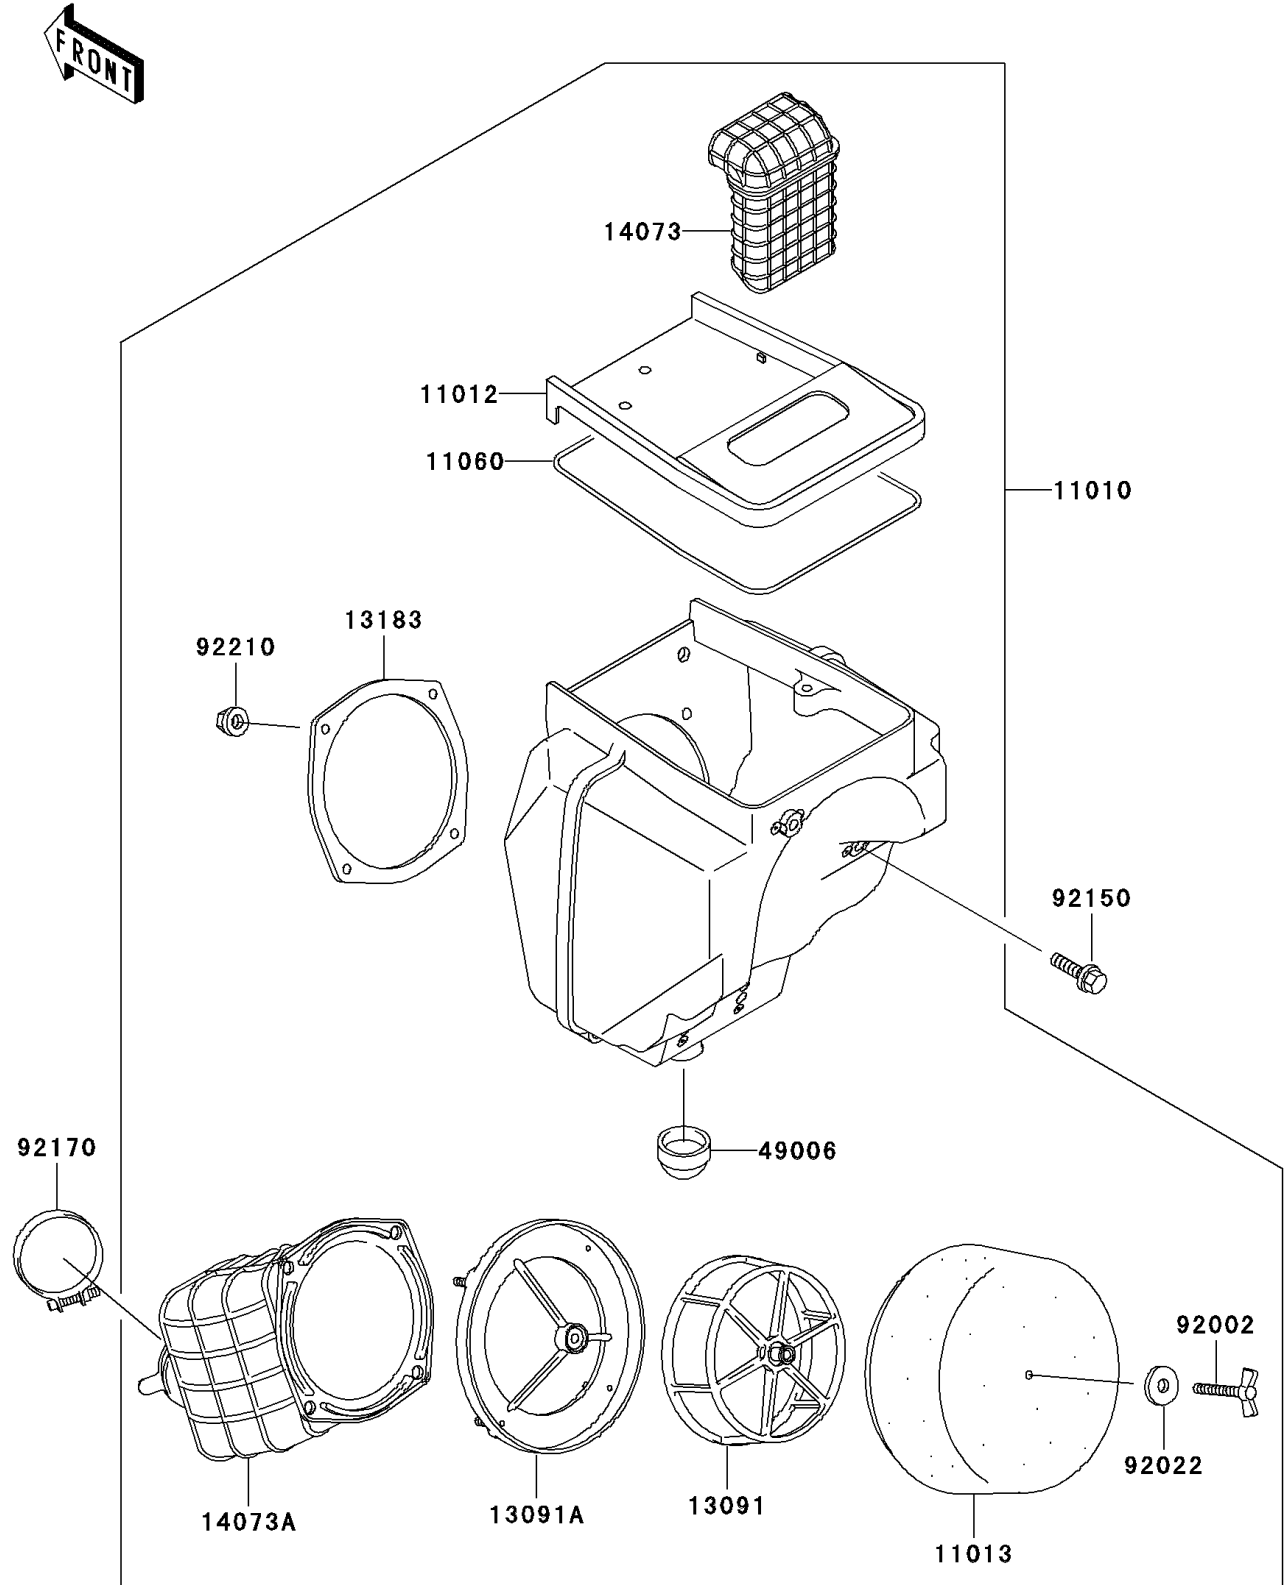

## 2000 KDX200 PARTS DIAGRAM

Air Cleaner

E1130

## 2000 KDX200 PARTS LIST

Air Cleaner

ITEM NAME	PART NUMBER	QUANTITY
FILTER-ASSY-AIR (Ref # 11010)	11010-1575	1
CAP,AIR FILTER (Ref # 11012)	11012-1913	1
ELEMENT-AIR FILTER (Ref # 11013)	11013-1260	1
GASKET,AIR FILTER (Ref # 11060)	11060-1664	1
HOLDER,ELEMENT (Ref # 13091)	13091-1454	1
HOLDER (Ref # 13091A)	13091-1951	1
PLATE,DUCT FITTING (Ref # 13183)	13183-1046	1
DUCT,AIR INLET (Ref # 14073)	14073-1577	1
DUCT,AIR FILTER (Ref # 14073A)	14073-1597	1
BOOT (Ref # 49006)	49006-1248	1
BOLT,WING (Ref # 92002)	92002-1719	1
WASHER,6.5X20X1.6 (Ref # 92022)	92022-125	1
BOLT,6X20 (Ref # 92150)	92150-1892	1
CLAMP,65MM (Ref # 92170)	92170-1563	1
NUT (Ref # 92210)	92210-1164	1