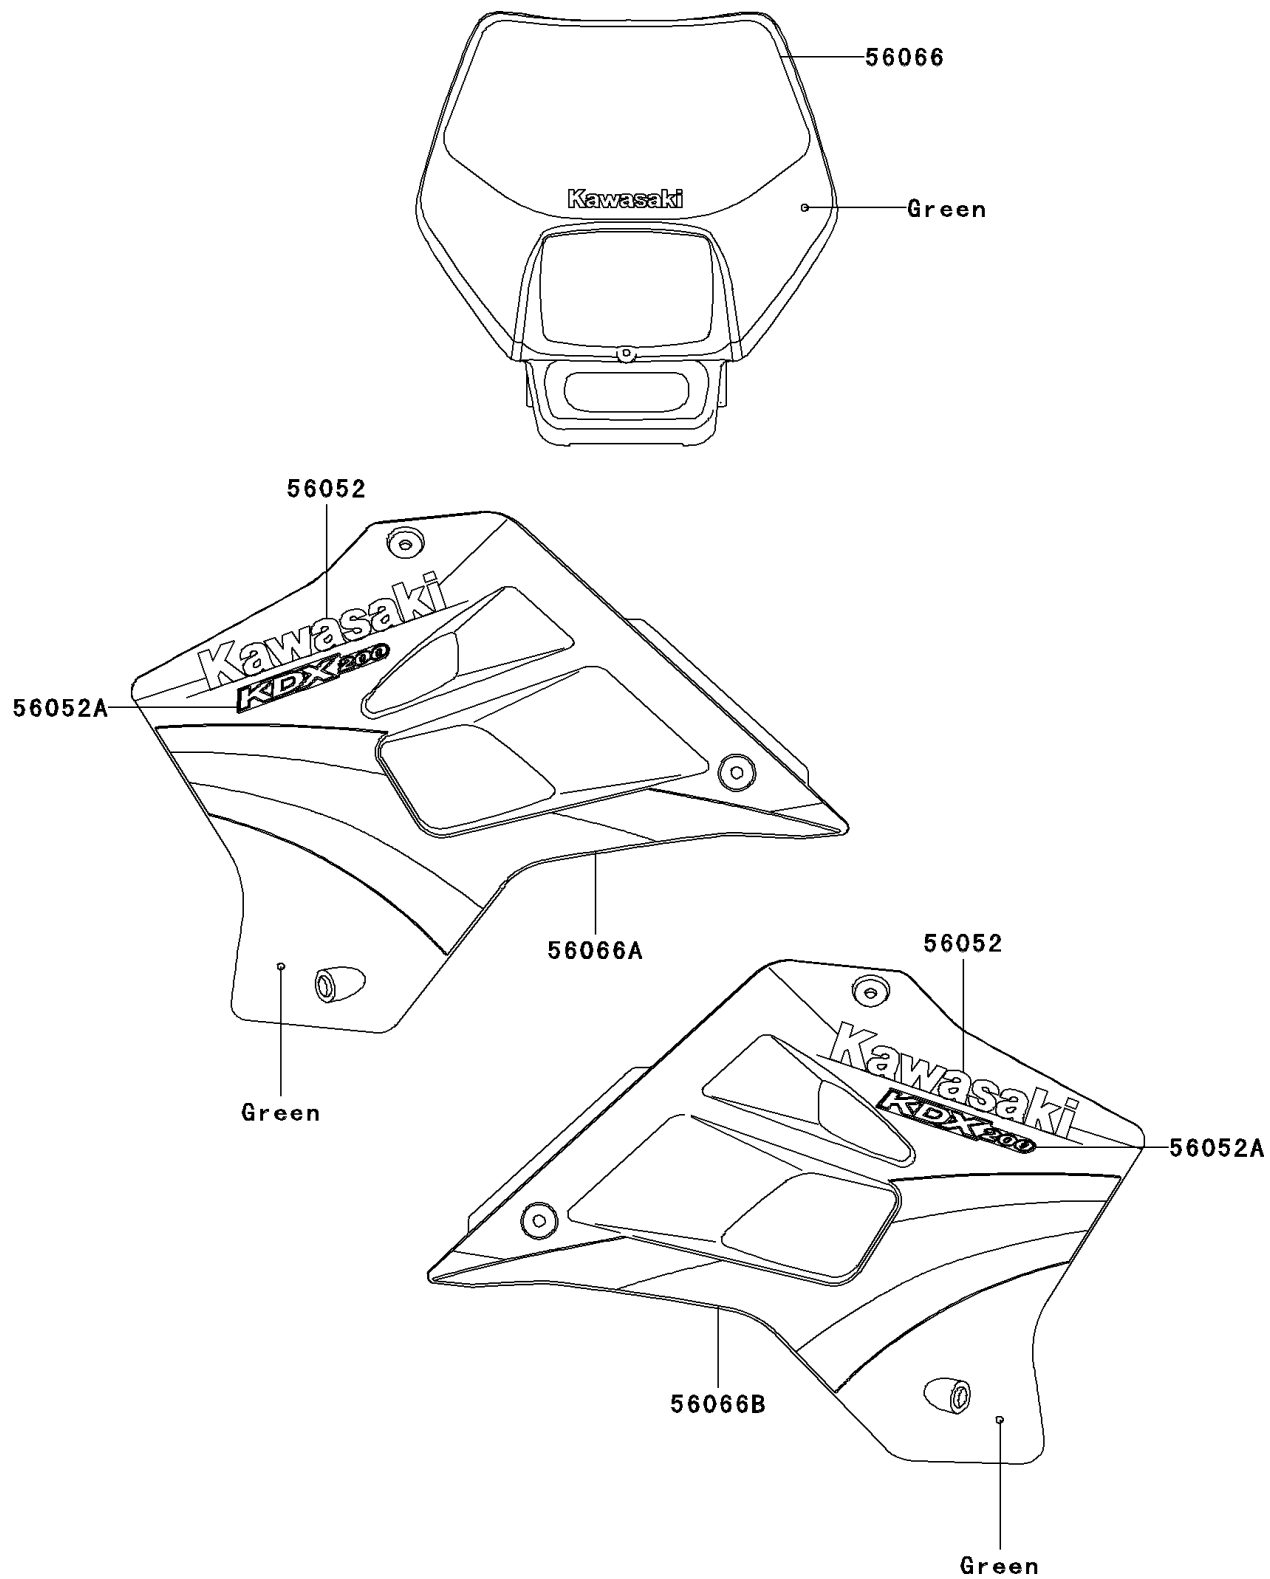

2005 KDX200 PARTS DIAGRAM

Decals(H11)

F2861A

2005 KDX200 PARTS LIST

Decals(H11)

ITEM NAME	PART NUMBER	QUANTITY
MARK,SHROUD,KAWASAKI (Ref # 56052)	56052-0395	1
MARK,SHROUD,KDX200 (Ref # 56052A)	56052-0441	1
PATTERN,HEAD LAMP COVER (Ref # 56066)	56066-1089	1
PATTERN,SHROUD,LH (Ref # 56066A)	56066-1637	1
PATTERN,SHROUD,RH (Ref # 56066B)	56066-1638	1