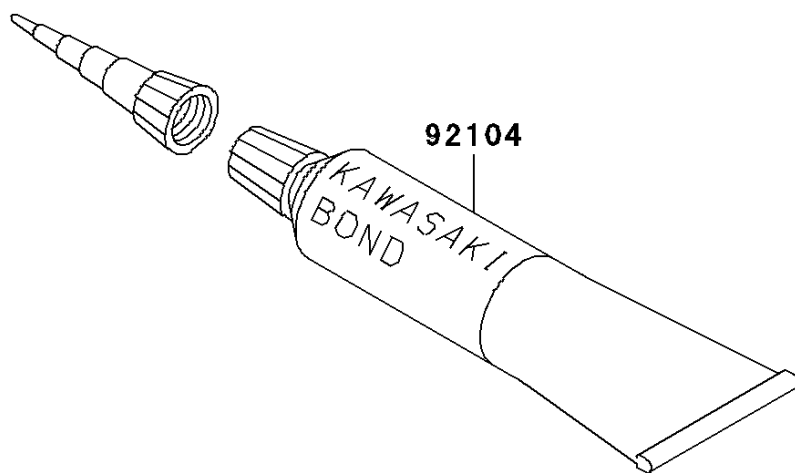

2005 KDX200 PARTS DIAGRAM

Owner's Tools

F2810

2005 KDX200 PARTS LIST

Owner's Tools

ITEM NAME	PART NUMBER	QUANTITY
GASKET-LIQUID,TUBE,100G,SILVER (Ref # 92104)	92104-002	1
TOOL-WRENCH,BOX,21MM&SPOKE (Ref # 92110)	92110-1142	1