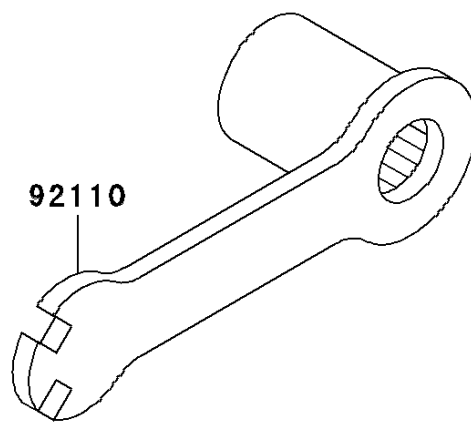

2005 KDX200 PARTS DIAGRAM

Owner's Tools

F2810

2005 KDX200 PARTS LIST

Owner's Tools

ITEM NAME	PART NUMBER	QUANTITY
GASKET-LIQUID,TUBE,100G,SILVER (Ref # 92104)	92104-002	1
TOOL-WRENCH,BOX,21MM&SPOKE (Ref # 92110)	92110-1142	1