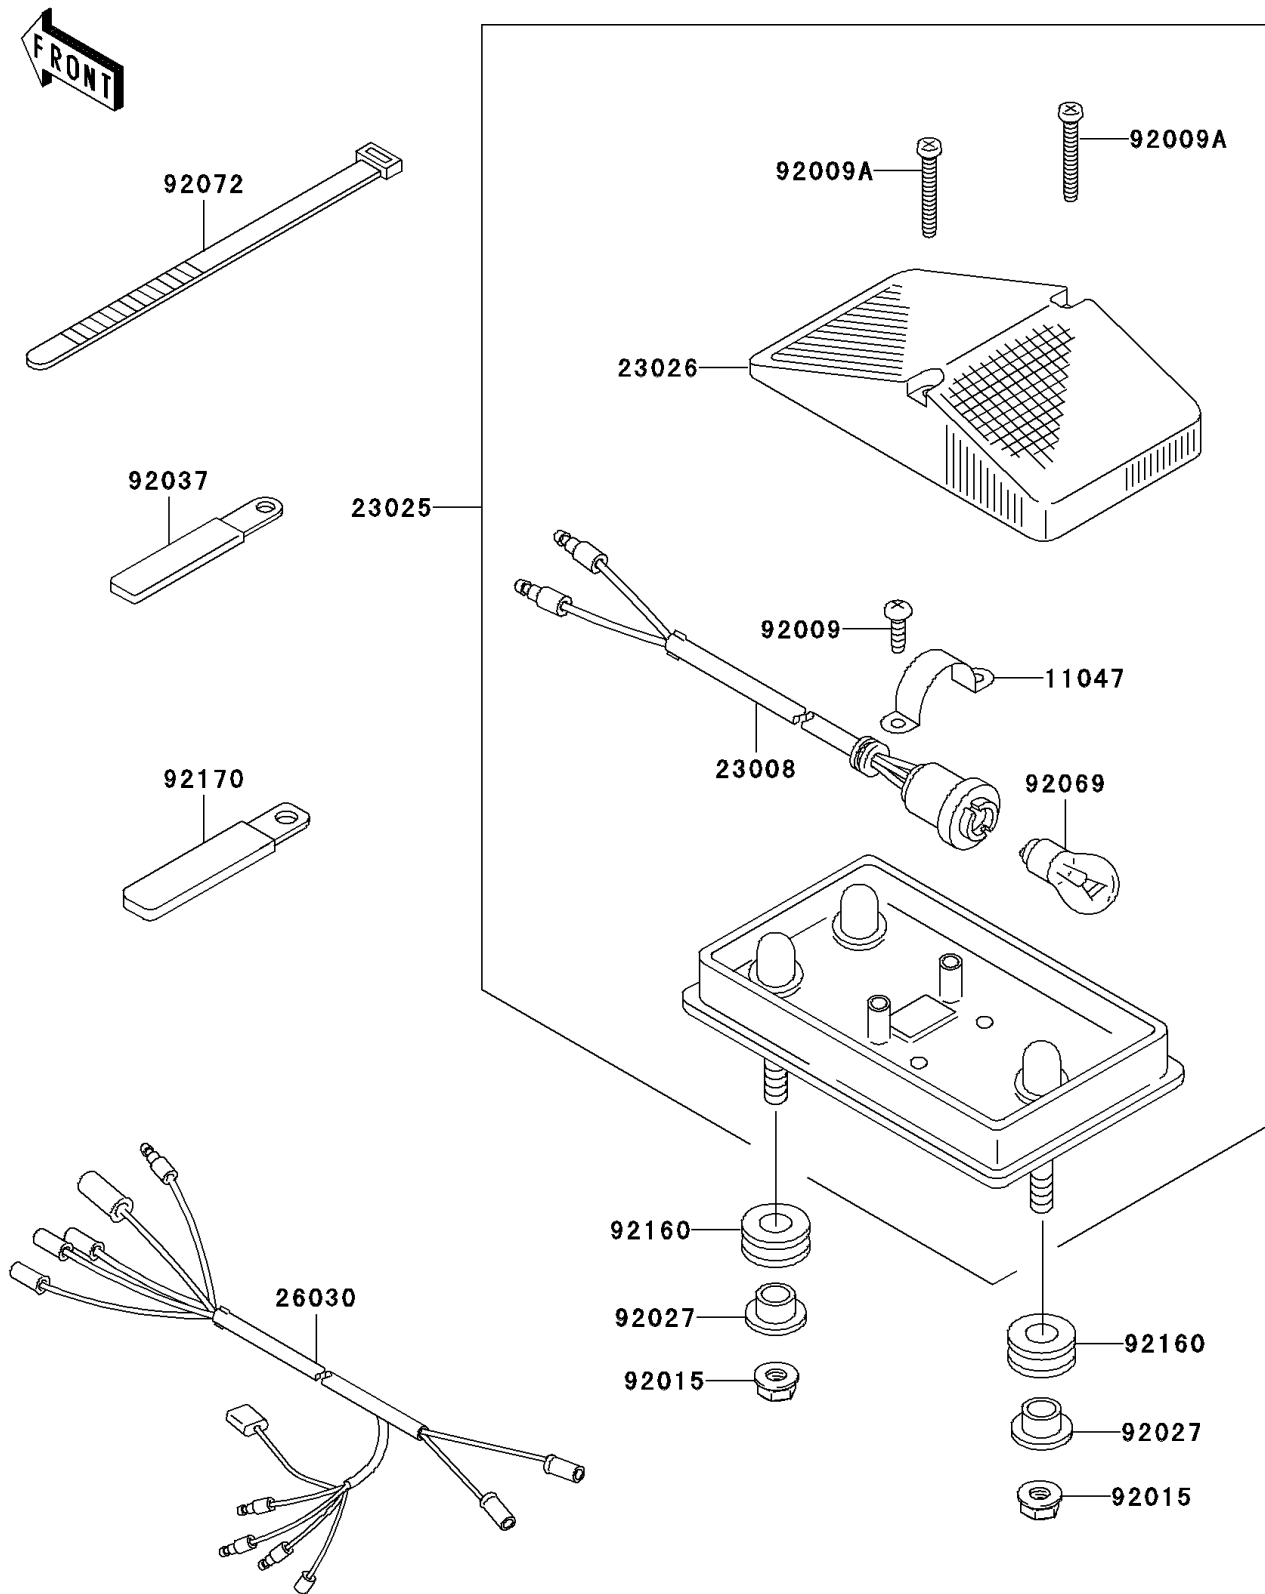

2005 KDX200 PARTS DIAGRAM

Taillight(s)

F2720

2005 KDX200 PARTS LIST

Taillight(s)

ITEM NAME	PART NUMBER	QUANTITY
BRACKET,TAIL LAMP (Ref # 11047)	11047-1238	1
SOCKET-ASSY,TAIL LAMP (Ref # 23008)	23008-1462	1
LAMP-TAIL (Ref # 23025)	23025-1215	1
LENS,TAIL LAMP (Ref # 23026)	23026-1131	1
HARNESS,MAIN (Ref # 26030)	26030-1279	1
SCREW,TAPPING,4X10 (Ref # 92009)	92009-1021	1
SCREW,TAPPING,4X30 (Ref # 92009A)	92009-1647	1
NUT,FLANGED,6MM (Ref # 92015)	92015-1367	1
COLLAR,L=14.1 (Ref # 92027)	92027-1920	1
CLAMP,L=60 (Ref # 92037)	92037-1069	1
BULB,12V 10W (Ref # 92069)	92069-1072	1
BAND,L=202 (Ref # 92072)	92072-1195	1
DAMPER (Ref # 92160)	92160-1167	1
CLAMP,L=150 (Ref # 92170)	92170-1114	1