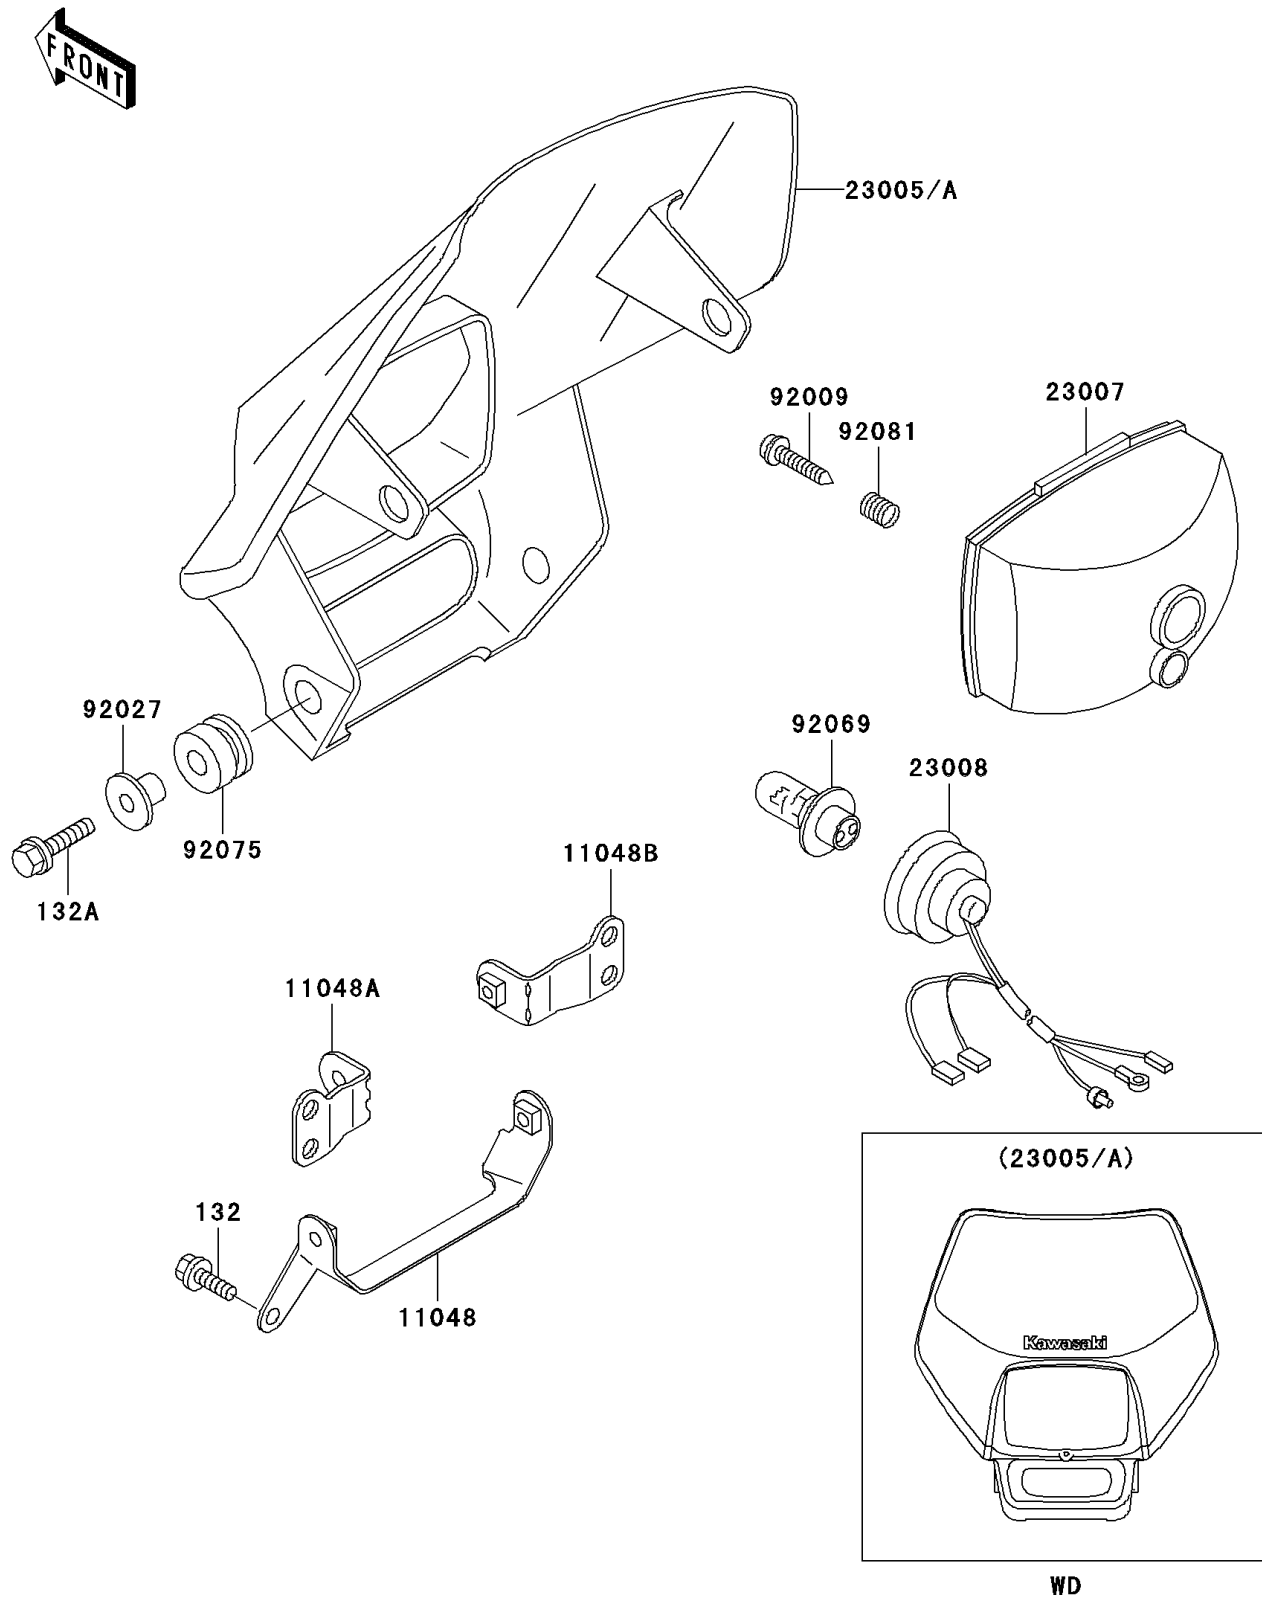

2005 KDX200 PARTS DIAGRAM

Headlight(s)

F2710

2005 KDX200 PARTS LIST

Headlight(s)

ITEM NAME	PART NUMBER	QUANTITY
BOLT-FLANGED-SMALL (Ref # 132)	132G0612	1
BOLT-FLANGED-SMALL (Ref # 132A)	132G0620	1
BRACKET,HEAD LAMP,LWR (Ref # 11048)	11048-1089	1
BRACKET,HEAD LAMP,UPP,LH (Ref # 11048A)	11048-1534	1
BRACKET,HEAD LAMP,UPP,RH (Ref # 11048B)	11048-1535	1
BODY-COMP-HEAD LAMP,L.GREEN (Ref # 23005)	23005-5044-290	1
LENS-COMP,HEAD LAMP (Ref # 23007)	23007-1246	1
SOCKET-ASSY,HEAD LAMP (Ref # 23008)	23008-1513	1
SCREW,TAPPING (Ref # 92009)	92009-1695	1
COLLAR (Ref # 92027)	92027-1183	1
BULB,12V 30/30W (Ref # 92069)	92069-1080	1
DAMPER,RUBBER (Ref # 92075)	92075-1123	1
SPRING,FOUCUS ADJUSTING (Ref # 92081)	92081-1519	1