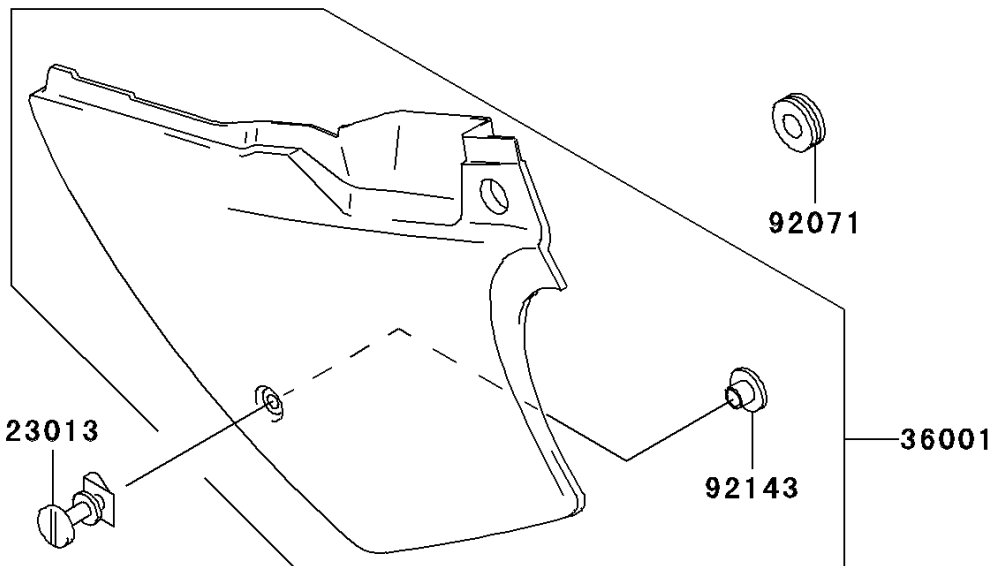

2005 KDX200 PARTS DIAGRAM

Side Covers/Chain Cover

F2610

2005 KDX200 PARTS LIST

Side Covers/Chain Cover

| ITEM NAME | PART NUMBER | QUANTITY |
|--------------------------------------|----------------|----------|
| SCREW-ASSY (Ref # 23013) | 23013-1051 | 1 |
| COVER-SIDE,LH,S.WHITE (Ref # 36001) | 36001-1526-266 | 1 |
| COVER-SIDE,RH,S.WHITE (Ref # 36001A) | 36001-1527-266 | 1 |
| GROMMET (Ref # 92071) | 92071-056 | 1 |
| DAMPER (Ref # 92075) | 92075-1967 | 1 |
| DAMPER,AIR FILTER (Ref # 92075A) | 92075-217 | 1 |
| COLLAR (Ref # 92143) | 92143-1196 | 1 |
| BOLT,6X20 (Ref # 92150) | 92150-1339 | 1 |