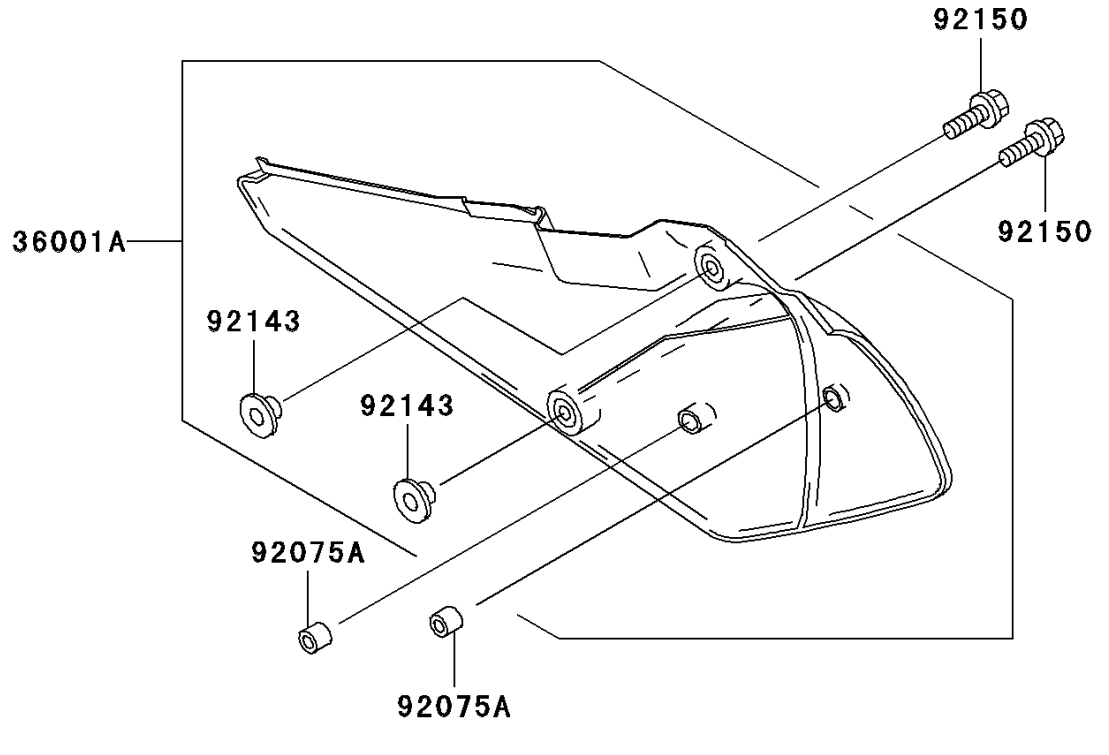

2005 KDX200 PARTS DIAGRAM

Side Covers/Chain Cover

F2610

2005 KDX200 PARTS LIST

Side Covers/Chain Cover

| ITEM NAME | PART NUMBER | QUANTITY |
|--------------------------------------|----------------|----------|
| SCREW-ASSY (Ref # 23013) | 23013-1051 | 1 |
| COVER-SIDE,LH,S.WHITE (Ref # 36001) | 36001-1526-266 | 1 |
| COVER-SIDE,RH,S.WHITE (Ref # 36001A) | 36001-1527-266 | 1 |
| GROMMET (Ref # 92071) | 92071-056 | 1 |
| DAMPER (Ref # 92075) | 92075-1967 | 1 |
| DAMPER,AIR FILTER (Ref # 92075A) | 92075-217 | 1 |
| COLLAR (Ref # 92143) | 92143-1196 | 1 |
| BOLT,6X20 (Ref # 92150) | 92150-1339 | 1 |