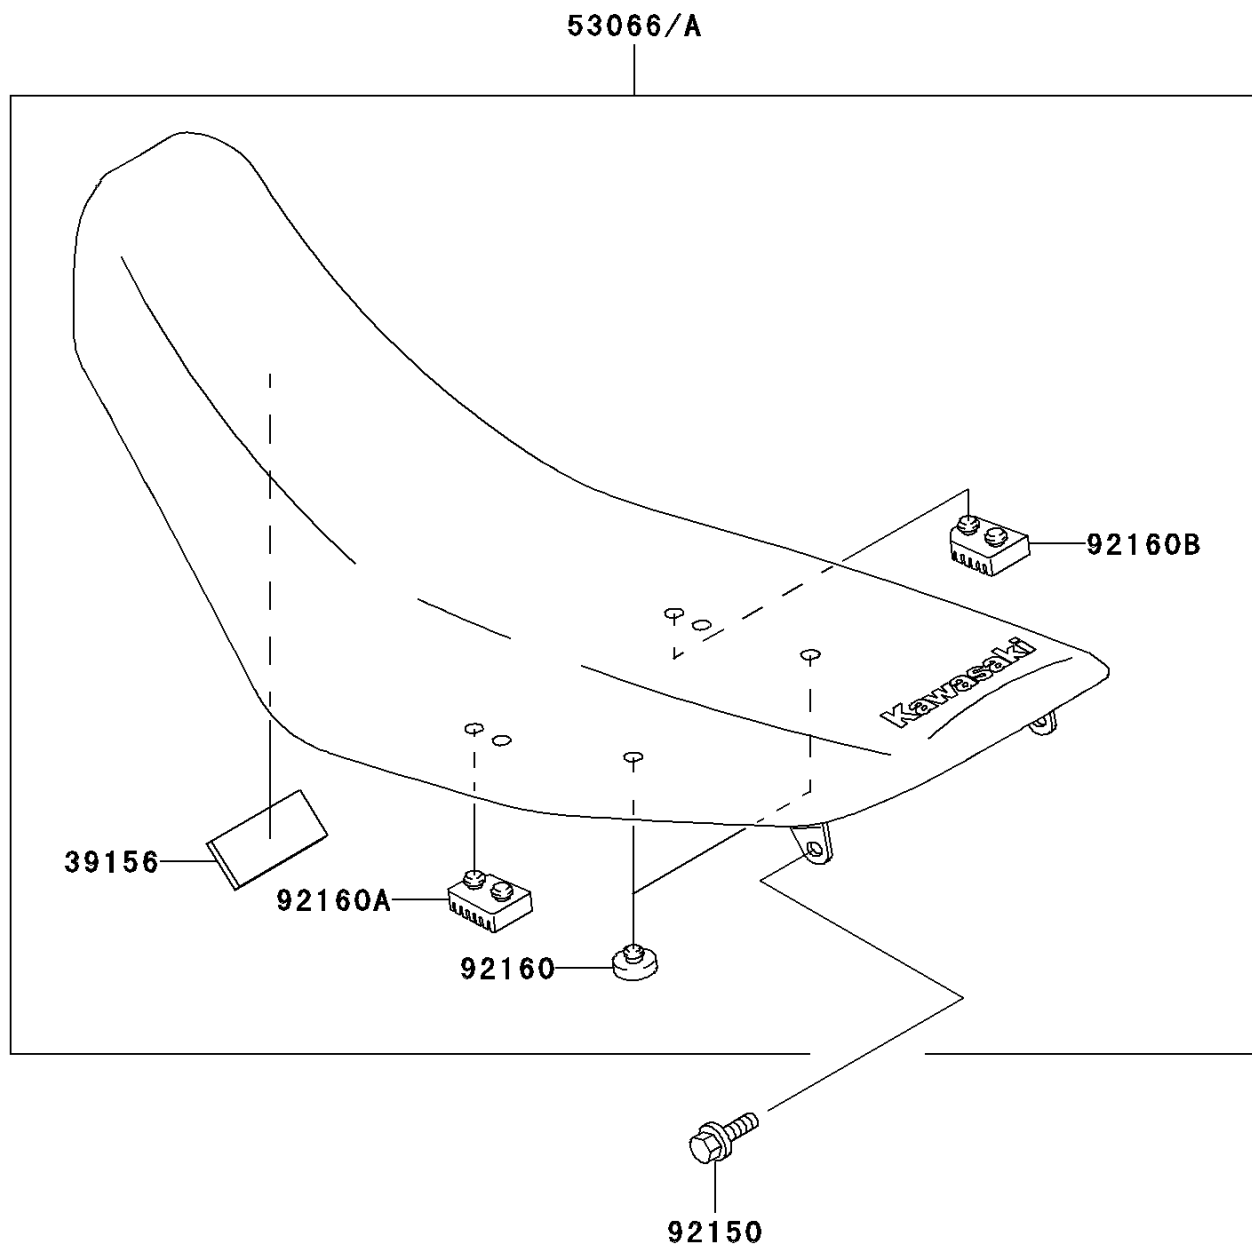

## 2005 KDX200 PARTS DIAGRAM

Seat

F2510

## 2005 KDX200 PARTS LIST

Seat

ITEM NAME	PART NUMBER	QUANTITY
PAD (Ref # 39156)	39156-1419	1
SEAT-ASSY,DUAL,BLACK (Ref # 53066)	53066-0051-MA	1
BOLT,6X14 (Ref # 92150)	92150-1340	1
DAMPER (Ref # 92160)	92160-1396	1
DAMPER,SEAT,LH (Ref # 92160A)	92160-1575	1
DAMPER,SEAT,RH (Ref # 92160B)	92160-1576	1